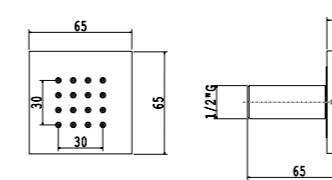

Getto laterale fisso 65x65 mm
Lateral body jet 65x65 mm

Art. BJ001 A

01Q	Cromo - Chrome	€ 95,00
04Q	Bianco opaco - Matt white	€ 124,00
05Q	Nero opaco - Matt black	€ 124,00
06Q	Oro - Gold	€ 143,00
07Q	Nichel spazzolato opaco - Brushed nickel	€ 124,00

Set doccia con presa acqua e supporto per doccetta tonda in ottone

Shower set with wall elbow and shower holder for round brass handshower

Art. SD017 A

Placca in vetro
Flessibile PVC 150 cm

Glass rose
Flexible hose PVC 150cm