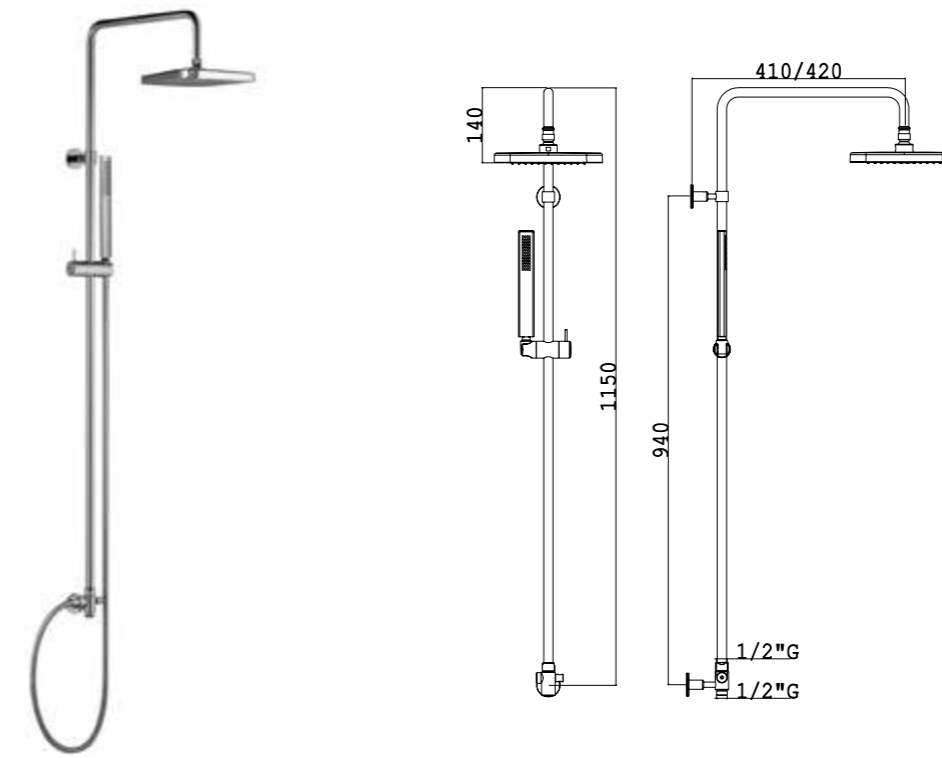

Colonna doccia ø 18 mm con presa acqua esterna e deviatore
Shower column ø 18 mm with external water outlet and diverter

Art. CL003 B

Flessibile PVC 150 cm -
PVC flexible hose 150 cm

Flessibile PVC 60 cm -
PVC flexible hose 60 cm

1/2"

Con soffione 200x200 mm
ABS - With ABS shower head
200x200 mm

Con doccetta ovale
With oval hand shower

01Q Cromo
Chrome € 430,00