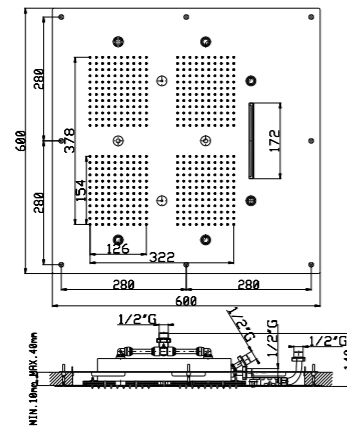

Soffione a incasso a controsoffitto 600x600 mm
False ceiling shower head 600x600 mm

Art. SF083 W

4 funzioni: pioggia/cascata/4 nebulizzatori/2 colonne acqua
Ingressi acqua da 1/2"
4 led RGB
Telaio di sostegno in acciaio inox incluso
Funziona solo abbinato a RU310 W

4 jets: rain/waterfall/mist/water column
1/2" Water inlet
4 led RGB
Stainless steel frame
Works only with RU310 W