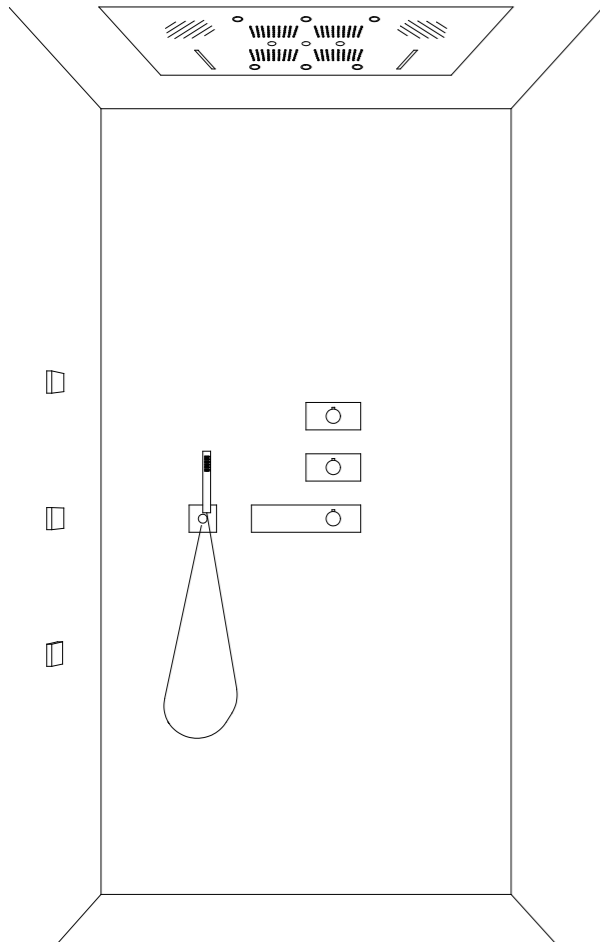

**ESEMPI COMPOSIZIONI DOCCIA /
SHOWER INSTALLATION EXAMPLE**

KT035A02Q	€ 5.400,00
RU401A01Q*2	€ 460,00
BJ001A01Q*3	€ 285,00
SD017A01Q	€ 145,00
PREZZO TOTALE TOTAL PRICE	€ 6.290,00