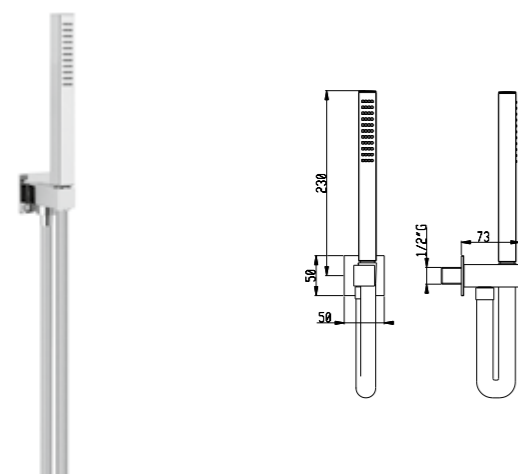

Shower set with wall elbow and shower holder for square brass handshower

Art. SD002 A

Flessibile PVC 150 cm - PVC flexible hose 150 cm  
Presa acqua in ottone - Brass wall elbow

<b>01Q</b>	Cromo - Chrome	€ 122,00
<b>04Q</b>	Bianco opaco - Matt white	€ 159,00
<b>05Q</b>	Nero opaco - Matt black	€ 159,00
<b>07Q</b>	Nichel spazzolato opaco - Brushed nickel	€ 159,00