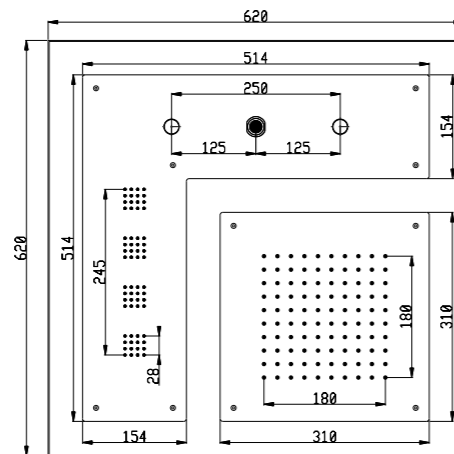

Soffione a incasso a controsoffitto 620x620 mm
False ceiling shower head 620x620mm