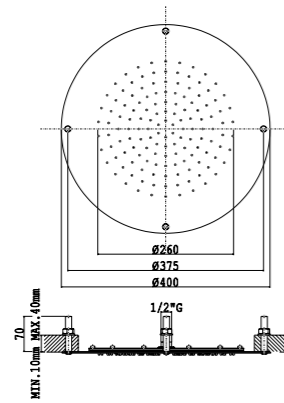

Soffione a incasso a controsoffitto ø 400 mm
False ceiling shower head ø 400 mm

Art. SF053 A

02Q	Acciaio lucido - Mirror steel	€ 430,00
03Q	Acciaio spazzolato - Brushed steel	€ 516,00
04Q	Bianco opaco - Matt white	€ 559,00
05Q	Nero opaco - Matt black	€ 559,00
06Q	Oro - Gold	€ 602,00