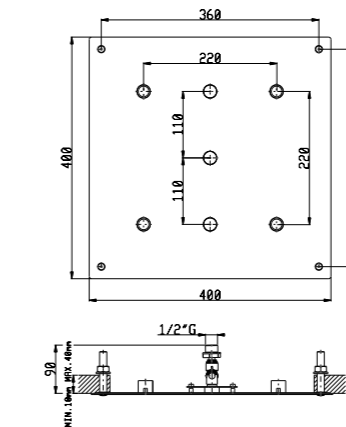

Soffione a incasso a controsoffitto 400x400 mm
False ceiling shower head 400x400 mm

Art. SF086 W

3 nebulizzatori
Ingresso acqua da 1/2"
4 led RGB
Funziona solo abbinato a RU310 W

Single jet: 3 mist
1/2" water inlet
4 led RGB
Works only with RU310 W