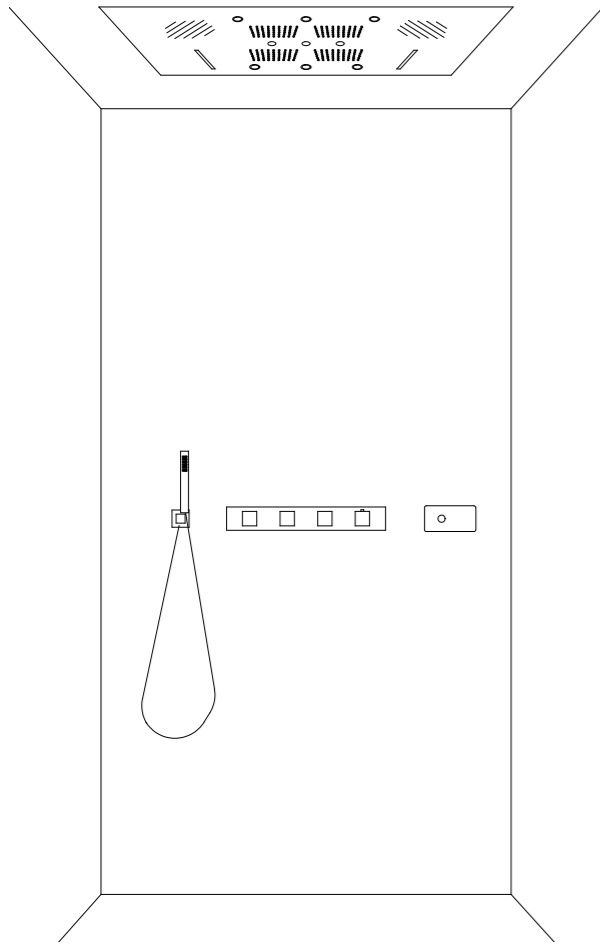

**ESEMPI COMPOSIZIONI DOCCIA /
SHOWER INSTALLATION EXAMPLE**

SF110B02Q	€ 3.980,00
SD002A01Q	€ 122,00
RU005B01Q	€ 435,00
RU005X00Q	€ 595,00
PREZZO TOTALE TOTAL PRICE	€ 5.132,00