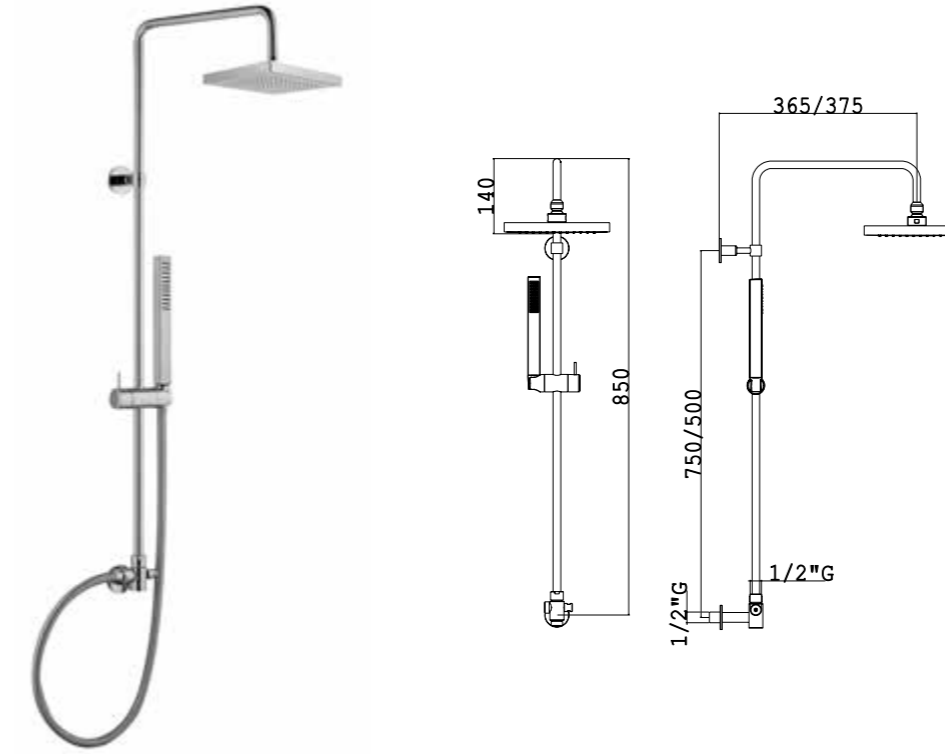

Colonna doccia ø 14 mm con presa acqua a muro e deviatore - con supporto superiore a muro regolabile

Shower column ø 14 mm with water outlet and diverter - adjustable upper wall support

Art. CL005 A

Flessibile PVC 150 cm - PVC flexible hose 150 cm

1/2"

Con soffione 200x200 mm ABS - With ABS shower head 200x200 mm

Con doccetta quadrata ABS
With ABS square hand shower

01Q Cromo
Chrome € 355,00