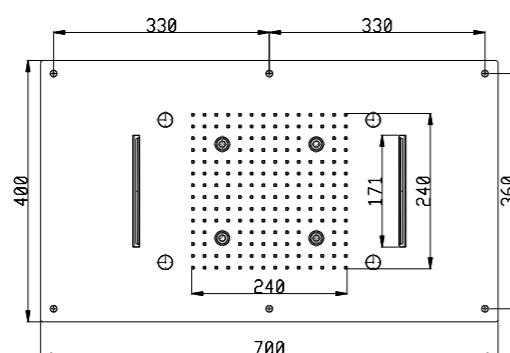

Soffione a incasso a controsoffitto 700x400 mm
False ceiling shower head 700x400 mm