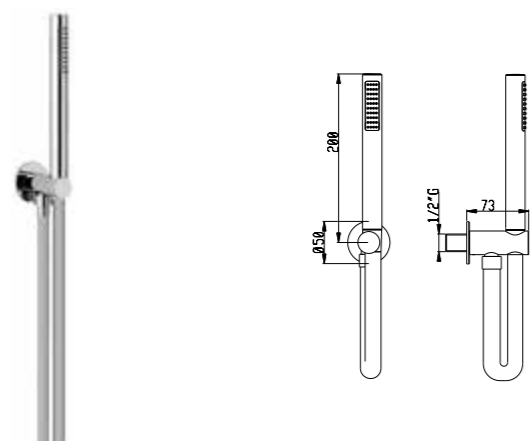

**Set doccia con presa acqua e supporto per doccetta tonda ABS**

Shower set with wall elbow and shower holder for round ABS handshower

Art. SD004 B

Flessibile PVC 150 cm - PVC flexible hose 150 cm  
Presa acqua in ottone - Brass wall elbow