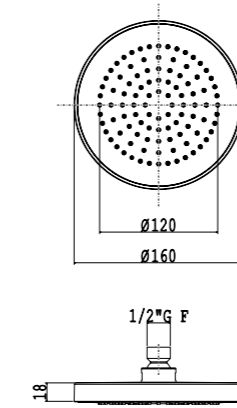

01Q	Cromo - Chrome	€ 45,00

Art. SF105 A