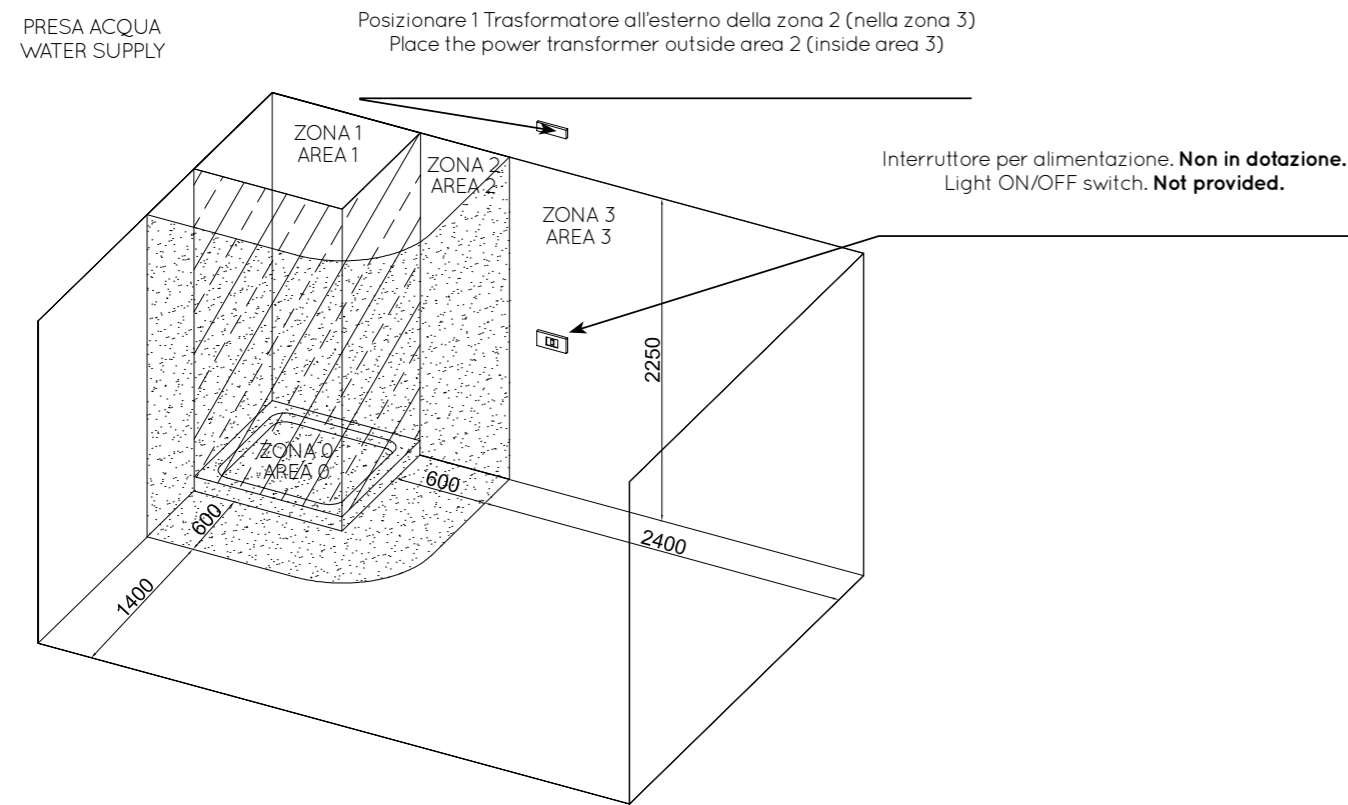

ZONA DI SICUREZZA SAFETY AREA