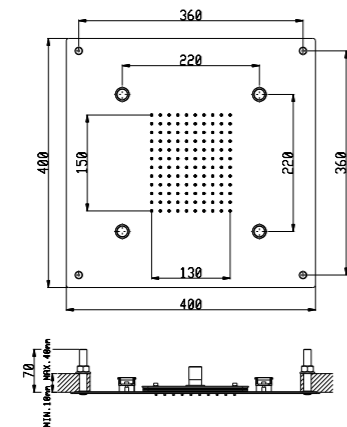

Soffione a incasso a controsoffitto 600x600 mm
False ceiling shower head 600x600 mm

Art. SF083 W

4 funzioni: pioggia/cascata/4 nebulizzatori/2 colonne acqua
Ingressi acqua da 1/2"
4 led RGB
Telaio di sostegno in acciaio inox incluso
Funziona solo abbinato a RU310 W

4 jets: rain/waterfall/mist/water column
1/2" Water inlet
4 led RGB
Stainless steel frame
Works only with RU310 W

02Q Acciaio lucido - Mirror steel € 1.900,00
03Q Acciaio spazzolato - Brushed steel € 2.280,00

Soffione a incasso a controsoffitto 400x400 mm
False ceiling shower head 400x400 mm

Art. SF085 W

Monogetto: cascata
Ingresso acqua da 1/2"
4 led RGB
Funziona solo abbinato a RU310 W

Single jet: waterfall
1/2" water inlet
4 led RGB
Works only with RU310 W

02Q Acciaio lucido - Mirror steel € 600,00
03Q Acciaio spazzolato - Brushed steel € 720,00

Soffione a incasso a controsoffitto 400x400 mm
False ceiling shower head 400x400 mm

Art. SF084 W

Monogetto: pioggia
Ingresso acqua da 1/2"
4 led RGB
Funziona solo abbinato a RU310 W

Single jet: rain
1/2" water inlet
4 led RGB
Works only with RU310 W

02Q Acciaio lucido - Mirror steel € 600,00
03Q Acciaio spazzolato - Brushed steel € 720,00

Soffione a incasso a controsoffitto 400x400 mm
False ceiling shower head 400x400 mm

Art. SF086 W

3 nebulizzatori
Ingresso acqua da 1/2"
4 led RGB
Funziona solo abbinato a RU310 W

Single jet: 3 mist
1/2" water inlet
4 led RGB
Works only with RU310 W

02Q Acciaio lucido - Mirror steel € 600,00
03Q Acciaio spazzolato - Brushed steel € 720,00