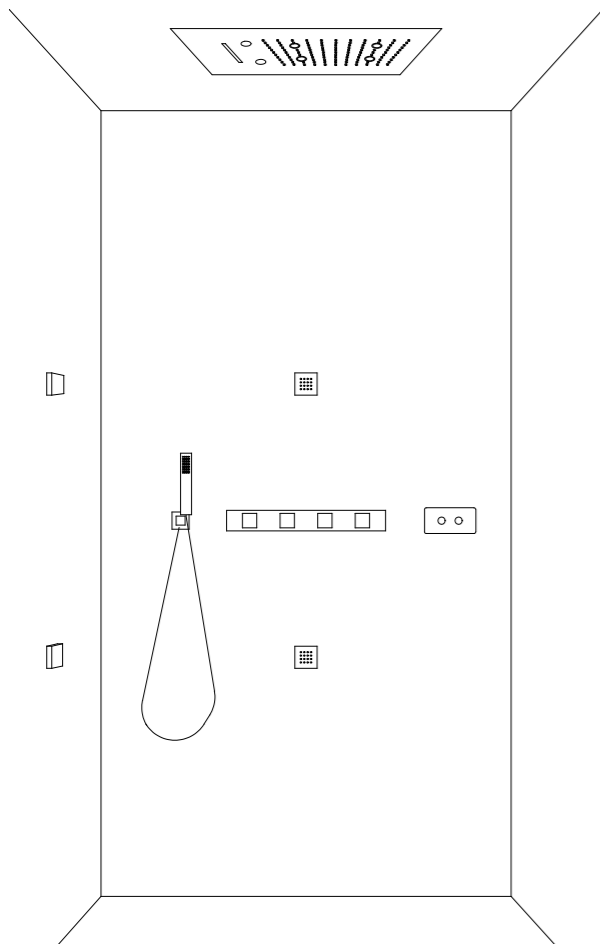

SF009C02Q	€ 1.800,00
SD016A01Q	€ 139,00
BJ001A01Q*4	€ 380,00
RU003B00Q	€ 385,00
RU003X00Q	€ 535,00
PREZZO TOTALE TOTAL PRICE	€ 3.239,00