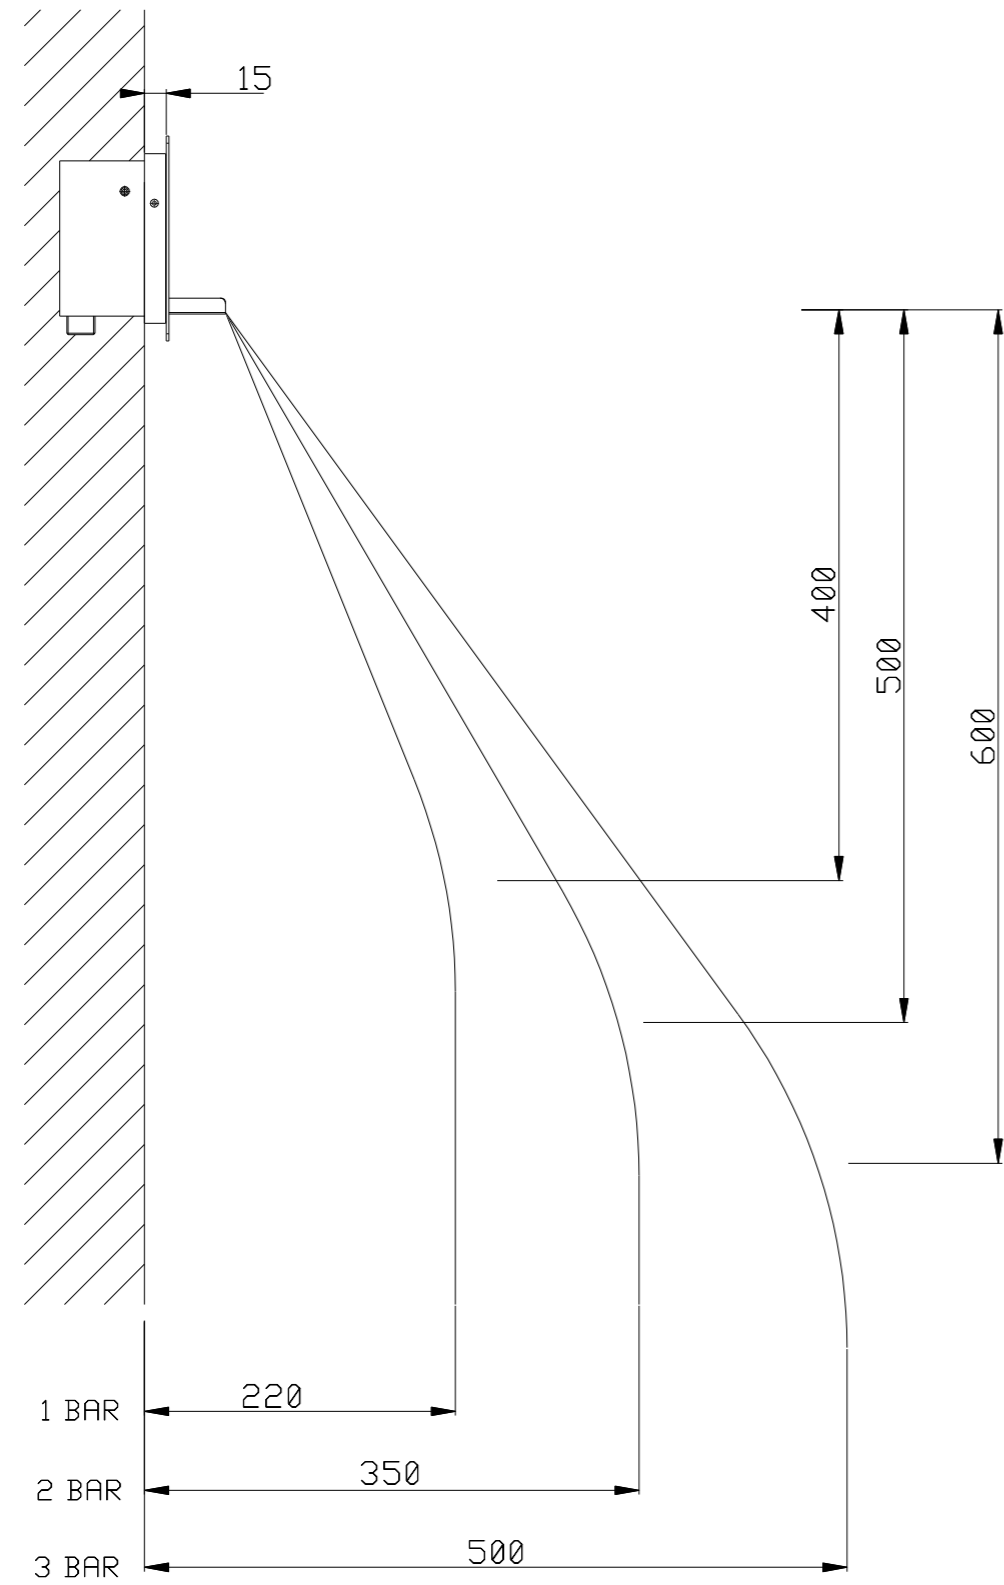

SCHEMA CADUTA ACQUA ART. SF096 A  
WATERFALL SCHEME ART. SF096 A

SCHEMA CADUTA ACQUA ART. SF079 A  
WATERFALL SCHEME ART. SF079 A

A large, black, stylized letter 'S' with a decorative flourish at the top and a small dot at the bottom left.