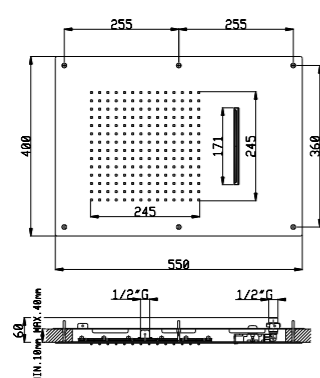

Soffione a incasso a controsoffitto 550x400 mm
False ceiling shower head 550x400 mm

Art. SF022 A

2 funzioni: pioggia/cascata
Ingressi acqua da 1/2"
Telaio di sostegno in acciaio inox incluso
Necessaria installazione miscelatore 2 vie

2 jets: rainfall/cascade
1/2" water inlet
Stainless steel support frame included
Must be matched with 2 ways mixer

02Q	Acciaio lucido - Mirror steel	€ 580,00
03Q	Acciaio spazzolato - Brushed steel	€ 696,00
04Q	Bianco opaco - Matt white	€ 754,00
05Q	Nero opaco - Matt black	€ 754,00
06Q	Oro - Gold	€ 812,00