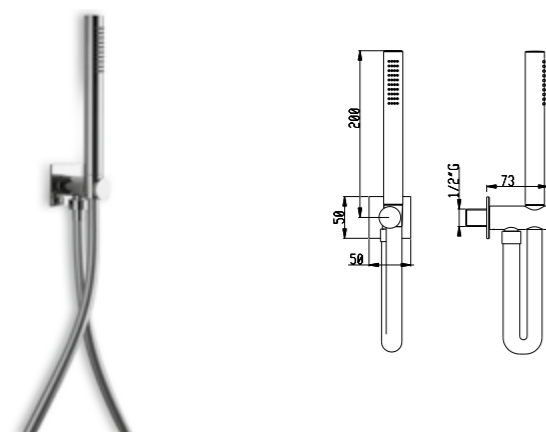

Shower set with wall elbow and shower holder for square brass handshower

Art. SD002 A

Flessibile PVC 150 cm - PVC flexible hose 150 cm  
Presa acqua in ottone - Brass wall elbow

<b>01Q</b>	Cromo - Chrome	€ 122,00
<b>04Q</b>	Bianco opaco - Matt white	€ 159,00
<b>05Q</b>	Nero opaco - Matt black	€ 159,00
<b>07Q</b>	Nichel spazzolato opaco - Brushed nickel	€ 159,00

**Set doccia con presa acqua e supporto fisso per doccetta tonda in ottone**

Shower set with wall elbow and shower holder for round brass handshower

Art. SD004 C

Flessibile PVC 150 cm - PVC flexible hose 150 cm  
Presa acqua in ottone - Brass wall elbow  
Rosone quadro - Square rose