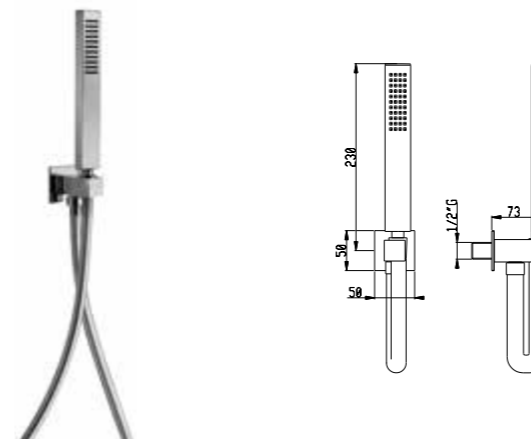

**Set doccia con presa acqua e supporto per doccetta quadrata ottone**

Shower set with wall elbow and shower holder for square brass handshower

Art. SD002 A

Flessibile PVC 150 cm  
Presa acqua in ottone

PVC flexible hose 150 cm  
Brass wall elbow

Shower set with wall elbow and shower holder for rectangular brass handshower

Art. SD016 A

Flessibile PVC 150 cm  
Con presa acqua e supporto fisso

PVC flexible hose 150 cm  
Brass wall elbow

<b>01Q</b>	Cromo - Chrome	€ 139,00
<b>04Q</b>	Bianco opaco - Matt white	€ 181,00
<b>05Q</b>	Nero opaco - Matt black	€ 181,00
<b>07Q</b>	Nichel spazzolato opaco - Brushed nickel	€ 181,00