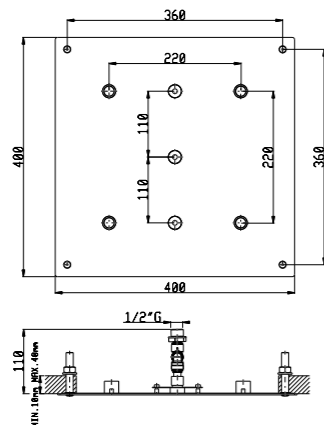

Soffione a incasso a controsoffitto 400x400 mm
False ceiling shower head 400x400 mm

Art. SF087 W

3 colonne d'acqua
Ingresso acqua da 1/2"
4 led RGB
Funziona solo abbinato a RU310 W

Single jet: 3 water column
1/2" Water inlet
4 led RGB
Works only with RU310 W

02Q	Acciaio lucido - Mirror steel	€ 600,00
03Q	Acciaio spazzolato - Brushed steel	€ 720,00

GLASS PAD comandi e centralina
GLASS PAD touchscreen

Art. RU310 W

GLASS PAD
Centralina di comando (da installare nella zona 3),
programmabile, temporizzata, aroma e cromoterapia

GLASS PAD
CPU for automatic shower tunnel (must be installed in zone 3),
timer, display for settings, aromatherapy and chromotherapy
functions

00Q		€ 2.100,00

Valvola termostatica
Thermostaitc valve

Art. AC185 GR

2 ingressi acqua da 3/4"
Uscita da 3/4"

2 water inlets 3/4"
3/4" water outlet

00Q		€ 130,00

Elettrovalvola apri/chiodi
Solenoid valve

Art. AC141 GR

Ingresso acqua da 3/4"
Uscita da 1/2"
12 V

3/4" water inlet
1/2" water outlet
12 V

00Q		€ 70,00

Pompa peristaltica per aroma
Peristaltic pump for aromatherapy

Art. AC157 GR

Non forniamo flaconi di essenze/aromi
Liquid aroma and tanque not included

00Q		€ 450,00