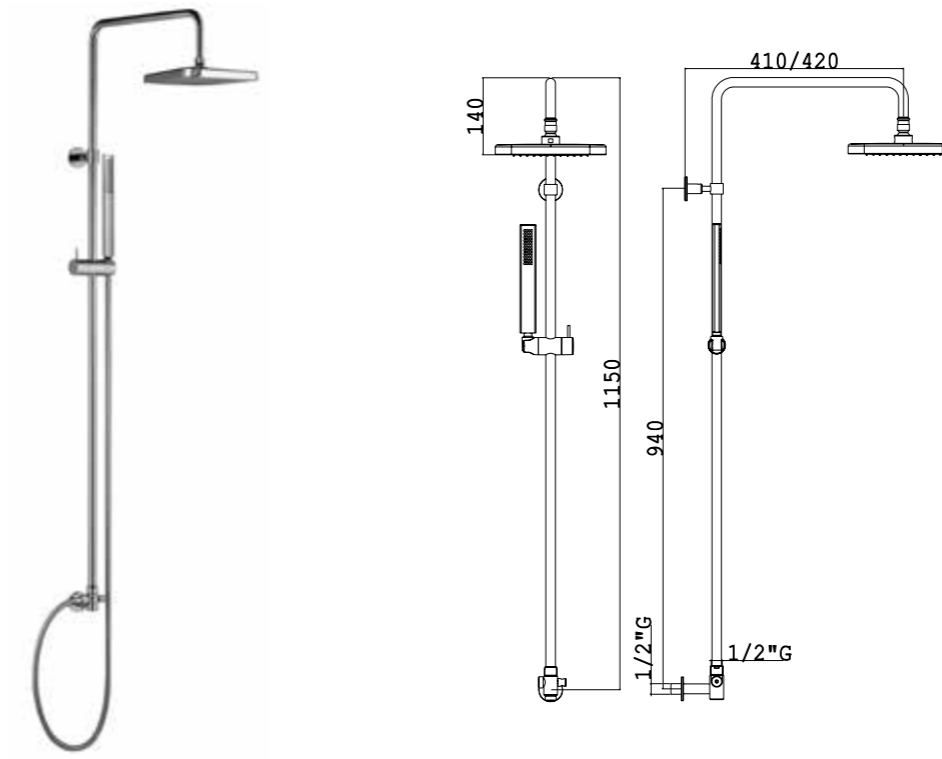

Art. CL003 A

Flessibile PVC 150 cm -  
 PVC flexible hose 150 cm

1/2"

Con soffione 200x200 mm  
 ABS - With ABS shower head  
 200x200 mm

Con doccetta ovale  
 With oval hand shower

01Q Cromo  
 Chrome € 430,00