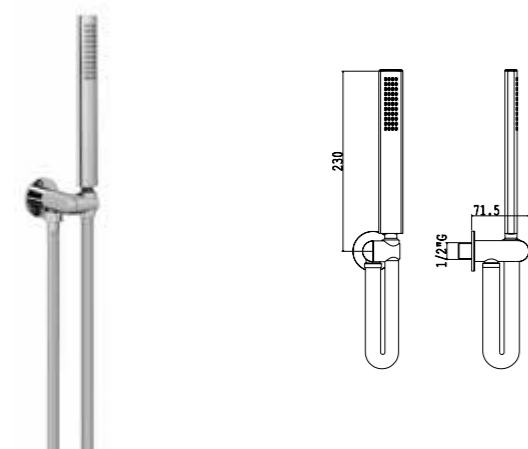

Set doccia con presa acqua e supporto orientabile per doccetta ovale ottone

Shower set with wall elbow and adjustable shower holder for oval brass handshower

Art. SD006 A

Flessibile PVC 150 cm - PVC flexible hose 150 cm

* Versione in oro con flessibile FL001A06Q - Gold version with FL001A06Q flexible hose

01Q	Cromo - Chrome	€ 102,00
04Q	Bianco opaco - Matt white	€ 133,00
05Q	Nero opaco - Matt black	€ 133,00
06Q	Oro - Gold	€ 142,80
07Q	Nichel spazzolato opaco - Brushed nickel	€ 133,00