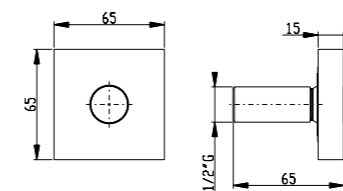

Getto laterale fisso nebulizzato 65x65 mm
Lateral body jet mist spray 65x65 mm

Art. BJ005 A

01Q	Cromo - Chrome	€ 106,00
04Q	Bianco opaco - Matt white	€ 138,00
05Q	Nero opaco - Matt black	€ 138,00
07Q	Nichel spazzolato opaco - Brushed nickel	€ 138,00