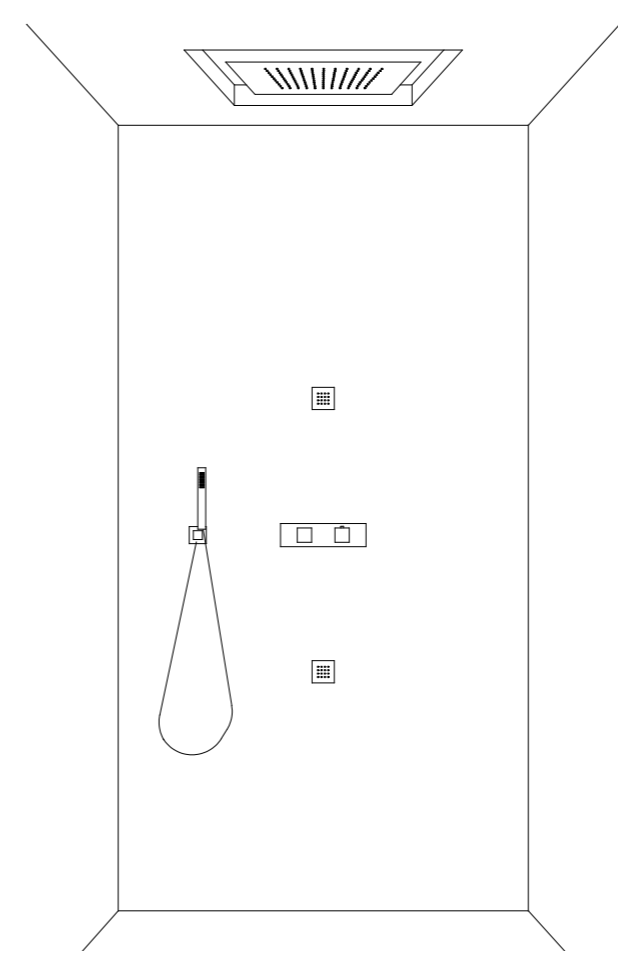

SF129D01Q	€ 1.450,00
BJ001B01Q*2	€ 232,00
SD002A01Q	€ 122,00
RU103B01Q	€ 295,00
RU103X00Q	€ 385,00
PREZZO TOTALE TOTAL PRICE	€ 2.484,00