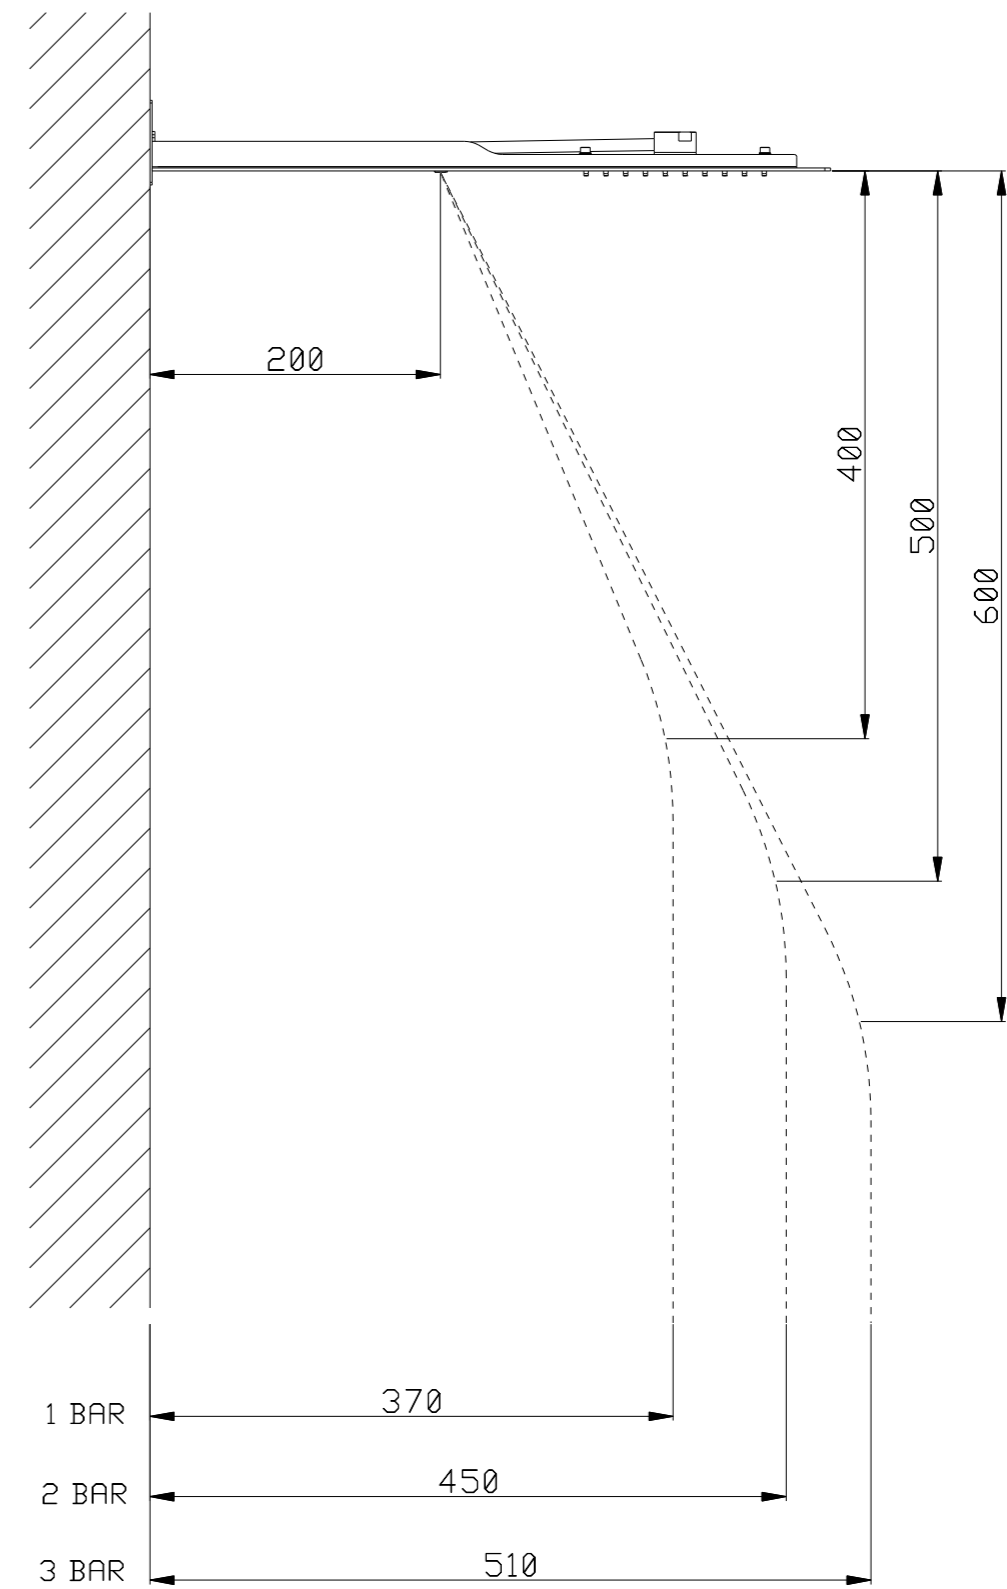

GRAFICO DI PORTATA - FLOW CHART

**SF080 B - SF080 D
SF081 A - SF082 A**

Pressione Pressure (bar)	Consumo Consumption (lt/min)
1	7
2	11
3	15
4	16

**SF081 A - SF080 B
SF080 D**

Pressione Pressure (bar)	Consumo Consumption (lt/min)
1	N.A.
2	15
3	20
4	25

SF096 A

Pressione Pressure (bar)	Consumo Consumption (lt/min)
1	N.A.
2	15
3	20
4	25

SF079 A

Pressione Pressure (bar)	Consumo Consumption (lt/min)
1	N.A.
2	24
3	30
4	35

**SCHEMA CADUTA ACQUA ART. SF081 A
WATERFALL SCHEME ART. SF081 A**