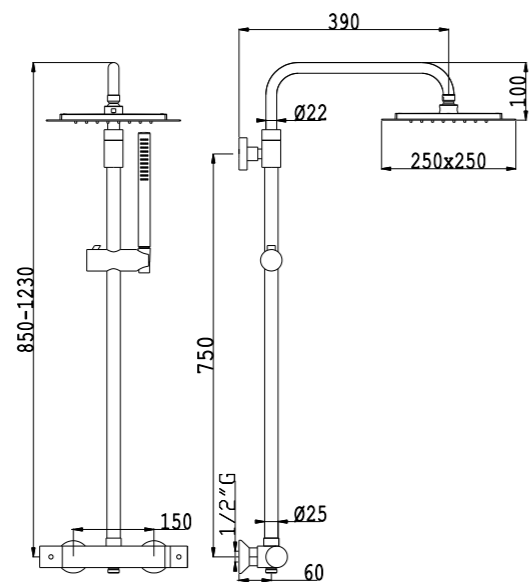

Colonna doccia con miscelatore termostatico
Shower column with thermostatic mixer

Art. CL027 A

ø 24 mm
Miscelatore termostatico con deviatore 2 vie
Braccio doccia telescopico
Con soffione 250x250 mm in ACCIAIO
Con doccetta quadra in OTTONE
Flessibile PVC 150 cm

ø 24 mm
Thermostatic mixer with diverter 2 ways
250x250 stainless steel shower head
Brass handshower
PVC hose 150 cm

01Q Cromo
Chrome € 665,00