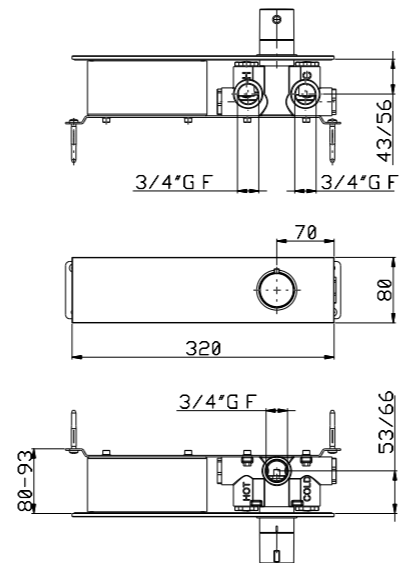

Kit doccia
Shower kit