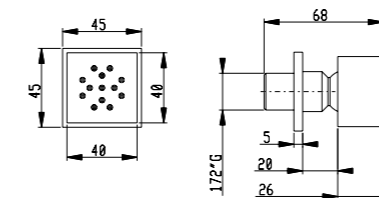

Getto laterale snodato 40x40 mm
Adjustable lateral body jet 40x40 mm

Art. BJ007 B

01Q	Cromo - Chrome	€ 65,00
04Q	Bianco opaco - Matt white	€ 85,00
05Q	Nero opaco - Matt black	€ 85,00
06Q	Oro - Gold	€ 98,00
07Q	Nichel spazzolato opaco - Brushed nickel	€ 85,00