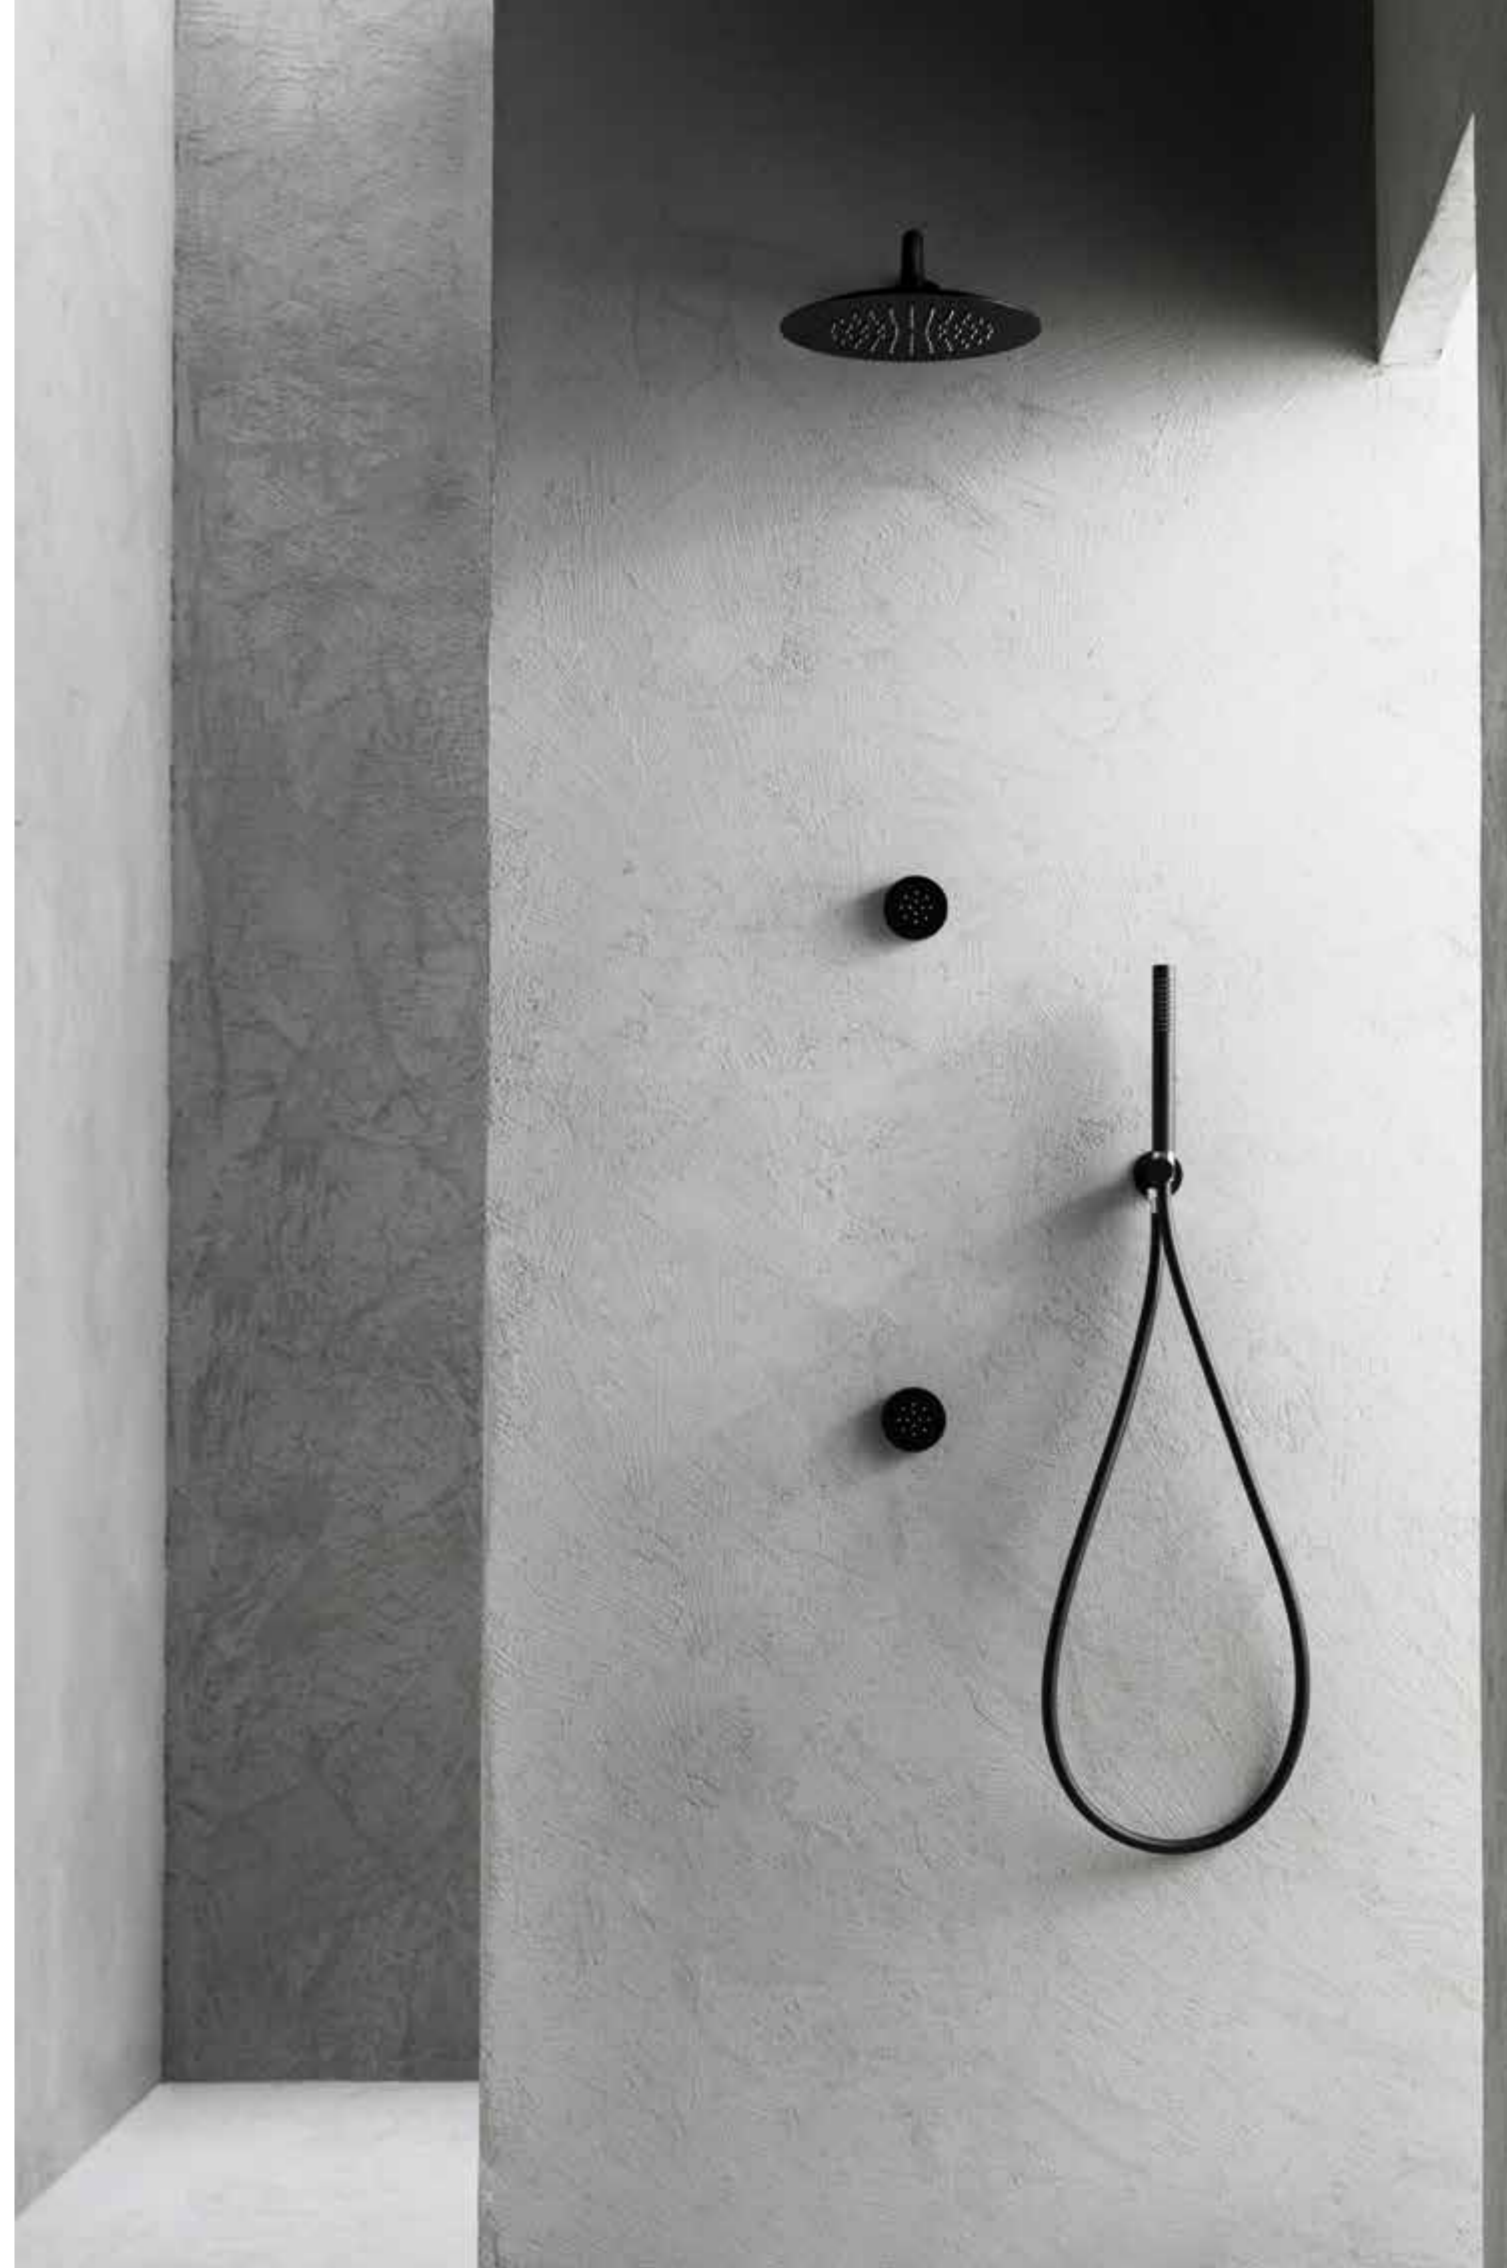

Kit soffione MINIMAL 2 mm
2 getti acciaio lucido
Set doccia quadro con doccia in ottone

Shower kit MINIMAL 2 mm
2 jets mirror steel
Brass hand shower set

Art. KT030 A

Art. SF081 A

Art. SD002 A

02Q	Acciaio lucido - Mirror steel	€ 620,00
03Q	Acciaio spazzolato - Brushed steel	€ 744,00

Kit soffione 250x250 mm acciaio lucido
Braccio doccia 350 mm
Set doccia quadro con doccia in ottone

Shower kit 250x250 mm mirror steel
350 mm shower arm
Brass hand shower set

Art. KT014 A

Art. BD003 A

Art. SF090 A

Art. SD002 A

02Q	Acciaio lucido - Mirror steel	€ 387,00
04Q	Bianco opaco - Matt white	€ 504,00
05Q	Nero opaco - Matt black	€ 504,00

Kit soffione SWING acciaio lucido
Set doccia tondo con doccia in ottone

Shower kit SWING mirror steel
Brass hand shower set

Art. KT031 A

Art. SF098 A

Art. SD004 A

02Q	Acciaio lucido - Mirror steel	€ 390,00
04Q	Bianco opaco - Matt white	€ 467,00

Kit soffione 300x300 mm acciaio lucido
Braccio doccia 350 mm
Set doccia quadro con doccia in ottone

Shower kit 300x300 mm mirror steel
350 mm shower arm
Brass hand shower set

Art. KT014 B

Art. BD003 A

Art. SF089 A

Art. SD002 A

02Q	Acciaio lucido - Mirror steel	€ 447,00
04Q	Bianco opaco - Matt white	€ 582,00
05Q	Nero opaco - Matt black	€ 582,00