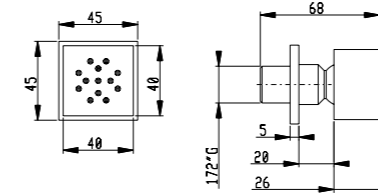

Getto laterale snodato 40x40 mm
Adjustable lateral body jet 40x40 mm

Art. BJ007 B

01Q	Cromo - Chrome	€ 65,00
04Q	Bianco opaco - Matt white	€ 85,00
05Q	Nero opaco - Matt black	€ 85,00
07Q	Nichel spazzolato opaco - Brushed nickel	€ 85,00