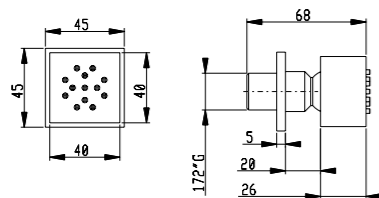

Getto laterale snodato 40x40 mm
Adjustable lateral body jet 40x40 mm

Art. BJ007 B