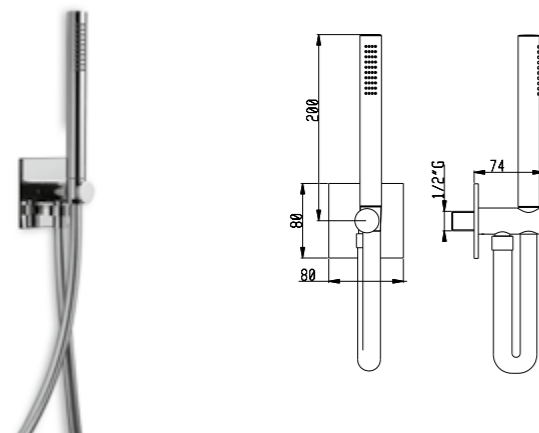

**Set doccia con presa acqua e supporto per doccetta tonda in ottone**

Shower set with wall elbow and shower holder for round brass handshower

Art. SD017 A

Placca in vetro  
Flessibile PVC 150 cm

Glass rose  
Flexible hose PVC 150cm