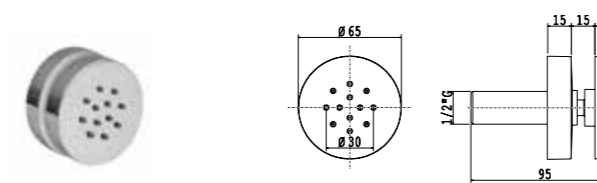

Getto laterale snodato ø 65 mm

Adjustable lateral body jet ø 65 mm

Art. BJ002 B

01Q	Cromo - Chrome	€ 105,00
04Q	Bianco opaco - Matt white	€ 137,00
07Q	Nichel spazzolato - Brushed nickel	€ 137,00