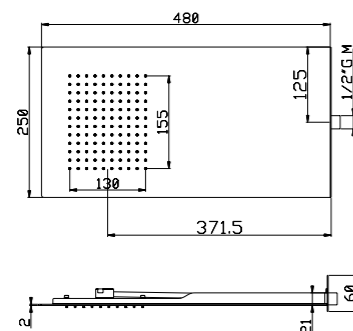

02Q	Acciaio lucido - Mirror steel	€ 420,00
03Q	Acciaio spazzolato - Brushed steel	€ 505,00
04Q	Bianco opaco - Matt white	€ 546,00
05Q	Nero opaco - Matt black	€ 546,00

Cascata a parete 170 mm
Wall mounted cascade 170 mm

Art. SF096 A

Ingresso acqua 1/2"
Scatola incasso in acciaio
Acciaio inox 316L

Water connection 1/2"
Stainless steel concealing box
Stainless steel aisi 316L

* La lama della cascata nelle finiture 04Q e 05Q rimane in acciaio lucido
Cascade spout is in Mirror finish also for 04Q and 05Q finishing