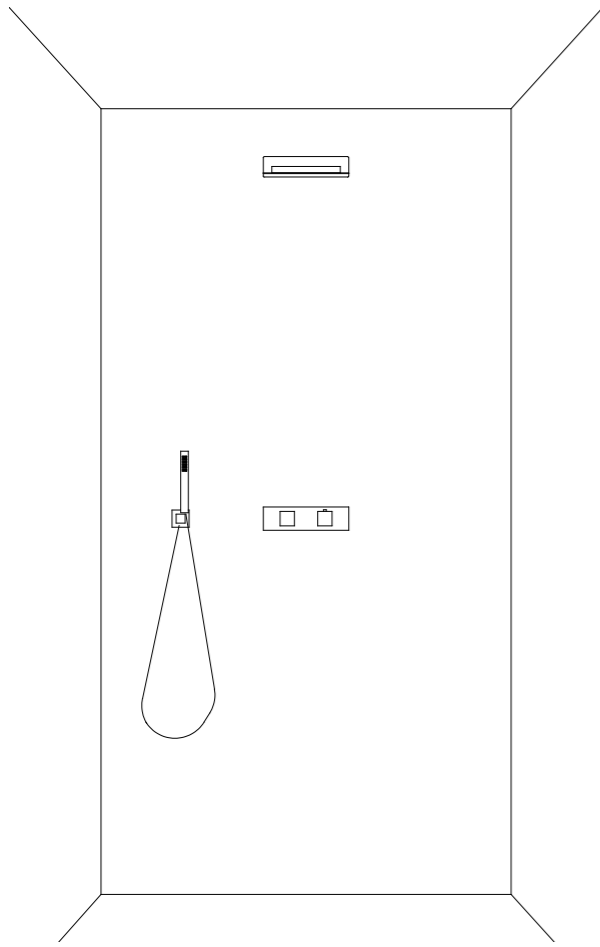

**ESEMPI COMPOSIZIONI DOCCIA /
SHOWER INSTALLATION EXAMPLE**

SF081A02Q	€ 500,00
SD002A01Q	€ 122,00
RU103B01Q	€ 295,00
RU103X00Q	€ 385,00
PREZZO TOTALE TOTAL PRICE	€ 1.302,00