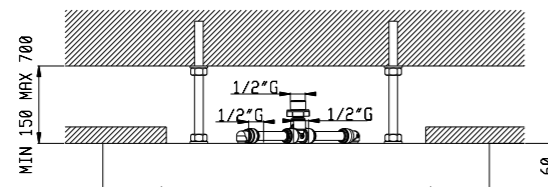

Soffione a incasso a controsoffitto 520x520 mm
False ceiling shower head 520x520mm