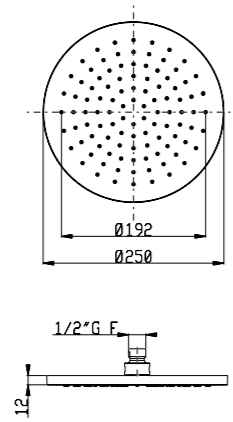

Soffione a pioggia ø 200 mm // h. 12 mm
Rainfall shower head ø 200 mm // h. 12 mm

Soffione a pioggia ø 250 mm
Rainfall shower head ø 250 mm

Art. SF095 A

01Q	Cromo - Chrome	€ 105,00
04Q	Bianco opaco - Matt white	€ 137,00
05Q	Nero opaco - Matt black	€ 137,00
06Q	Oro - Gold	€ 147,00
07Q	Nichel spazzolato - Brushed nickel	€ 137,00

Soffione a pioggia ø 160 mm
Rainfall shower head ø 160 mm

Art. SF072 A