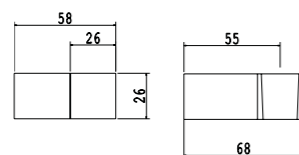

Supporto doccetta orientabile
Adjustable shower holder

Art. SP001 A

01Q	Cromo - Chrome	€ 58,00
06Q	Oro - Gold	€ 82,00
07Q	Nichel spazzolato opaco - Brushed nickel	€ 76,00