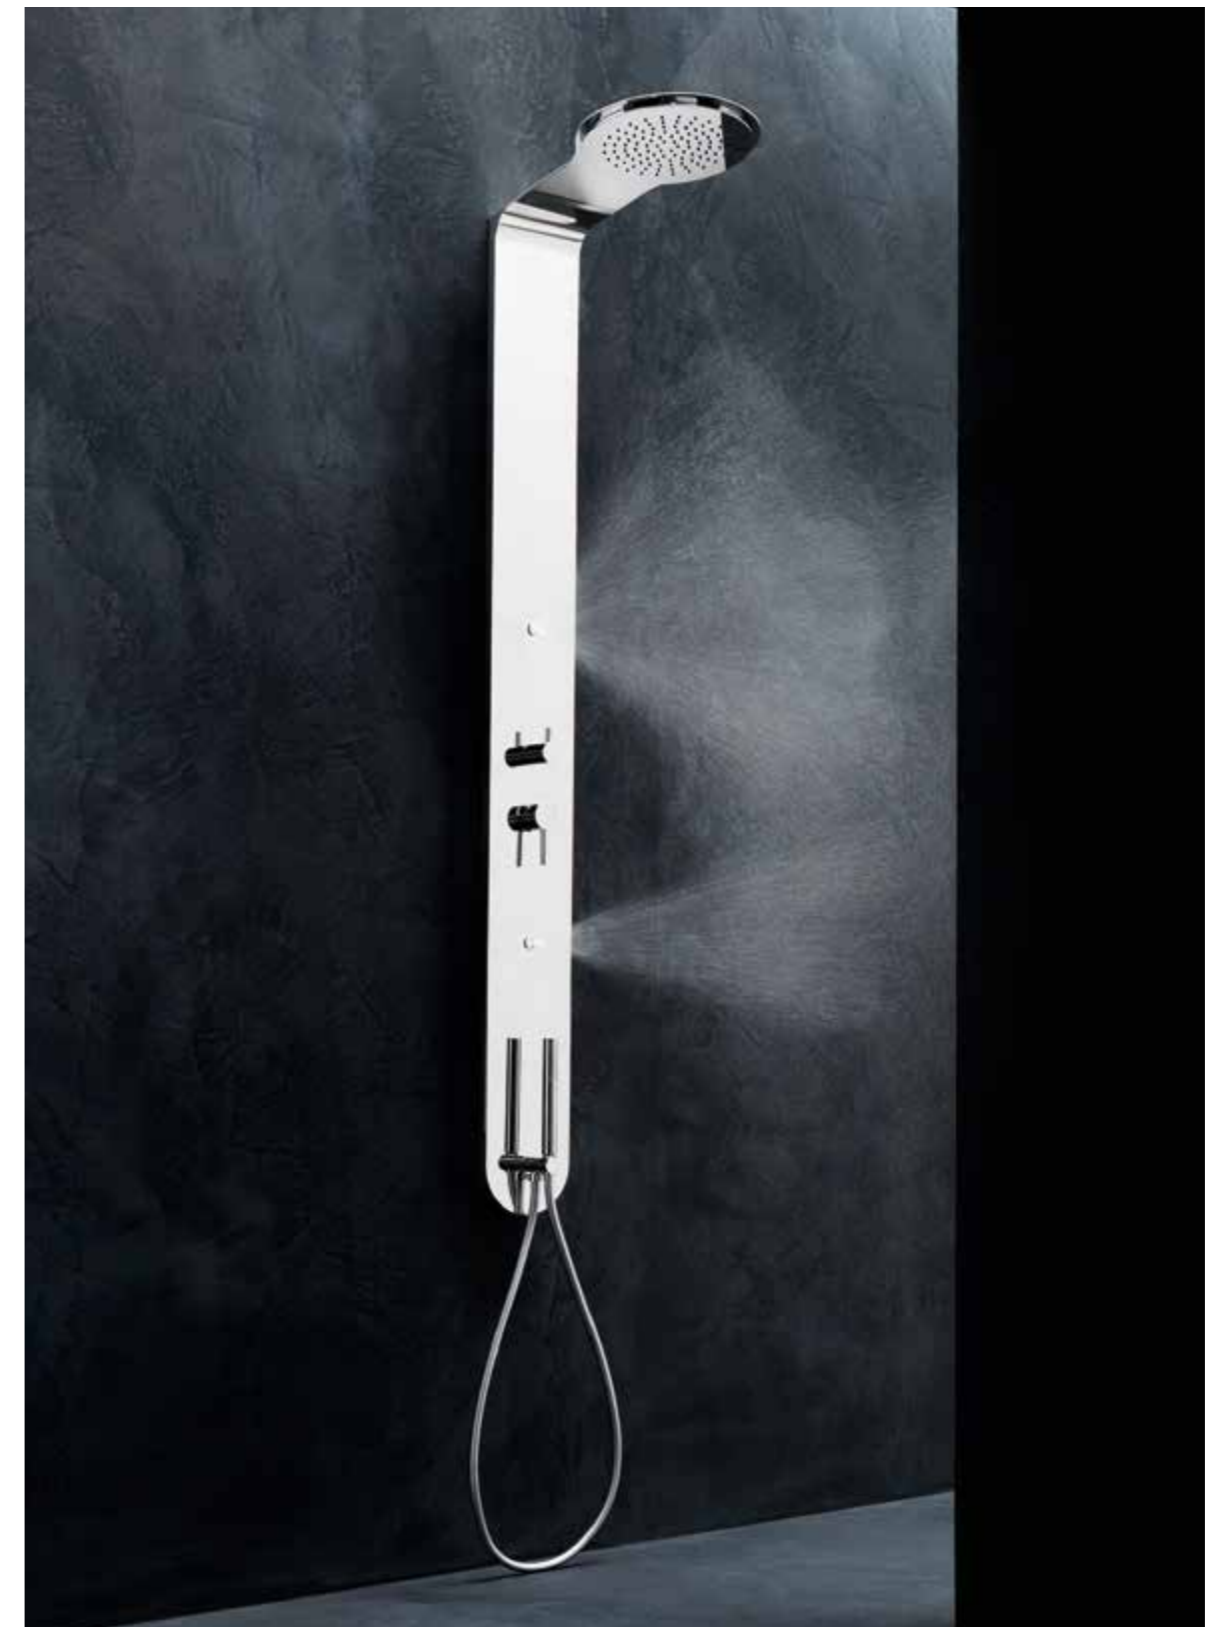

[DETAILS](#)

[on the previous page](#)

[in this page](#)

CL008 D

CL008 D