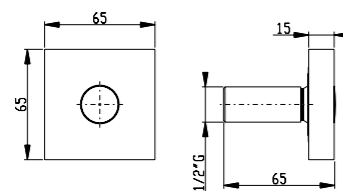

Getto laterale fisso nebulizzato 65x65 mm
Lateral body jet mist spray 65x65 mm

Art. BJ005 A