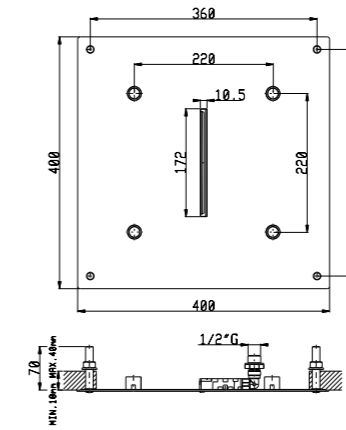

Soffione a incasso a controsoffitto 400x400 mm
False ceiling shower head 400x400 mm

Art. SF085 W

Monogetto: cascata
Ingresso acqua da 1/2"
4 led RGB
Funziona solo abbinato a RU310 W

Single jet: waterfall
1/2" water inlet
4 led RGB
Works only with RU310 W

02Q Acciaio lucido - Mirror steel € 600,00
03Q Acciaio spazzolato - Brushed steel € 720,00

Soffione a incasso a controsoffitto 400x400 mm
False ceiling shower head 400x400 mm

Art. SF084 W

Monogetto: pioggia
Ingresso acqua da 1/2"
4 led RGB
Funziona solo abbinato a RU310 W

Single jet: rain
1/2" water inlet
4 led RGB
Works only with RU310 W