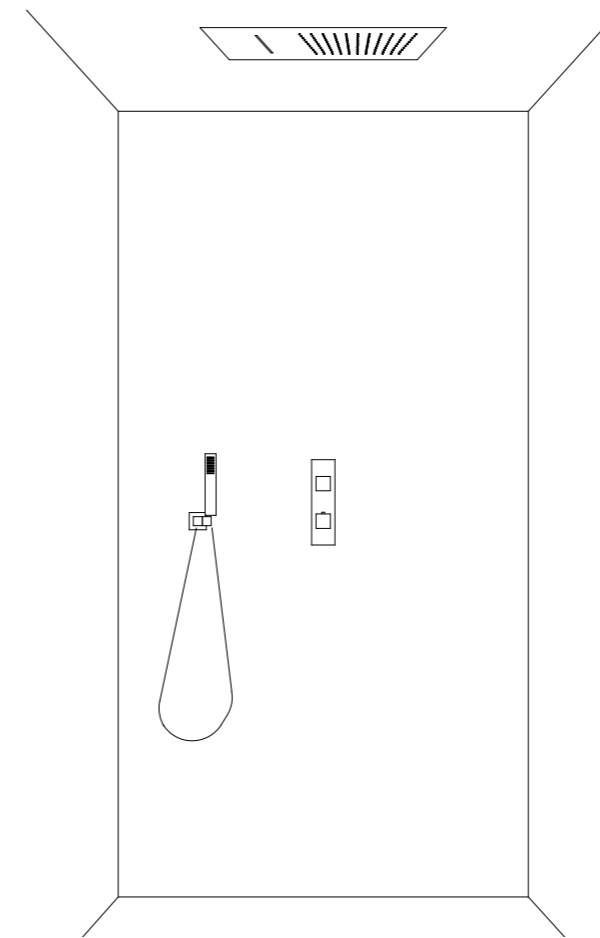

SF022A02Q	€ 580,00
SD016A01Q	€ 139,00
RU103B01Q	€ 295,00
RU103X00Q	€ 385,00
PREZZO TOTALE TOTAL PRICE	€ 1.399,00