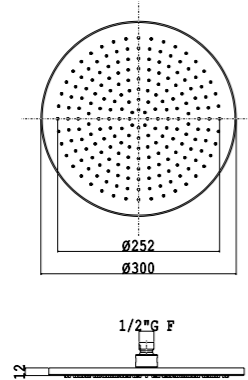

Soffione a pioggia ø 300 mm
Rainfall shower head ø 300 mm

Art. SF062 A

PVD

29Q	PVD - Copper bronze lucido PVD - Mirror Copper bronze	€ 485,00
30Q	PVD - Gun metal opaco PVD - Matt gun metal	€ 485,00
31Q	PVD - Gun metal lucido PVD - Mirror gun metal	€ 485,00
32Q	PVD - British gold opaco PVD - Matt british gold	€ 485,00