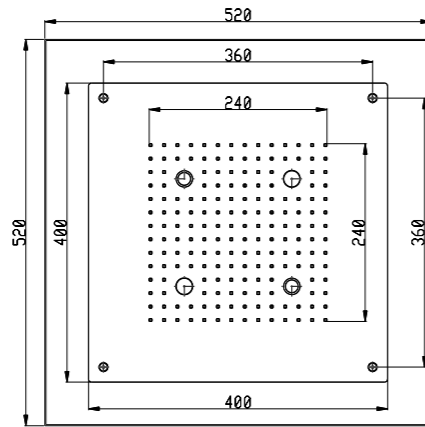

Soffione a incasso a controsoffitto 520x520 mm
False ceiling shower head 520x520mm