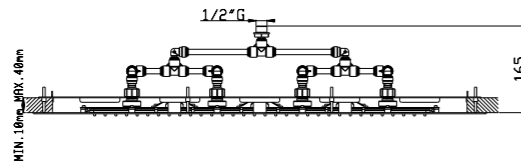

Soffione incasso a controsoffitto 850x540 mm
False ceiling shower head 850x540 mm