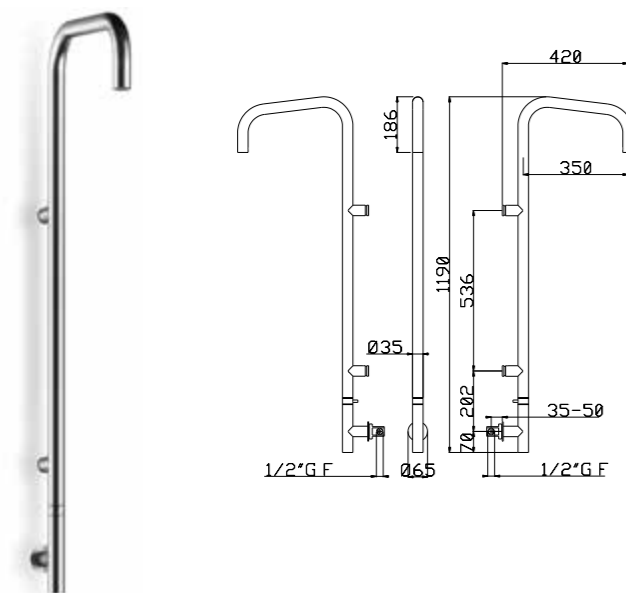

Colonna doccia incasso ø 35 mm
Shower column ø 35 mm

Art. CL020 E

Corpo incasso 2 entrate da 1/2"
1 miscelatore progressivo
Getto spray
Acciaio inox 316L

Concealed part 2 inlet 1/2"
1 progressive mixer
Spray jet
Stainelss steel 316L

03Q Acciaio spazzolato - Brushed steel € 920,00

Kit doccia con miscelatore
Shower kit with mxer

Art. KT041 E

Miscelatore doccia incasso meccanico
Soffione a parete getto spray
Acciaio inox 316L

Mixer
Shower head spray
Stainles steel 316L

Art. SF120 E

03Q Acciaio spazzolato - Brushed steel € 550,00

Art. RU601 E

Soffione a parete ø 35 mm
Shower head ø 35 mm

Art. SF120 E

Getto spray
Acciaio inox 316L

Spray jet
Stainelss steel 316L