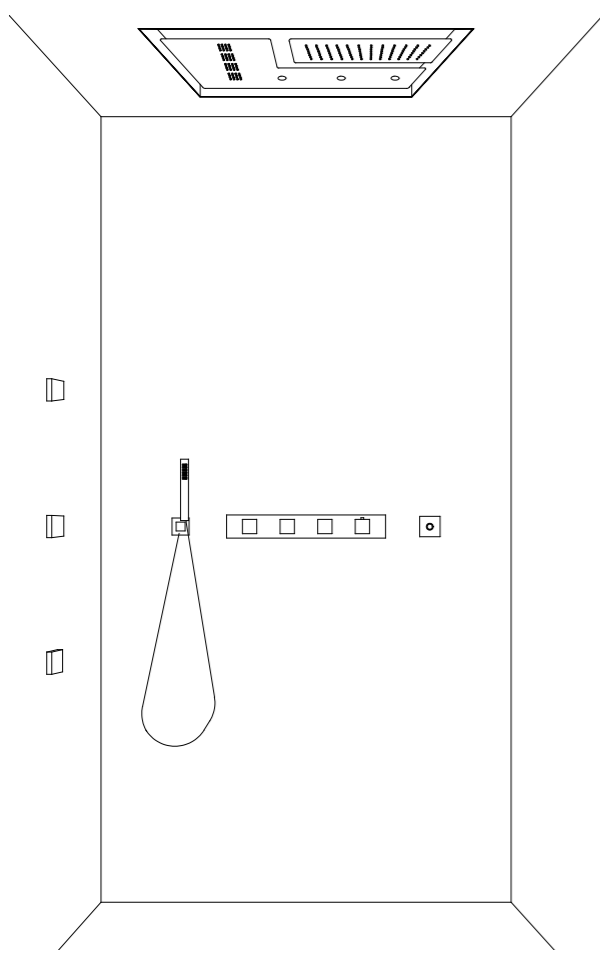

SF133B02Q	€ 2.900,00
SD002A01Q	€ 122,00
BJ001A01Q*3	€ 285,00
RU005B01Q	€ 435,00
RU005X00Q	€ 595,00
PREZZO TOTALE TOTAL PRICE	€ 4.337,00