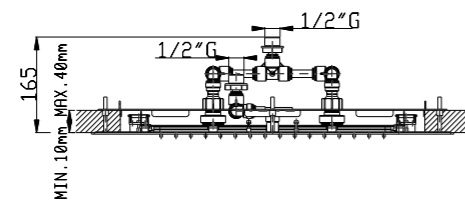

Soffione a incasso a controsoffitto 500x500 mm
False ceiling shower head 500x500 mm