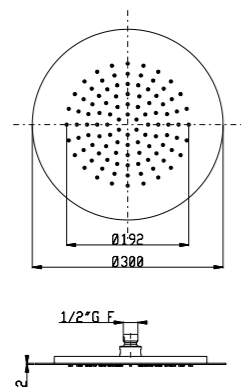

Soffione a pioggia ø 300 mm // h. 2 mm
Rainfall shower head ø 300 mm // h. 2 mm

Art. SF092 A

02Q	Acciaio lucido - Mirror steel	€ 200,00
03Q	Acciaio spazzolato - Brushed steel	€ 240,00
04Q	Bianco opaco - Matt white	€ 260,00
05Q	Nero opaco - Matt black	€ 260,00
06Q	Oro - Gold	€ 280,00