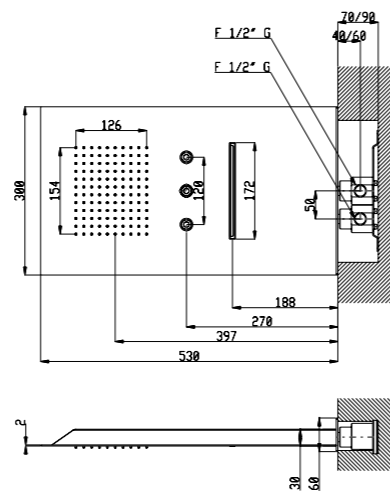

Soffione a parete 530x300 mm // h. 2 mm
Wall mount shower head 530x300 mm // h. 2 mm