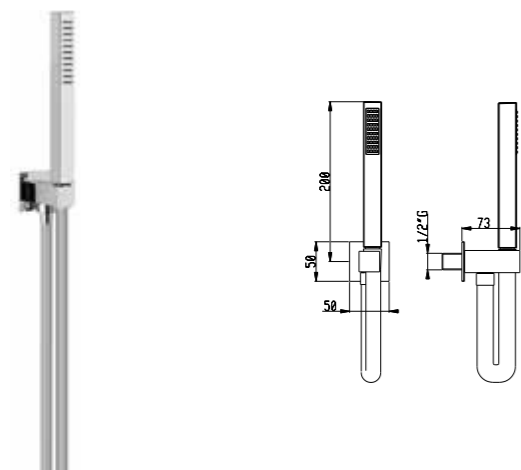

01Q	Cromo - Chrome	€ 84,00
04Q	Bianco opaco - Matt white	€ 110,00
05Q	Nero opaco - Matt black	€ 110,00
07Q	Nichel spazzolato opaco - Brushed nickel	€ 110,00