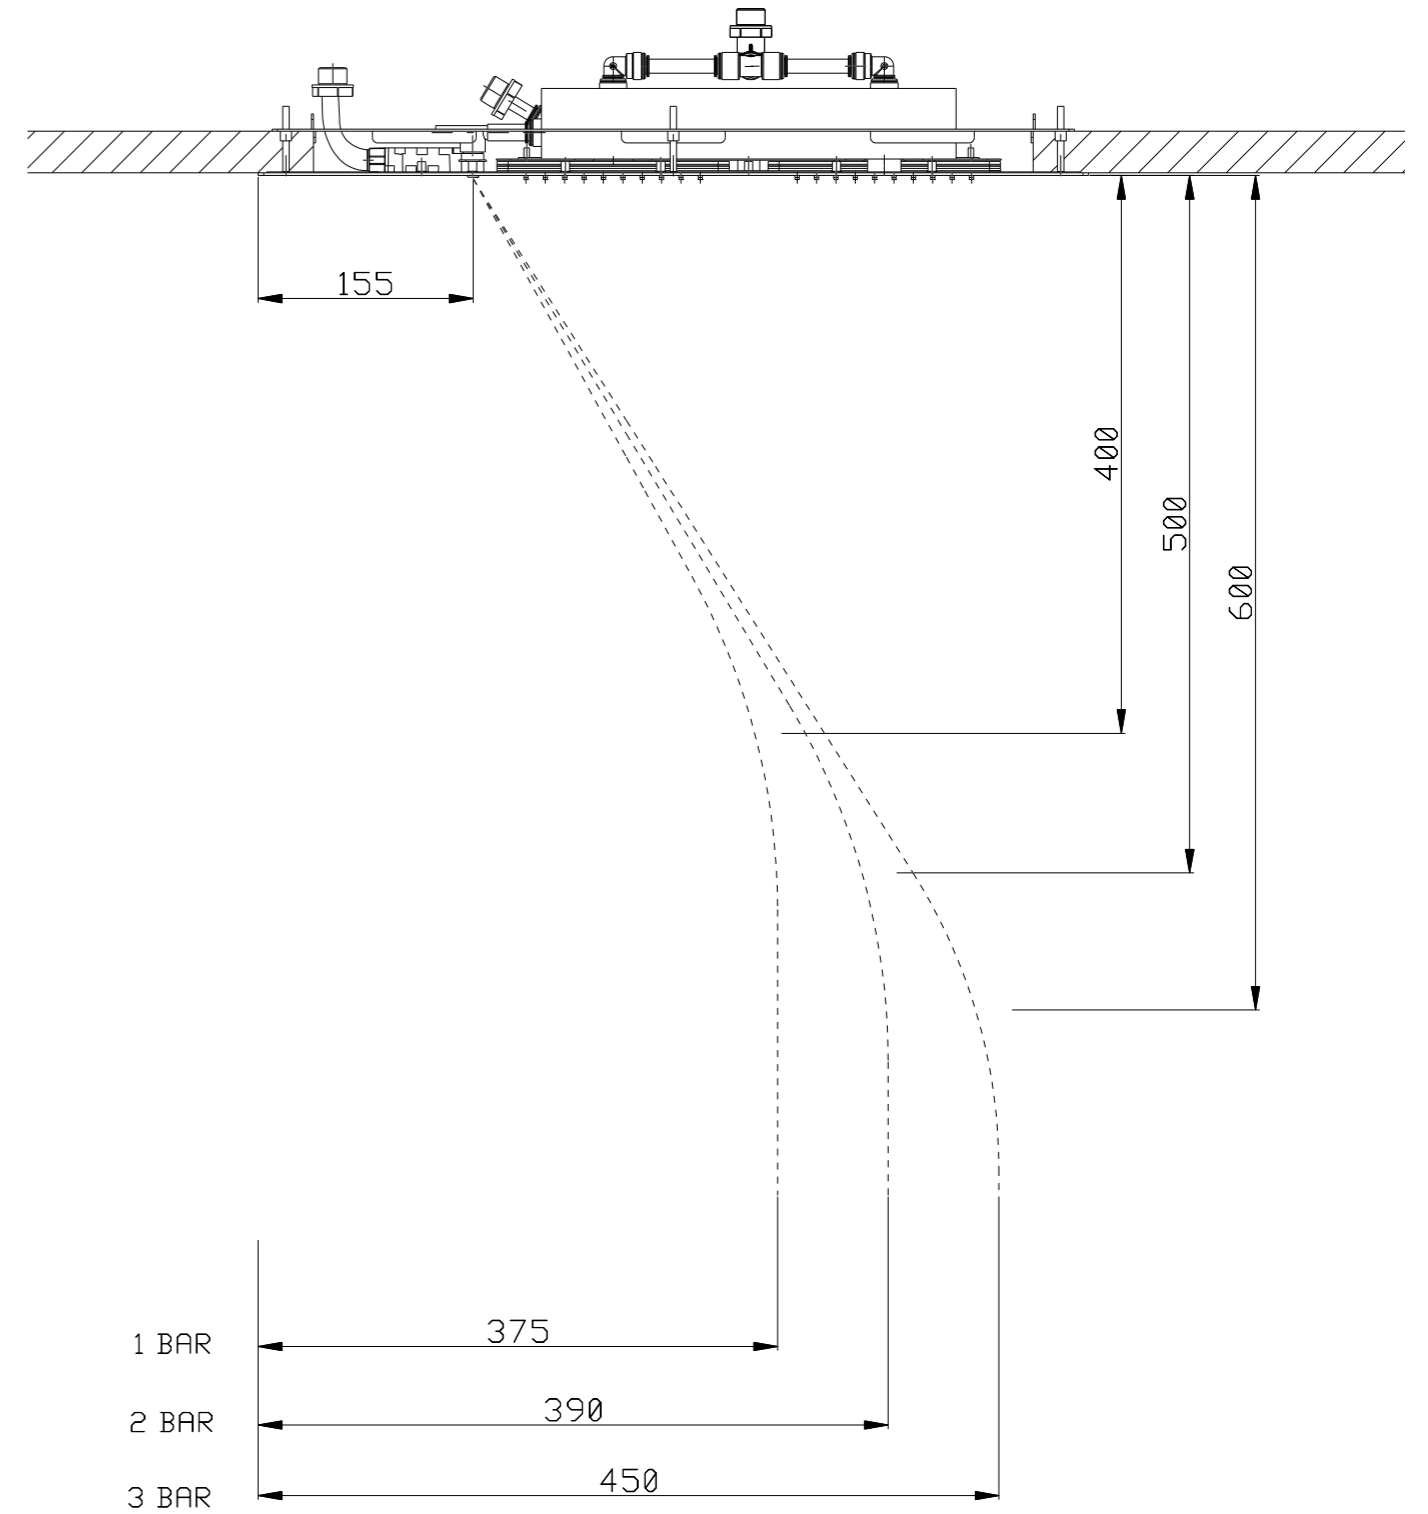

GRAFICO DI PORTATA - FLOW CHART

**SF113 B - SF113 D - SF114 B - SF114 D
SF112 B - SF112 D**

Pressione Pressure (bar)	Consumo Consumption (lt/min)
1	20
2	30
3	38
4	45

SF038 A - SF069 A

Pressione Pressure (bar)	Consumo Consumption (lt/min)
1	20
2	29
3	37
4	42

SF030 B - SF030 D

Pressione Pressure (bar)	Consumo Consumption (lt/min)
1	22
2	35
3	40
4	48

SF032 A - SF039 A

Pressione Pressure (bar)	Consumo Consumption (lt/min)
1	12
2	17
3	21
4	25

SF078 B - SF078 D

Pressione Pressure (bar)	Consumo Consumption (lt/min)
1	24
2	35
3	42
4	42

Pressione Pressure (bar)	Consumo Consumption (lt/min)
1	N.A.
2	17
3	20
4	25

**SCHEMA CADUTA ACQUA ART. SF078 B - SF078 C - SF078 D
WATERFALL SCHEME ART. SF078 B - SF078 C - SF078 D**