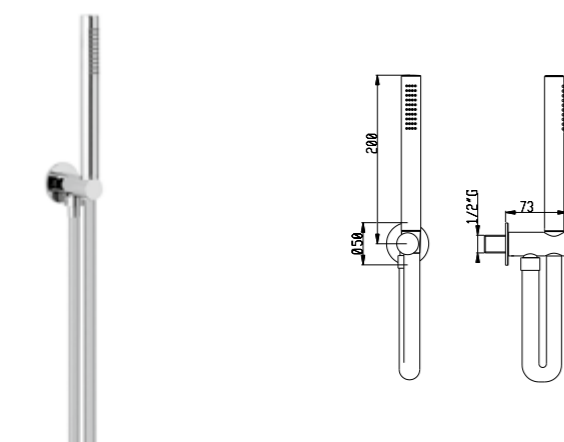

Set doccia con presa acqua e supporto per doccetta tonda ottone

Shower set with wall elbow and shower holder for round brass handshower