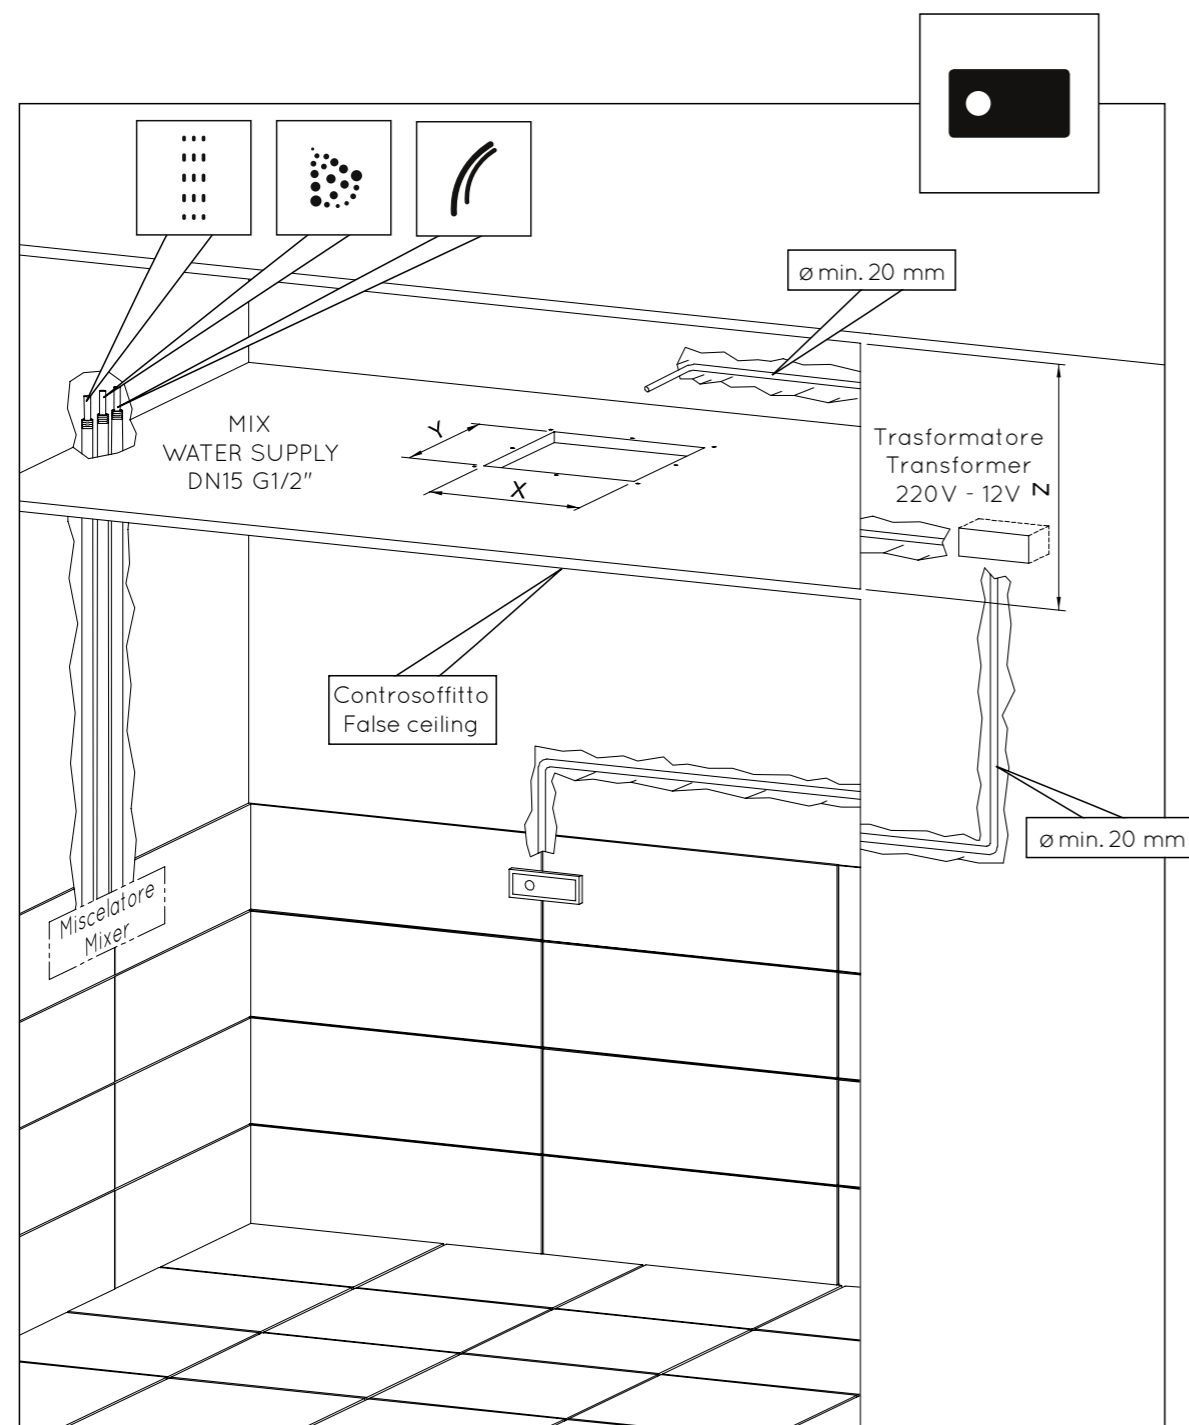

All false ceiling shower heads require installation of control key for switch ON/OFF lights on transformer power supply.

Notes

---

---

---

---

---

---