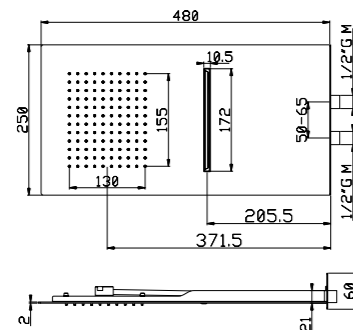

Soffione a parete 480x250 mm // h. 2 mm
Wall mount shower head 480x250 mm // h. 2 mm

Art. SF081 A

2 funzioni: pioggia / cascata
Ingressi acqua da 1/2"
Acciaio inox
Necessaria installazione miscelatore 2 vie

2 jets: rain / cascade
1/2" water inlets
Stainless steel
Must be matched with 2 ways mixer

02Q	Acciaio lucido - Mirror steel	€ 500,00
03Q	Acciaio spazzolato - Brushed steel	€ 600,00
04Q	Bianco opaco - Matt white	€ 650,00
05Q	Nero opaco - Matt black	€ 650,00

Soffione a parete 480x250 mm // h. 2 mm
Wall mount shower head 480x250 mm // h. 2 mm

Art. SF082 A

Monogetto: pioggia
Ingresso acqua da 1/2"
Acciaio inox

Rainfall
1/2" water inlet
Stainless steel