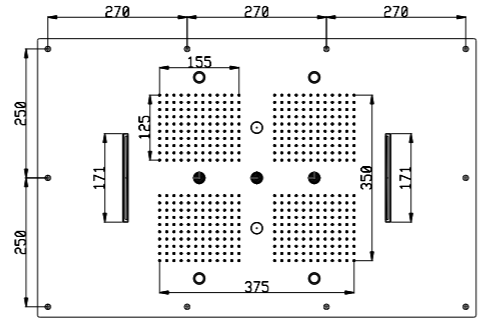

Kit doccia
Shower kit