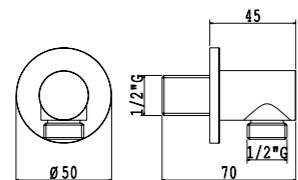

1/2"

BRASS

01Q	Cromo - Chrome	€ 25,00
04Q	Bianco opaco - Matt white	€ 33,00
05Q	Nero opaco - Matt black	€ 33,00
06Q	Oro - Gold	€ 35,00
07Q	Nichel spazzolato opaco - Brushed nickel	€ 33,00

Art. PA002 A

Art. PA004 A