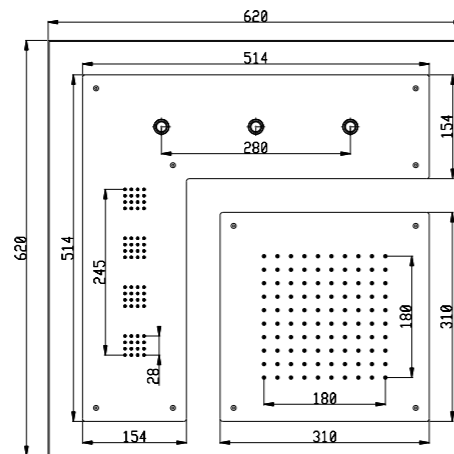

Soffione a incasso a controsoffitto 620x620 mm
False ceiling shower head 620x620mm