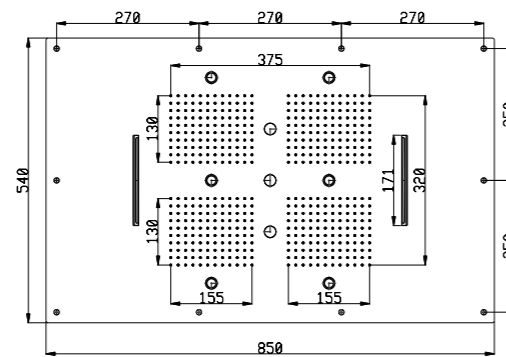

Soffione incasso a controsoffitto 850x540 mm
False ceiling shower head 850x540 mm