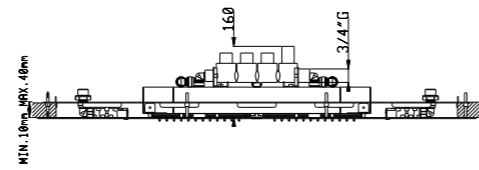

Kit doccia
Shower kit