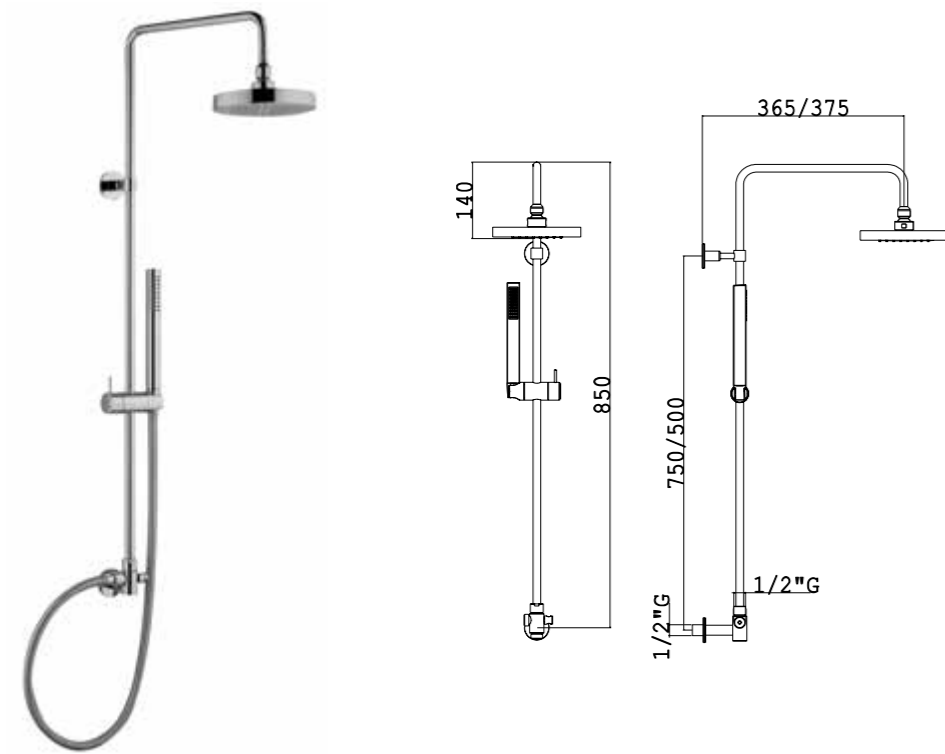

Colonna doccia ø 14 mm con presa acqua a muro e deviatore - con supporto superiore a muro regolabile

Shower column ø 14 mm with water outlet and diverter - adjustable upper wall support

Art. CL004 A

Flessibile PVC 150 cm - PVC flexible hose 150 cm

1/2"

Con soffione ø 160 mm ABS
With ABS shower head ø 160 mm

Con doccetta tonda ABS
With ABS round hand shower

01Q Cromo
Chrome € 330,00