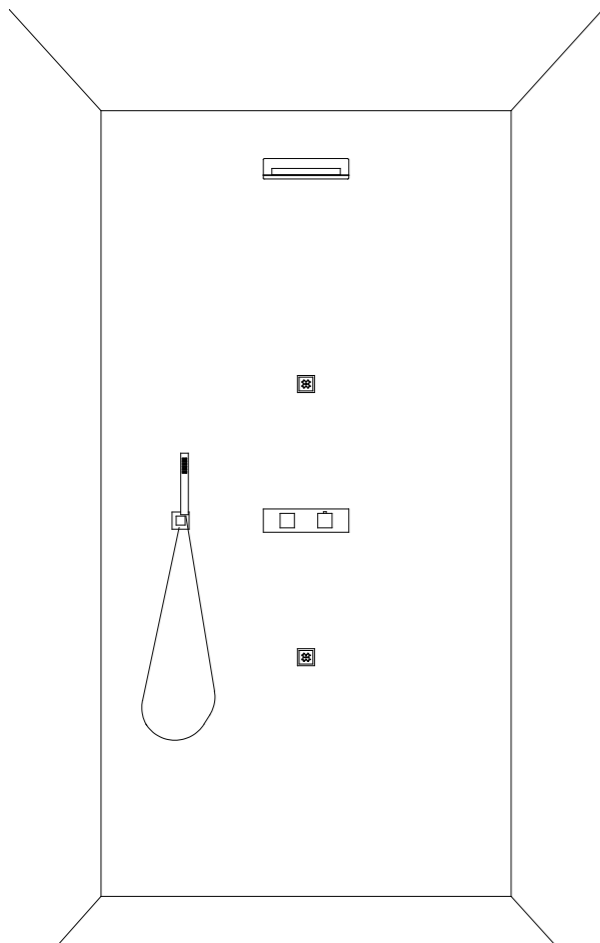

SF082A02Q	€ 420,00
SD002A01Q	€ 122,00
BJ007B01Q*02	€ 130,00
RU103B01Q	€ 295,00
RU103X00Q	€ 385,00
PREZZO TOTALE TOTAL PRICE	€ 1.352,00