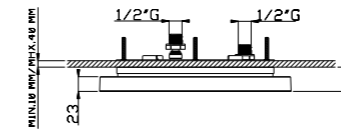

Soffione a controsoffitto ø 300 mm
Ceiling shower ø 300 mm

Art. SF124 A

2 Funzioni: cascata/nebulizzazione
2 ingressi G1/2"

Cascade/mist
1/2" inlets

02Q	Acciaio lucido - Mirror steel	€ 480,00
04Q	Bianco opaco - Matt white	€ 624,00
05Q	Nero opaco - Matt black	€ 624,00