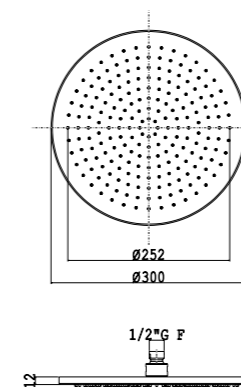

Soffione a pioggia ø 300 mm
Rainfall shower head ø 300 mm

Art. SF062 A

02Q	Acciaio lucido - Mirror steel	€ 260,00
03Q	Acciaio spazzolato - Brushed steel	€ 312,00
04Q	Bianco opaco - Matt white	€ 338,00
05Q	Nero opaco - Matt black	€ 338,00
06Q	Oro - Gold	€ 364,00