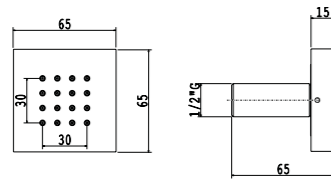

Getto laterale fisso 65x65 mm
Lateral body jet 65x65 mm

Art. BJ001 A

01Q	Cromo - Chrome	€ 95,00
04Q	Bianco opaco - Matt white	€ 124,00
05Q	Nero opaco - Matt black	€ 124,00
07Q	Nichel spazzolato opaco - Brushed nickel	€ 124,00