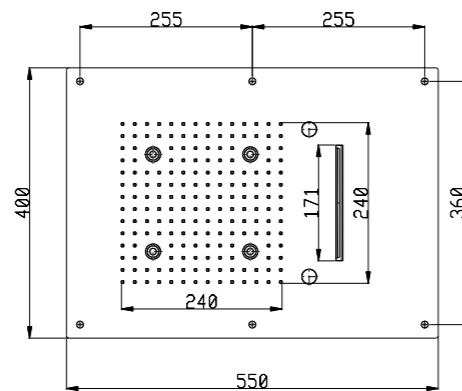

Soffione a incasso a controsoffitto 550x400 mm
False ceiling shower head 550x400 mm