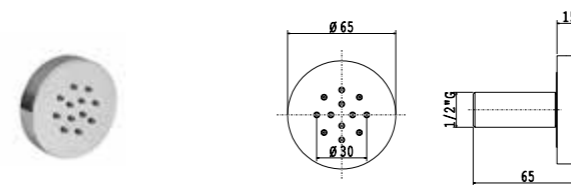

Getto laterale fisso ø 65 mm

Lateral body jet ø 65 mm

Art. BJ002 A