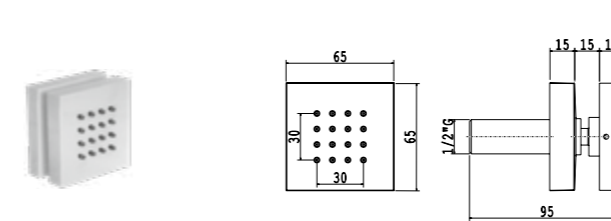

Getto laterale snodato 65x65 mm

Adjustable lateral body jet 65x65 mm

Art. BJ001 B

01Q	Cromo - Chrome	€ 116,00
04Q	Bianco opaco - Matt white	€ 151,00
05Q	Nero opaco - Matt black	€ 151,00
06Q	Oro - Gold	€ 162,00
07Q	Nichel spazzolato opaco - Brushed nickel	€ 151,00