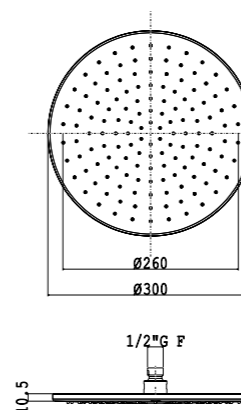

Soffione a pioggia ø 300 mm
Rainfall shower head ø 300 mm

Art. SF063 A

01Q	Cromo - Chrome	€ 130,00
04Q	Bianco opaco - Matt white	€ 169,00
05Q	Nero opaco - Matt black	€ 169,00
06Q	Oro - Gold	€ 182,00
07Q	Nichel spazzolato - Brushed nickel	€ 169,00