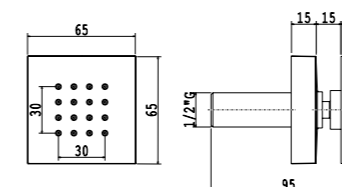

Getto laterale snodato 65x65 mm
Adjustable lateral body jet 65x65 mm

Art. BJ001 B

01Q	Cromo - Chrome	€ 116,00
04Q	Bianco opaco - Matt white	€ 151,00
05Q	Nero opaco - Matt black	€ 151,00
07Q	Nichel spazzolato opaco - Brushed nickel	€ 151,00