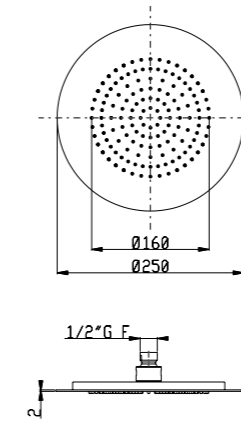

Soffione a pioggia ø 250 mm // h. 2 mm
Rainfall shower head ø 250 mm // h. 2 mm

Art. SF093 A

02Q	Acciaio lucido - Mirror steel	€ 160,00
03Q	Acciaio spazzolato - Brushed steel	€ 192,00
04Q	Bianco opaco - Matt white	€ 208,00
05Q	Nero opaco - Matt black	€ 208,00
06Q	Oro - Gold	€ 224,00