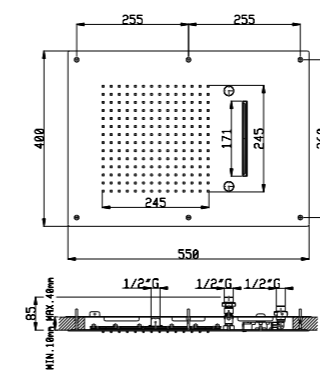

02Q	Acciaio lucido - Mirror steel	€ 680,00
03Q	Acciaio spazzolato - Brushed steel	€ 816,00
04Q	Bianco opaco - Matt white	€ 884,00
05Q	Nero opaco - Matt black	€ 884,00
06Q	Oro - Gold	€ 952,00