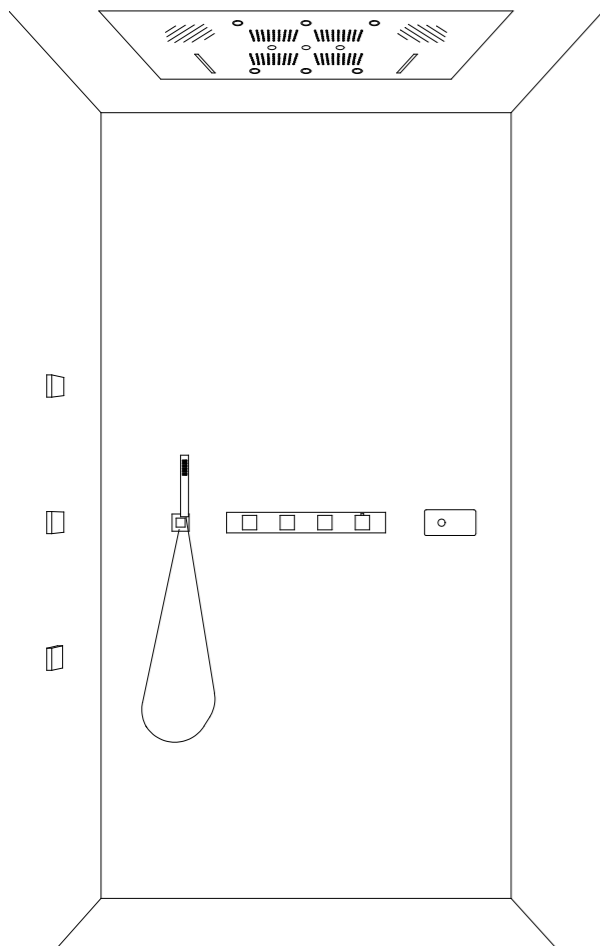

SF108B02Q	€ 3.780,00
BJ001A01Q*3	€ 285,00
SD002A01Q	€ 122,00
RU005B01Q	€ 435,00
RU005X00Q	€ 595,00
PREZZO TOTALE TOTAL PRICE	€ 5.217,00