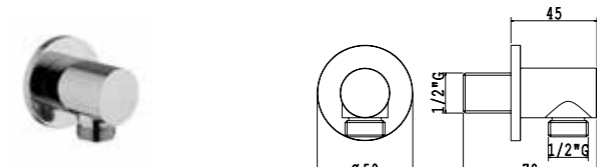

Presca acqua

Wall elbow

Art. PA004 A

01Q	Cromo - Chrome	€ 25,00
04Q	Bianco opaco - Matt white	€ 33,00
07Q	Nichel spazzolato - Brushed nickel	€ 33,00