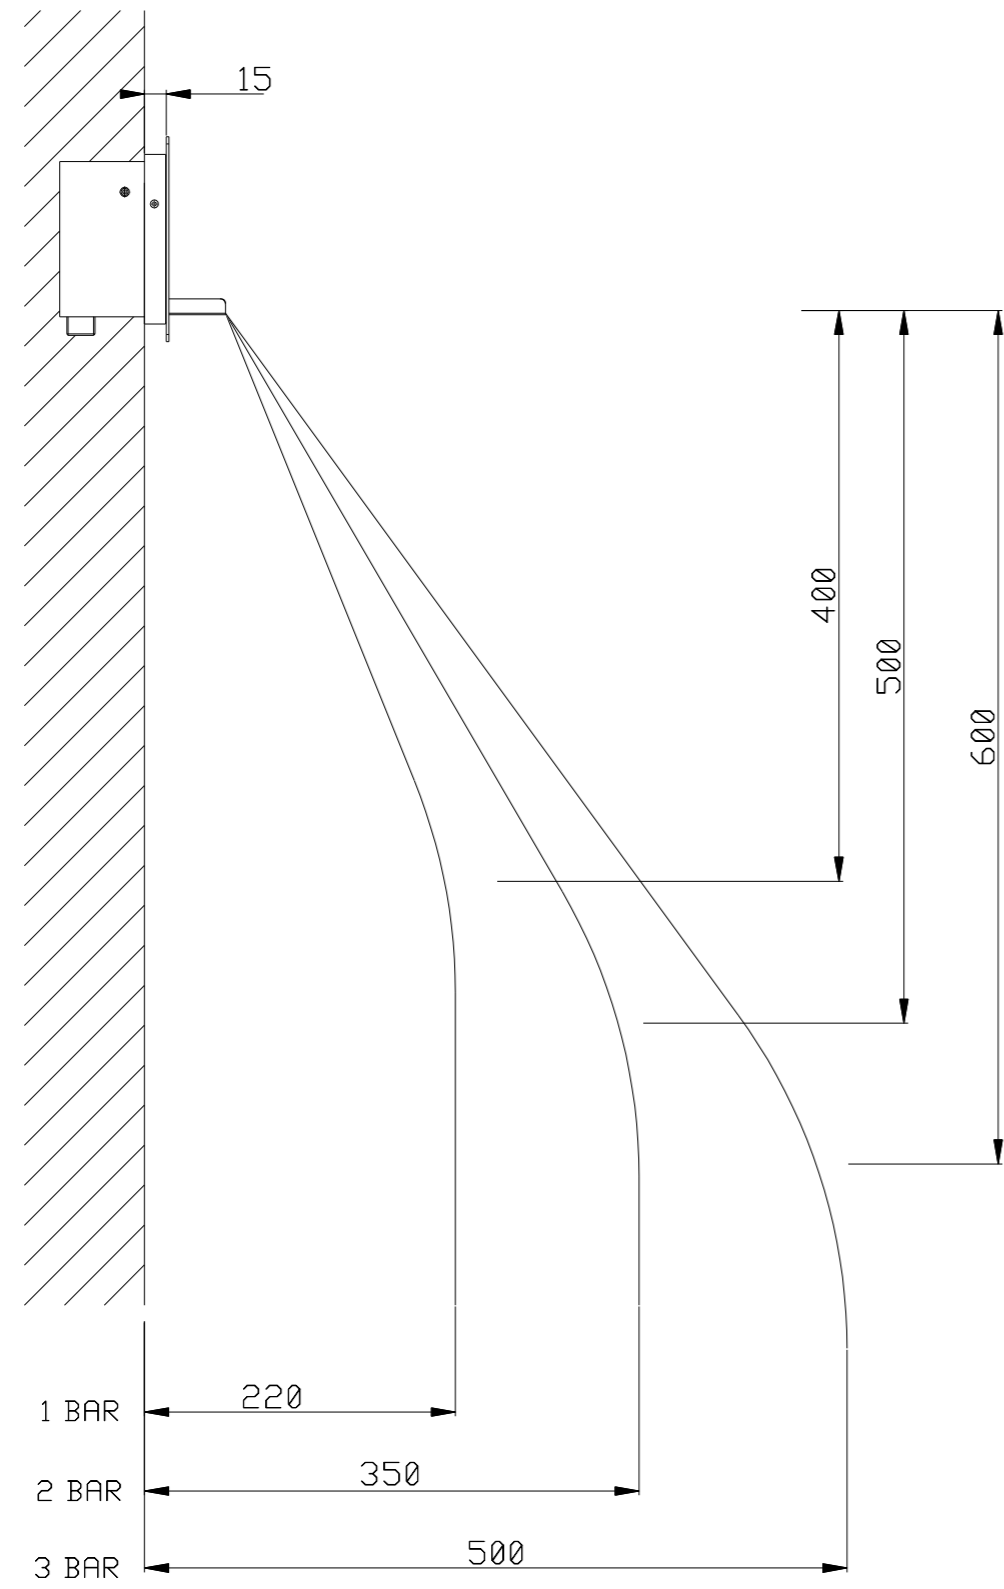

SCHEMA CADUTA ACQUA ART. SF096 A
WATERFALL SCHEME ART. SF096 A