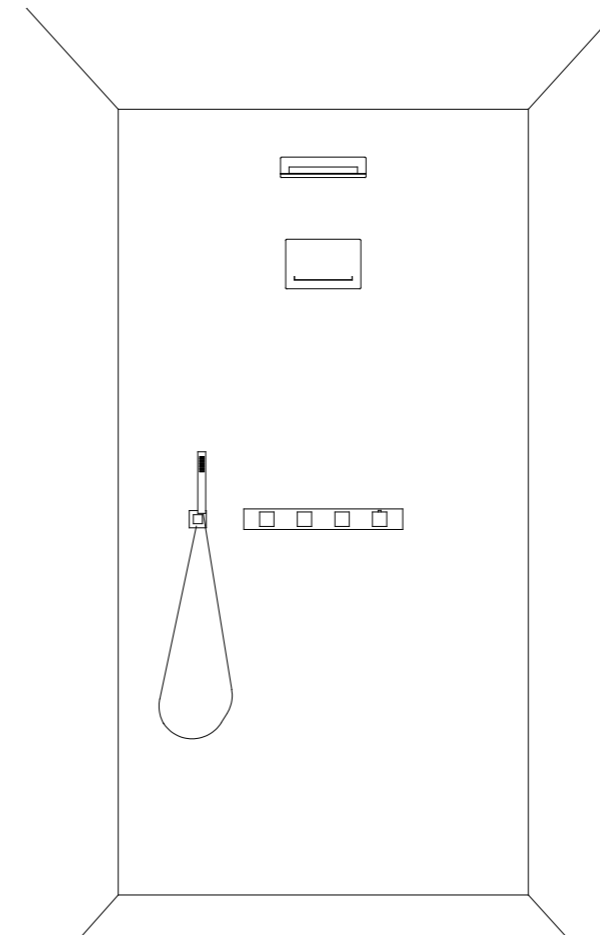

SF082A02Q	€ 420,00
SF096A02Q	€ 250,00
SD002A01Q	€ 122,00
RU003B01Q	€ 385,00
RU003X00Q	€ 535,00
PREZZO TOTALE TOTAL PRICE	€ 1.712,00