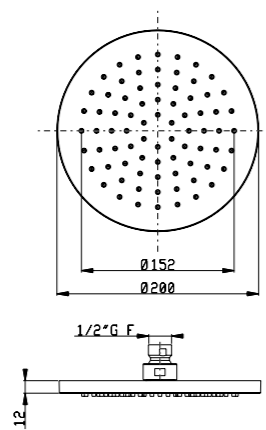

Soffione a pioggia ø 200 mm // h. 18 mm
Rainfall shower head ø 200 mm // h. 18 mm

01Q	Cromo - Chrome	€ 75,00
04Q	Bianco opaco - Matt white	€ 98,00
05Q	Nero opaco - Matt black	€ 98,00
06Q	Oro - Gold	€ 105,00
07Q	Nichel spazzolato - Brushed nickel	€ 98,00

Soffione a pioggia ø 120 mm
Rainfall shower head ø 120 mm

Art. SF073 A