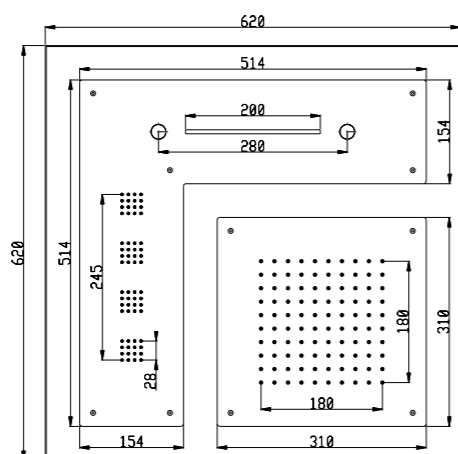

Soffione a incasso a controsoffitto 620x620 mm
False ceiling shower head 620x620mm