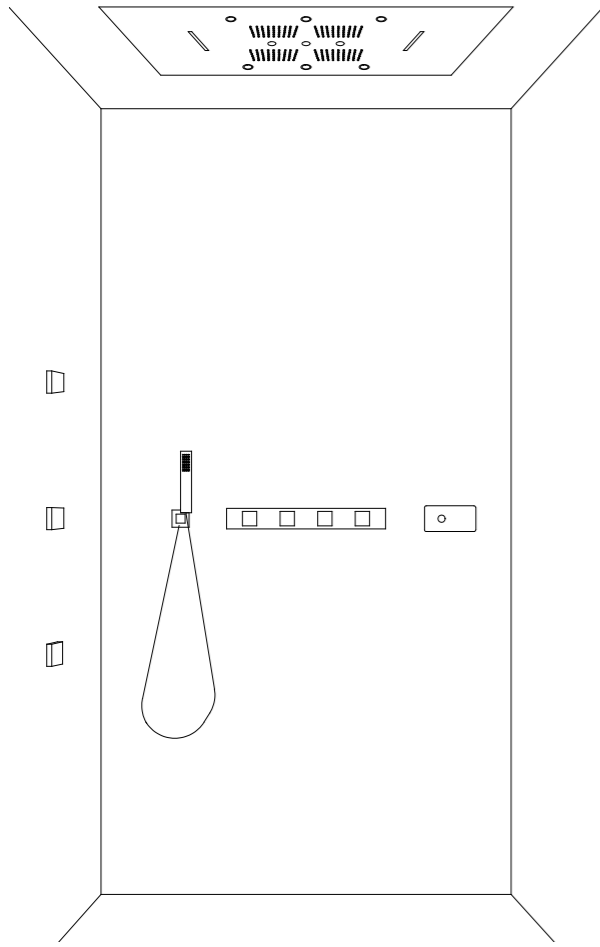

Character, strength and movement to  
harnessing water in all his shapes: rain,  
waterfall and mist.  
Big sizes and multifunction products for  
maximum comfort.

---

[DETAILS](#)

SFO01 D

**ESEMPI COMPOSIZIONI DOCCIA /  
SHOWER INSTALLATION EXAMPLE**