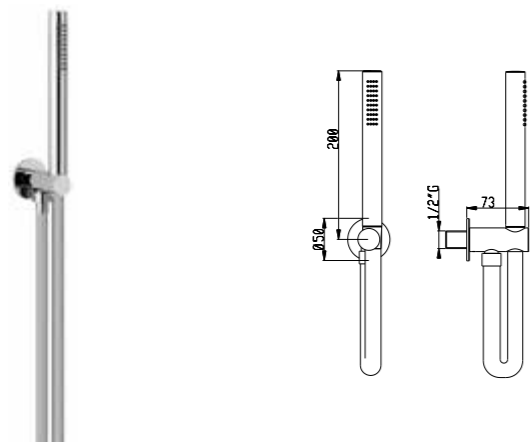

SF098 A  
SD004 A

**Set doccia con presa acqua e supporto per doccetta tonda ottone**

Shower set with wall elbow and shower holder for round brass handshower

Art. SD004 A

Flessibile PVC 150 cm - PVC flexible hose 150 cm  
Presa acqua in ottone - Brass wall elbow