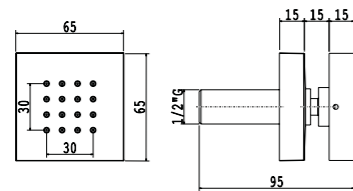

Getto laterale snodato 65x65 mm
Adjustable lateral body jet 65x65 mm

Art. BJ001 B

01Q	Cromo - Chrome	€ 116,00
04Q	Bianco opaco - Matt white	€ 151,00
05Q	Nero opaco - Matt black	€ 151,00
07Q	Nichel spazzolato opaco - Brushed nickel	€ 151,00