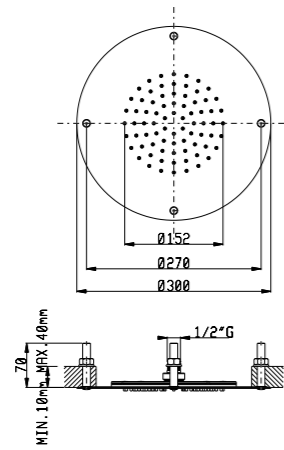

Soffione a incasso a controsoffitto ø 300 mm
False ceiling shower head ø 300 mm

Art. SF054 A

02Q	Acciaio lucido - Mirror steel	€ 330,00
03Q	Acciaio spazzolato - Brushed steel	€ 396,00
04Q	Bianco opaco - Matt white	€ 429,00
05Q	Nero opaco - Matt black	€ 429,00
06Q	Oro - Gold	€ 462,00