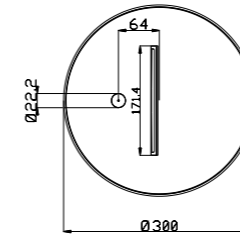

Soffione a controsoffitto ø 300 mm
Ceiling shower ø 300 mm

Art. SF124 A

2 Funzioni: cascata/nebulizzazione
2 ingressi G1/2"

Cascade/mist
1/2" inlets

02Q	Acciaio lucido - Mirror steel	€ 480,00
04Q	Bianco opaco - Matt white	€ 624,00
05Q	Nero opaco - Matt black	€ 624,00