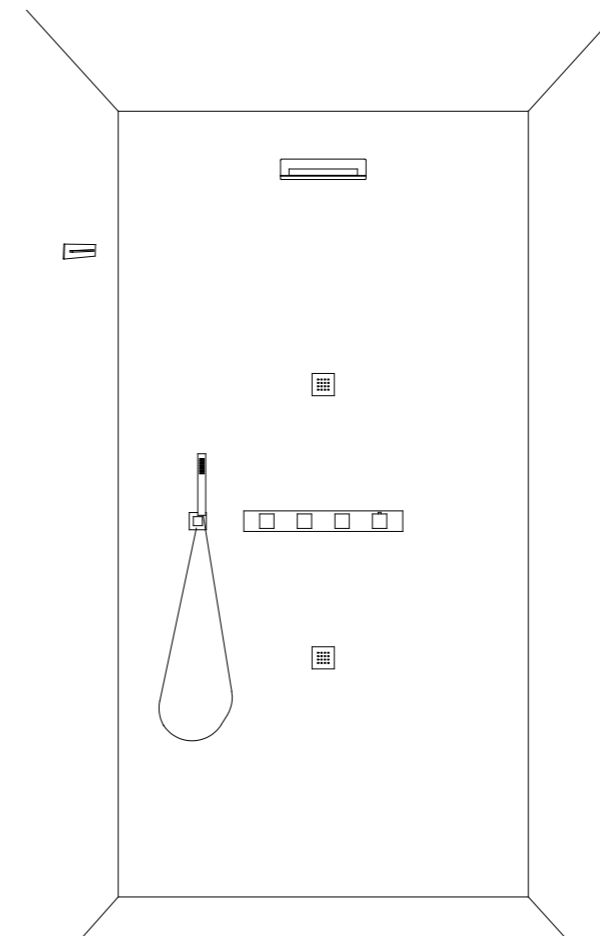

SF082A02Q	€ 420,00
SF079A02Q	€ 400,00
SD002A01Q	€ 122,00
BJ001A01Q*2	€ 190,00
RU004B01Q	€ 425,00
RU004X00Q	€ 575,00
PREZZO TOTALE TOTAL PRICE	€ 2.132,00