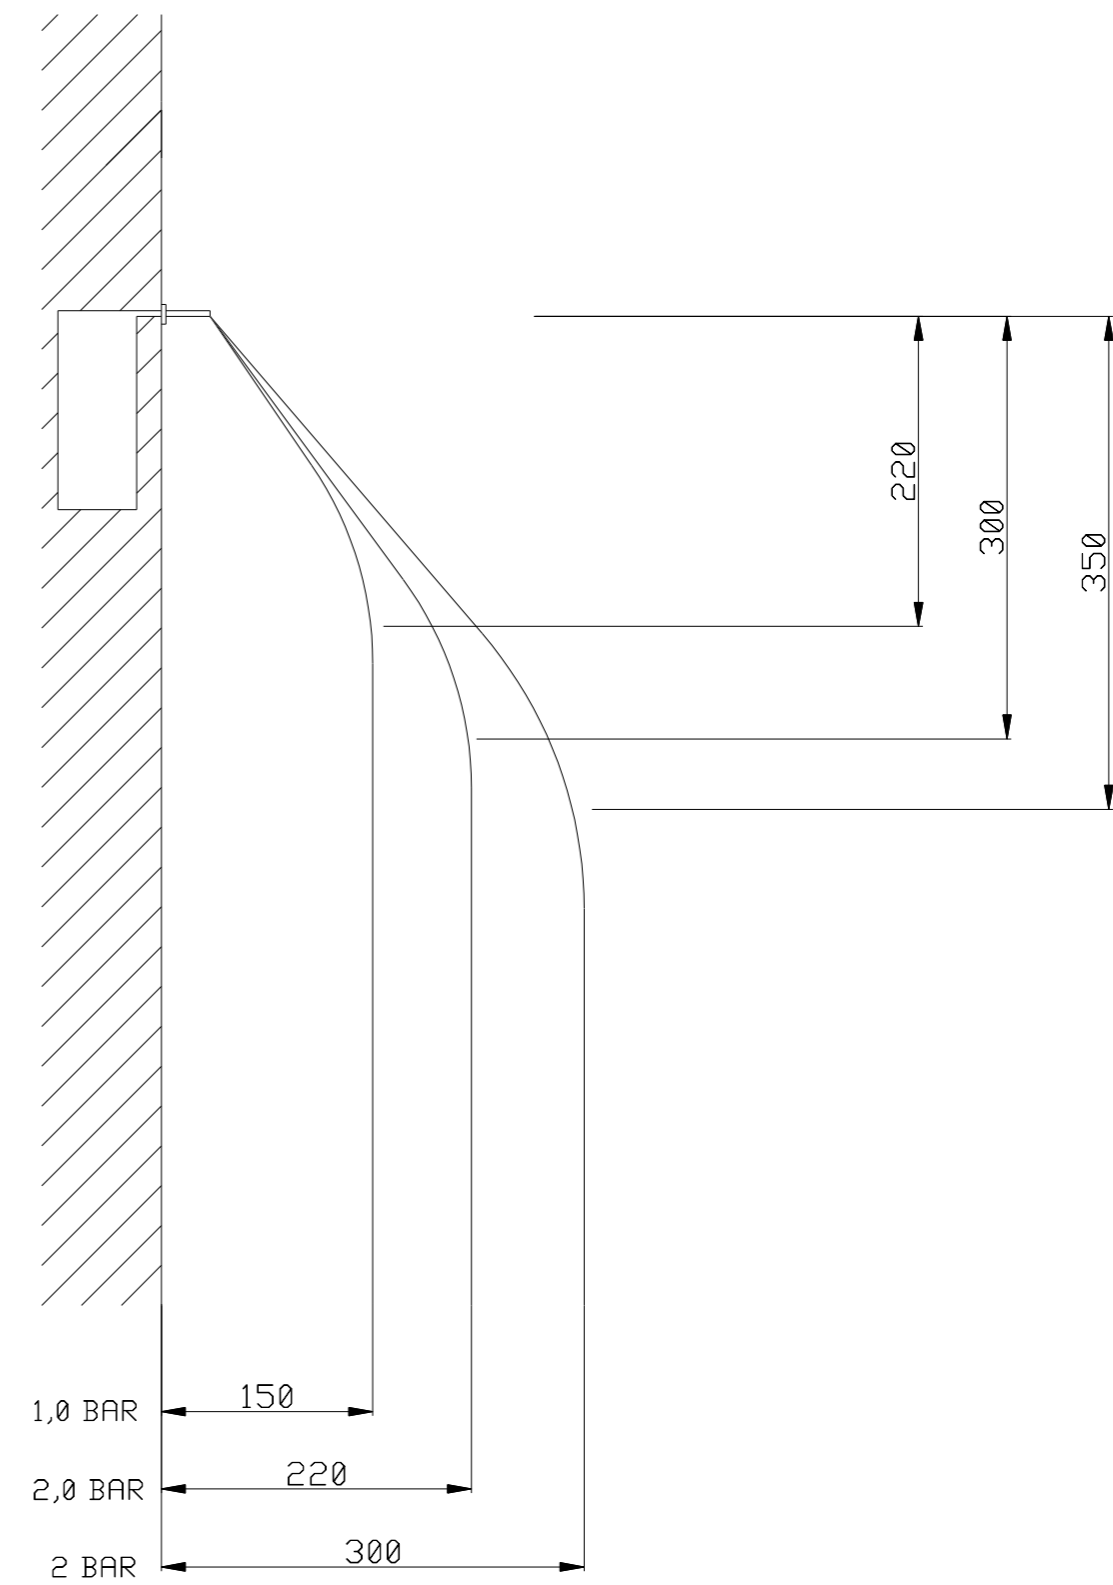

SCHEMA CADUTA ACQUA ART. SF096 A  
WATERFALL SCHEME ART. SF096 A

SCHEMA CADUTA ACQUA ART. SF079 A  
WATERFALL SCHEME ART. SF079 A

A large, black, stylized letter 'S' with a decorative flourish at the top and a small dot at the bottom left.