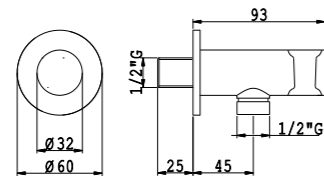

01Q	Cromo - Chrome	€ 110,00