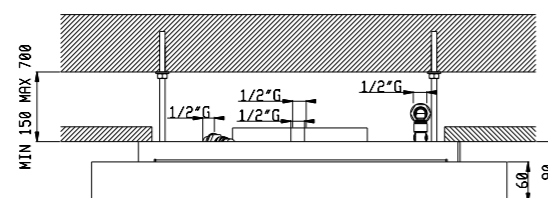

Soffione a incasso a controsoffitto 620x620 mm
False ceiling shower head 620x620mm