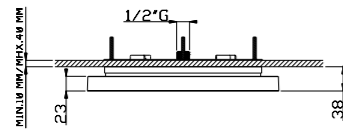

Soffione a controsoffitto ø 300 mm
Ceiling shower ø 300 mm

Art. SF122 A

Monogetto: pioggia
Ingresso G1/2"

Rain
1/2" inlet

02Q	Acciaio lucido - Mirror steel	€ 450,00
04Q	Bianco opaco - Matt white	€ 585,00
05Q	Nero opaco - Matt black	€ 585,00