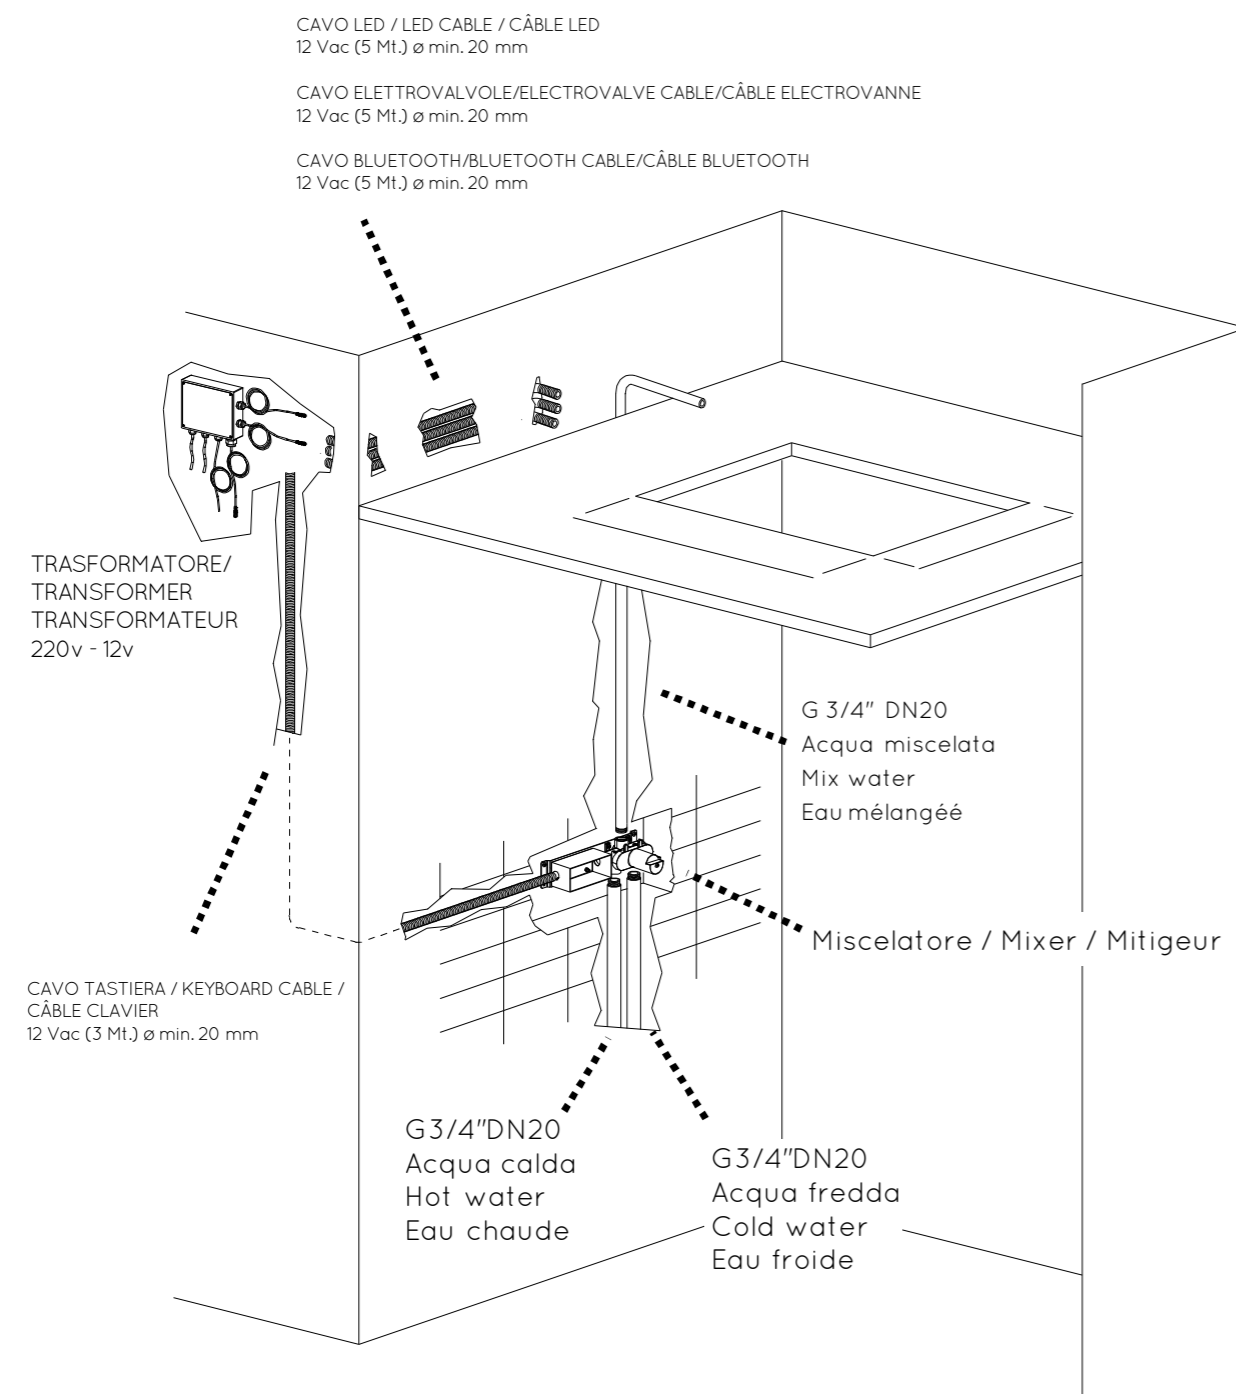

**Technical data LED RGB:**

- electric draw 800mA (12V cc)

DETAILS

KT035A  
(GLASS PAD)

RU401 A  
SD017 A

**INFORMAZIONI TECNICHE PER INSTALLAZIONE /  
TECHNICAL INFORMATION FOR INSTALLATION**

Collegamento elettrico / Electrical connection / Branchement électrique