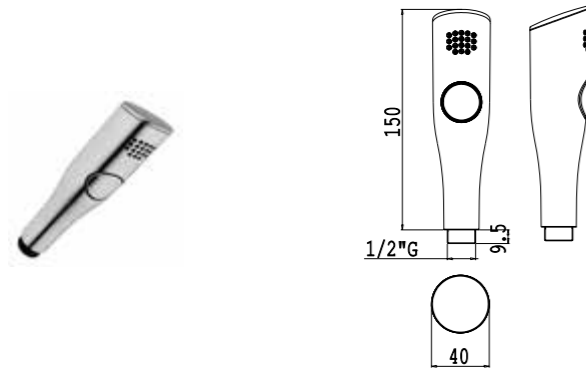

Doccetta shut-off
Shut-off handshower

Art. DC010A

01Q	Cromo - Chrome	€ 18,00
04Q	Bianco opaco - Matt white	€ 11,00
05Q	Nero opaco - Matt black	€ 11,00
06Q	Oro - Gold	€ 30,00

Pres a acqua con valvola di chiusura
Wall elbow with stop valve

Art. PA012 A

01Q	Cromo - Chrome	€ 110,00