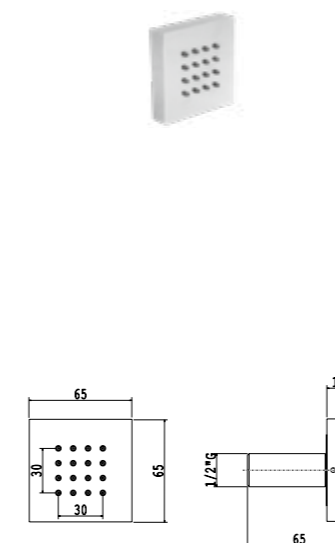

Getto laterale fisso 65x65 mm

Lateral body jet 65x65 mm

Art. BJ001 A

01Q	Cromo - Chrome	€ 95,00
04Q	Bianco opaco - Matt white	€ 124,00
05Q	Nero opaco - Matt black	€ 124,00
07Q	Nichel spazzolato opaco - Brushed nickel	€ 124,00

Set doccia con presa acqua e supporto fisso per doccetta tonda in ottone

Shower set with wall elbow and shower holder for round brass handshower

Art. SD004 C

Flessibile PVC 150 cm - PVC flexible hose 150 cm
Presa acqua in ottone - Brass wall elbow
Rosone quadro - Square rose