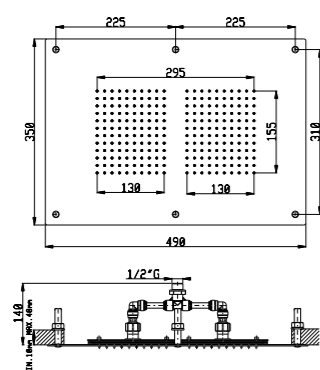

Soffione a incasso a controsoffitto 490x350 mm
False ceiling shower head 490x350 mm

Art. SF023 A

Mono getto: pioggia
Ingresso acqua da 1/2"

Rainfall
1/2" water inlet

02Q	Acciaio lucido - Mirror steel	€ 570,00
03Q	Acciaio spazzolato - Brushed steel	€ 684,00
04Q	Bianco opaco - Matt white	€ 741,00
05Q	Nero opaco - Matt black	€ 741,00
06Q	Oro - Gold	€ 798,00