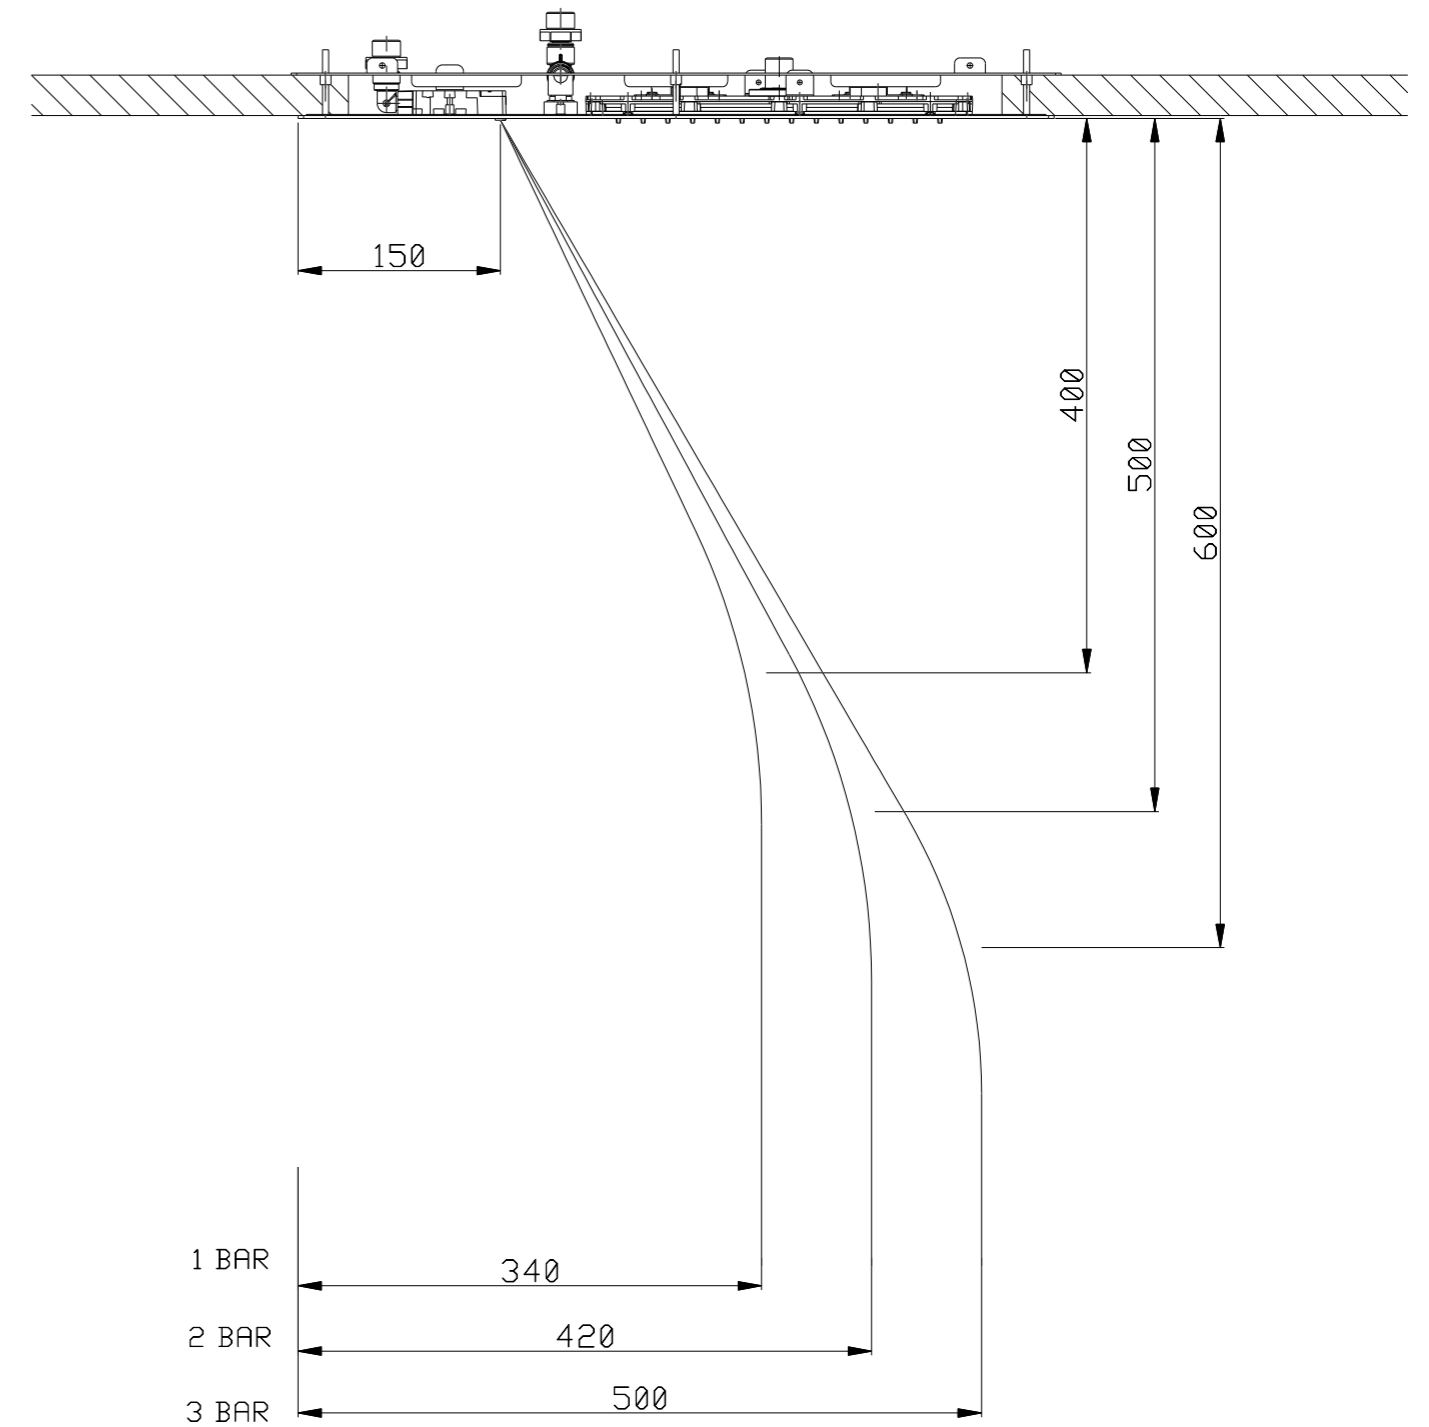

SCHEMA CADUTA ACQUA ART. KT037 A
WATERFALL SCHEME ART. KT037 A