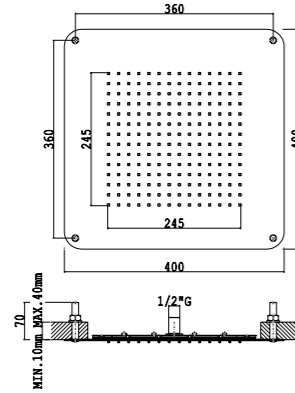

Soffione a incasso a controsoffitto 400x400 mm
False ceiling shower head 400x400 mm

Art. SF069 A

AISI 304L

PVD

29Q	PVD - Copper bronze lucido PVD - Mirror Copper bronze	€ 825,00
30Q	PVD - Gun metal opaco PVD - Matt gun metal	€ 825,00
31Q	PVD - Gun metal lucido PVD - Mirror gun metal	€ 825,00
32Q	PVD - British gold opaco PVD - Matt british gold	€ 825,00