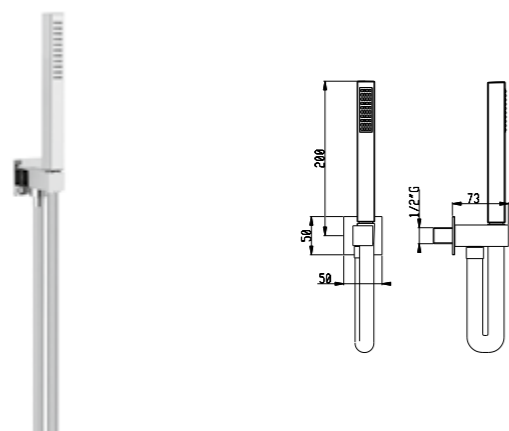

**Set doccia con presa acqua e supporto per doccetta quadrata ABS**  
Shower set with wall elbow and shower holder for square ABS handshower

Art. SD002 B

Flessibile PVC 150 cm  
Presa acqua in ottone

PVC flexible hose 150 cm  
Brass wall elbow