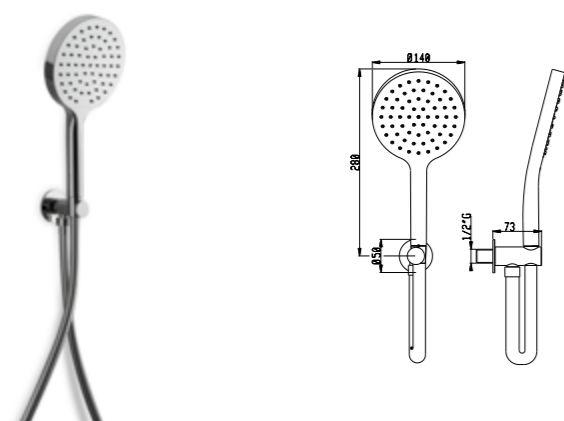

Set doccia con presa acqua e supporto fisso per doccia monogetto ø 140 mm

Shower set with wall elbow and shower holder for ø 140mm handshower