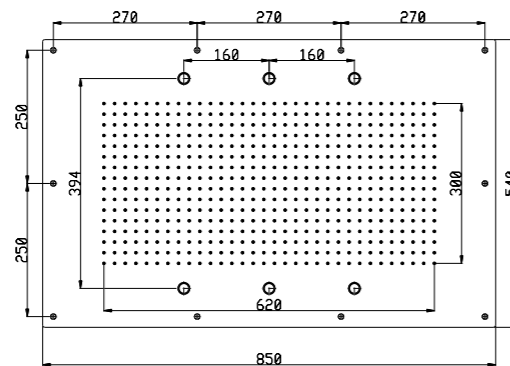

Soffione incasso a controsoffitto 850x540 mm
False ceiling shower head 850x540 mm

Art. SF111 B

Monogetto: pioggia
Ingressi acqua da 1/2"
Con pulsantiera per gestione luci
Telaio di sostegno in acciaio inox incluso
Necessario installare miscelatore a 1 uscita
6 Led RGB

Rainfall
1/2" Water inlet
With remote control light switch
Stainless steel support frame included
Must be matched with mixer with 1 outlet
6 RGB Led

02Q	Acciaio lucido - Mirror steel	€ 2.650,00
03Q	Acciaio spazzolato - Brushed steel	€ 3.180,00

Art. SF111 D

Monogetto: pioggia
Ingressi acqua da 1/2"
Necessaria installazione interruttore on/off esterno al box doccia per accensione luci
Telaio di sostegno in acciaio inox incluso
Necessario installare miscelatore a 1 uscita
6 Led RGB

Rainfall
1/2" Water inlet
Control key for switch on/off light required, installation outside shower cabin
Stainless steel support frame included
Must be matched with mixer with 1 outlet
6 RGB Led

02Q	Acciaio lucido - Mirror steel	€ 2.450,00
03Q	Acciaio spazzolato - Brushed steel	€ 2.940,00