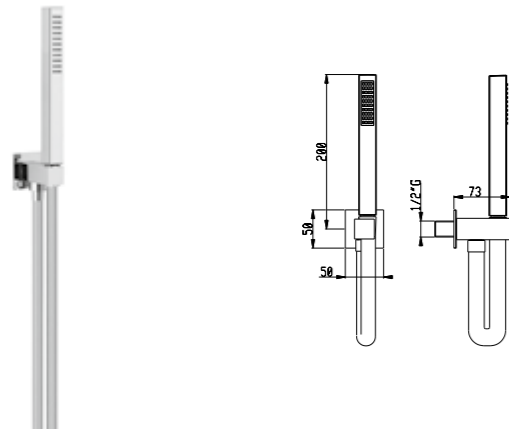

DETAILS

SF096 A

**Set doccia con presa acqua e supporto per doccetta quadrata ABS**

Shower set with wall elbow and shower holder for square ABS handshower

Art. SD002 B

Flessibile PVC 150 cm - PVC flexible hose 150 cm  
Presa acqua in ottone - Brass wall elbow