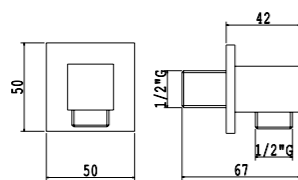

Presacqua
Wall elbow

1/2"

BRASS

01Q	Cromo - Chrome	€ 30,00
04Q	Bianco opaco - Matt white	€ 39,00
05Q	Nero opaco - Matt black	€ 39,00
06Q	Oro - Gold	€ 42,00
07Q	Nichel spazzolato opaco - Brushed nickel	€ 39,00

Presacqua
Wall elbow