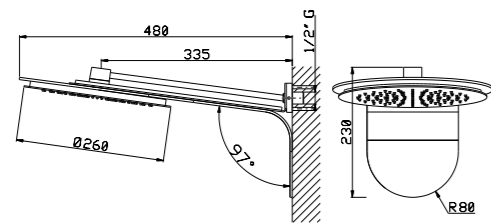

Soffione a parete ø 260 mm
Wall mount shower head ø 260 mm

Art. SF098 A

Mono getto: pioggia
Ingresso acqua da 1/2"

Rainfall
1/2" water inlet

02Q	Acciaio lucido - Mirror steel	€ 300,00
03Q	Acciaio spazzolato - Brushed steel	€ 300,00
04Q	Bianco opaco - Matt white	€ 350,00

SF098 A
SD004 A