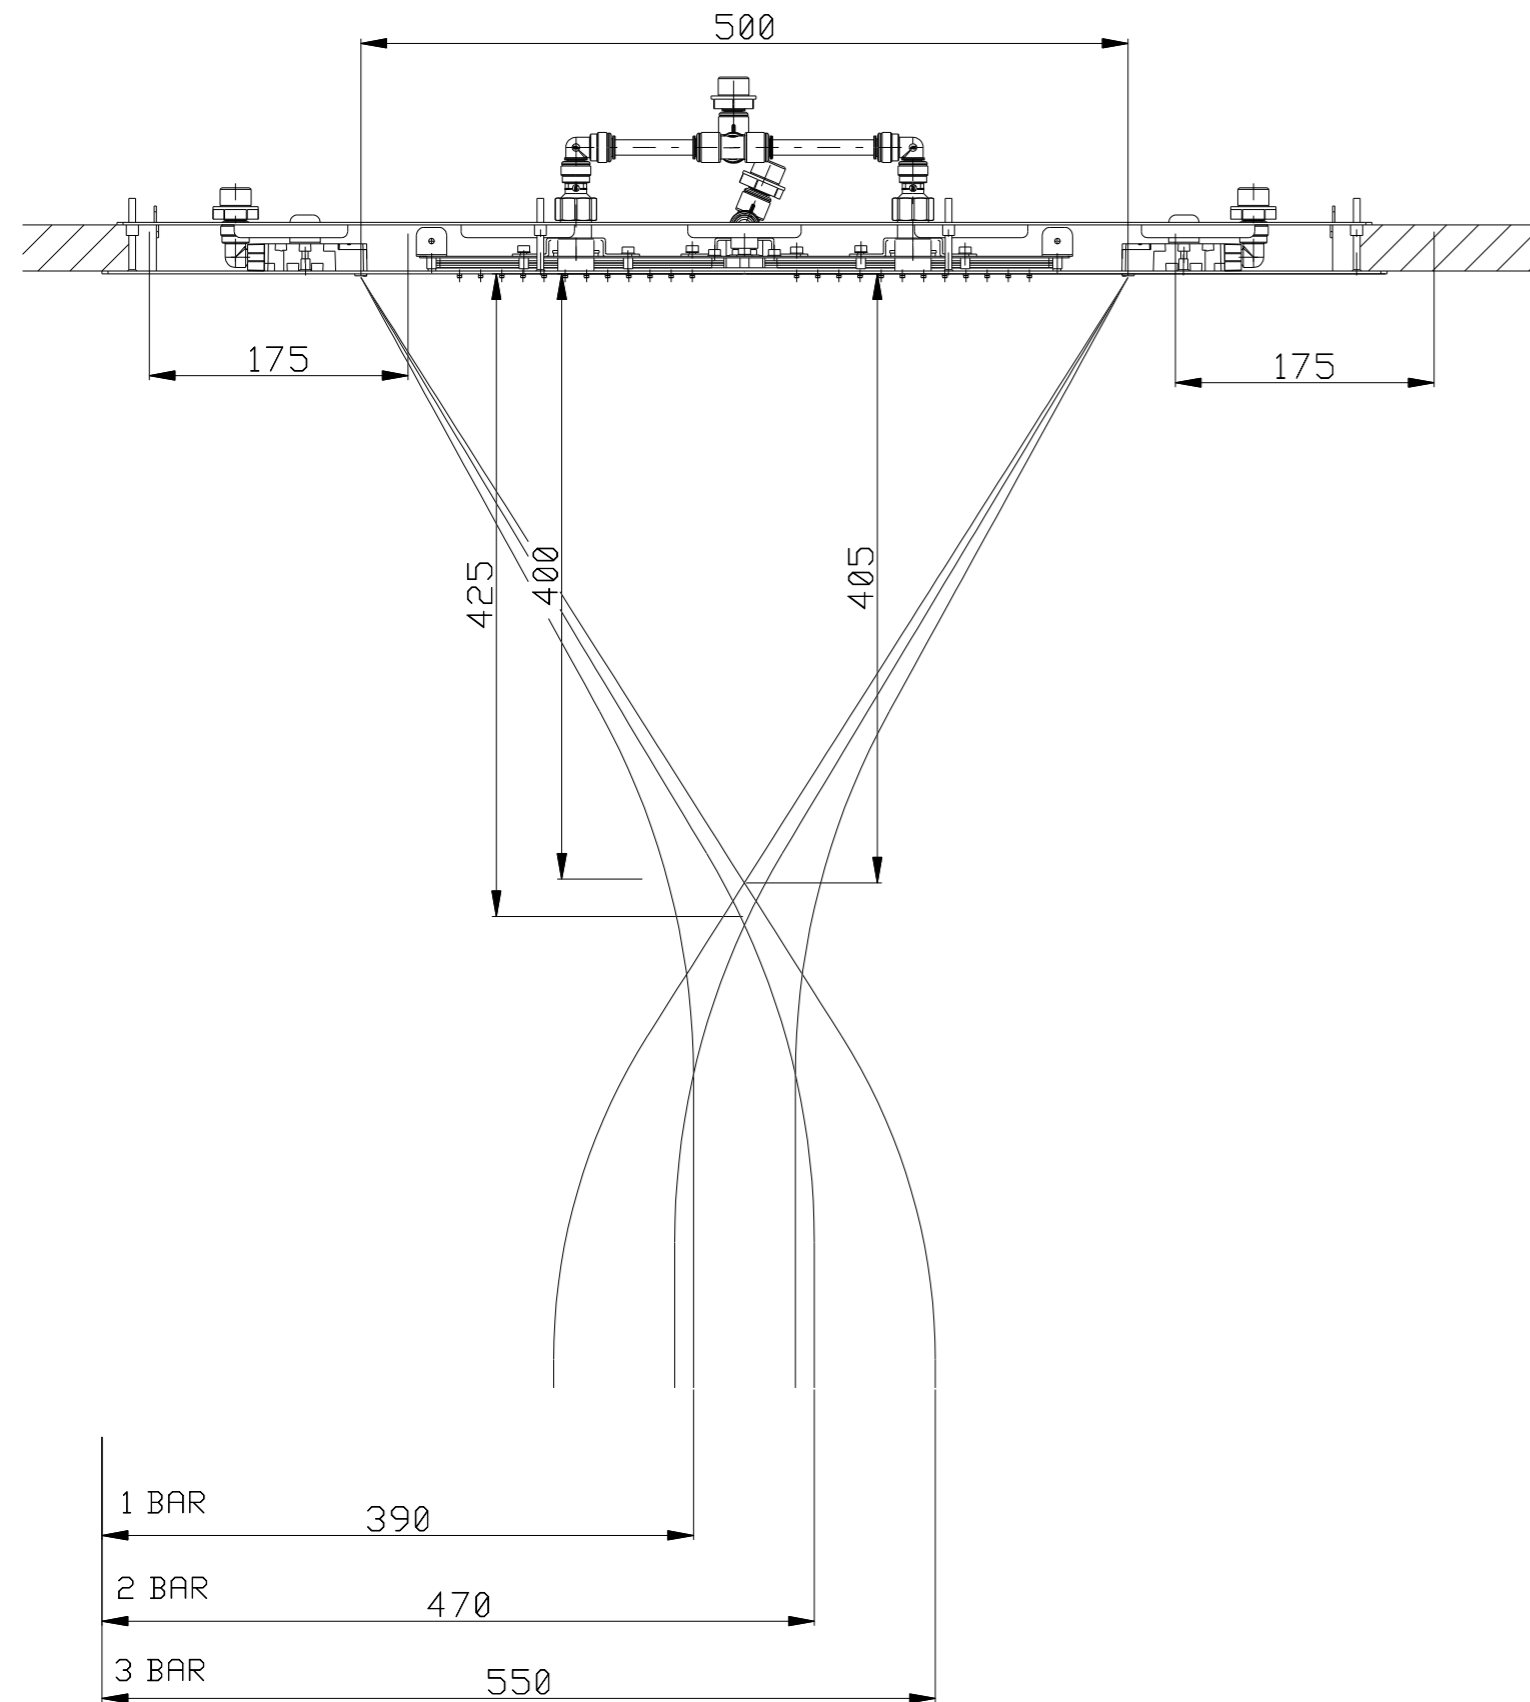

SCHEMA CADUTA ACQUA ART. KT035 A - KT036 A
WATERFALL SCHEME ART. KT035 A - KT036 A