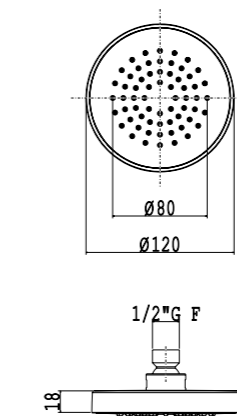

01Q	Cromo - Chrome	€ 38,00

Art. SF067 A