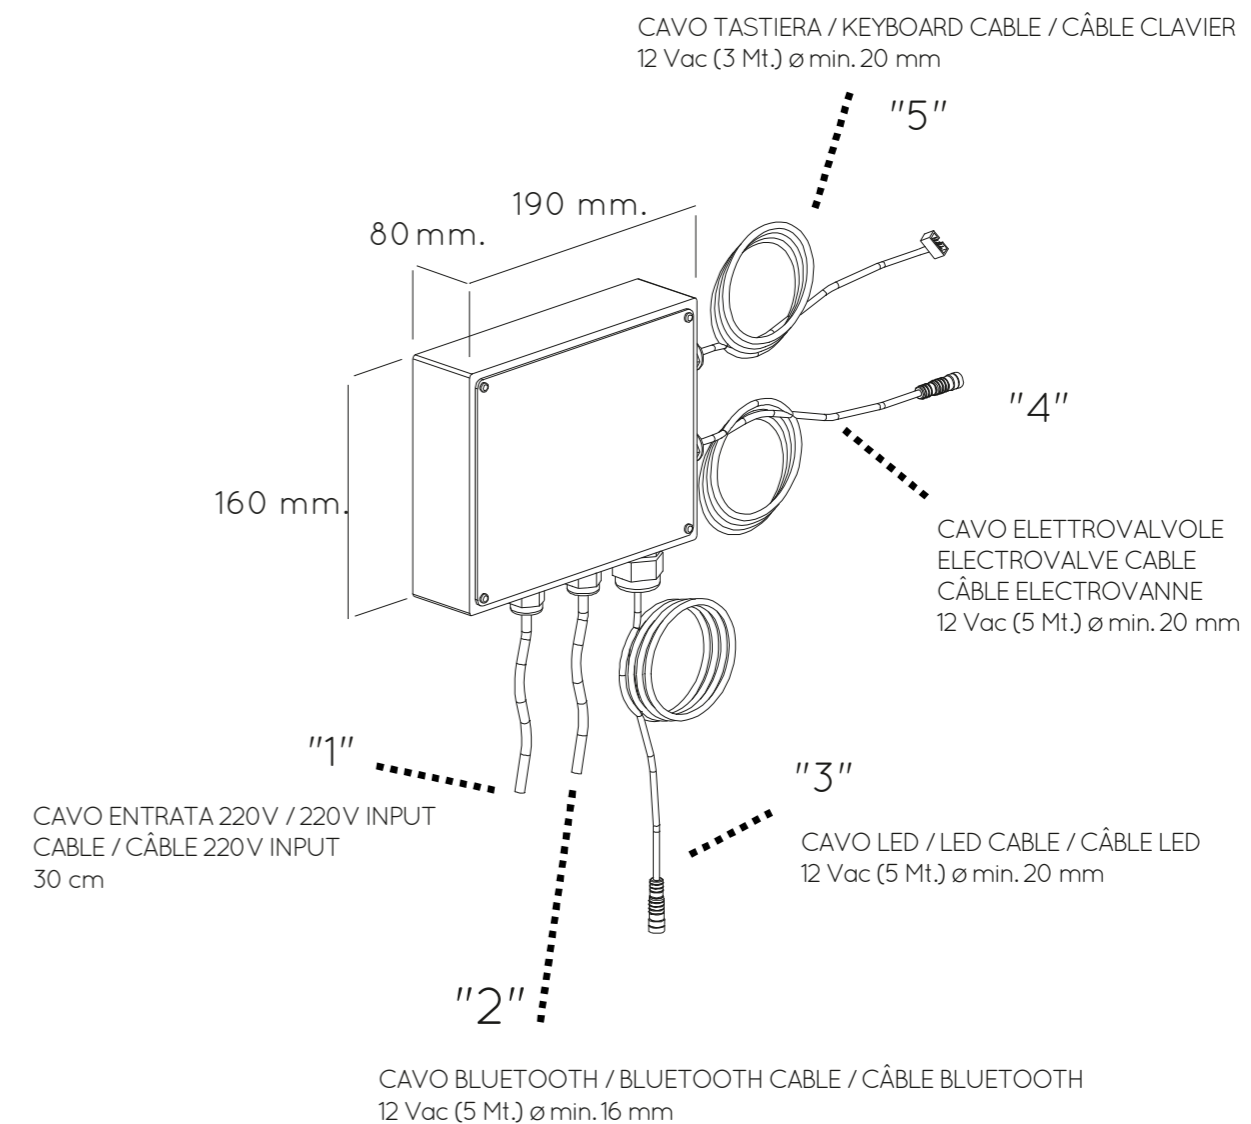

**INFORMAZIONI TECNICHE PER INSTALLAZIONE /
TECHNICAL INFORMATION FOR INSTALLATION**

Collegamento elettrico / Electrical connection / Branchement électrique

È necessaria l'installazione di un interruttore ON/OFF (non fornito) sull'alimentazione del trasformatore
Require installation of controll key for switch ON/OFF (not included) lights on trasformer power supply
Il est nécessaire d'installer un interrupteur marche/arrêt (non fourni d'usine) sur l'alimentation du transformateur (fourni d'usine)

Installazione / Installations / Installation