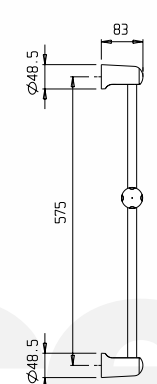

9920M9

dedi + 201

9920N1

dedi + 203

Asta per doccia in ottone, Ø 25mm, con supporto doccia orientabile in abs, flessibile doppia aggraffatura 1,5m e doccetta in abs.

Slide rail in brass, Ø 25mm, with swivel bracket in abs, flexible tube double fastening 1,5m, handshower in abs.