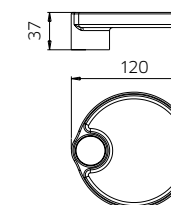

Asta per doccia in ottone, Ø 25mm, con supporto doccia orientabile in abs.

Slide rail in brass, Ø 25mm, with swivel bracket in abs.

Barre de douche en laiton, Ø 25mm, avec support orientable en abs.

Messing Dusche Stange, Ø 25mm, mit verstellbarer Brausehalter abs.

Barra ducha en latón, Ø 25mm, con soporte de ducha orientable en abs.

Asta per doccia in ottone, Ø 18mm, con supporto doccia orientabile in abs.

Slide rail in brass, Ø 18mm, with swivel bracket in abs.

Barre de douche en laiton, Ø 18mm, avec support orientable en abs.

Messing Dusche Stange, Ø 18mm, mit verstellbarer Brausehalter abs.

Barra ducha en latón, Ø 18mm, con soporte de ducha orientable en abs.

Asta per doccia in ottone, Ø 25mm regolabile per ristrutturazioni, con supporto doccia orientabile in abs.

Slide rail in brass, Ø 25mm adjustable for renovations, with swivel bracket in abs.

Barre de douche en laiton Ø 25mm adjustable pour restructuration, avec support orientable en abs.

Messing Dusche Stange, Ø 25mm, einstellbar für die Umstrukturierung, mit verstellbarer Brausehalter abs.

Barra ducha en latón, Ø 25mm, regulable por reestructuración, con soporte de ducha orientable en abs.

Asta per doccia in ottone, Ø 18mm, con supporto doccia orientabile in abs.

Slide rail in brass, Ø 18mm, with swivel bracket in abs.

Barre de douche en laiton, Ø 18mm, avec support orientable en abs.

Messing Dusche Stange, Ø 18mm, mit verstellbarer Brausehalter abs.

Barra ducha en latón, Ø 18mm, con soporte de ducha orientable en abs.

Porta sapone in abs per asta doccia Ø 18mm, 20mm, 25mm.

Abs Soap dish for slide rail Ø 18mm, 20mm, 25mm.

Porte savon en abs pour barre de douche Ø 18mm, 20mm, 25mm.

Abs Seifenhalter für Dusche Stange Ø 18mm, 20mm, 25mm.

Jabonera en abs para barra ducha Ø 18mm, 20mm, 25mm.

9920N7

dedi plus

992084