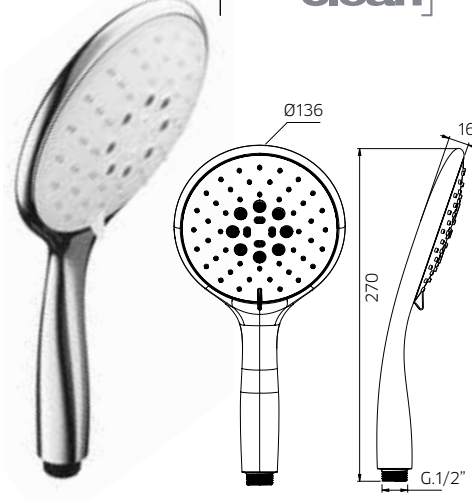

991124

703 [easy clean]