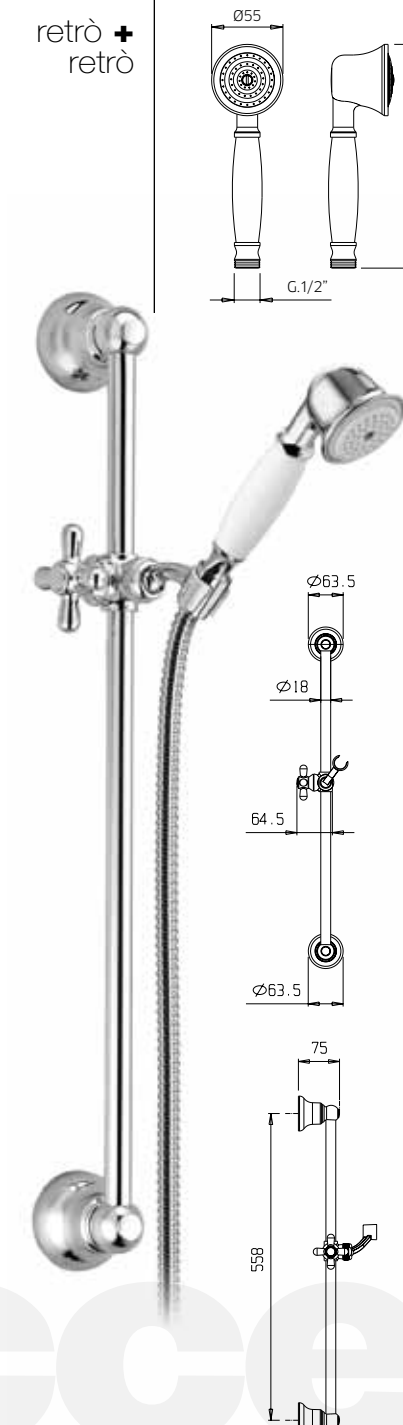

9920N2

9920N3

9920N4

9920N5

992008

992007

Asta per doccia in ottone, 16x16mm, con supporto doccia orientabile in abs.

Slide rail in brass, 16x16mm, with swivel bracket in abs.