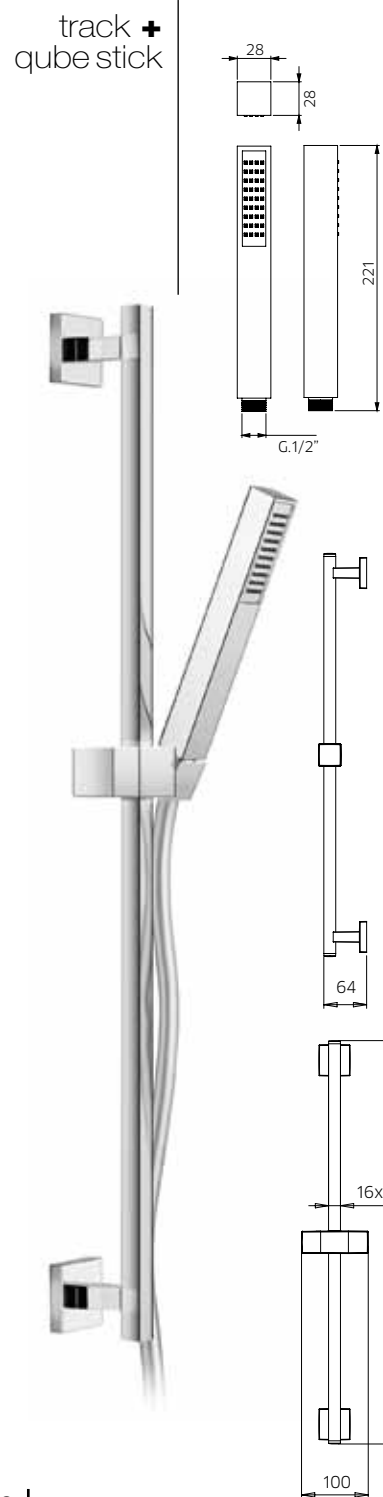

Barra ducha en latón, Ø 18mm, con soporte de ducha orientable en abs, flexible double grapado 1,5m y ducha de mano en abs.

Asta per doccia in ottone, Ø 18mm, con supporto doccia orientabile in abs, flessibile doppia aggraffatura 1,5m e doccetta in abs.

Slide rail in brass, Ø 18mm, with swivel bracket in abs, flexible tube double fastening 1,5m, handshower in abs.

Barre de douche en laiton, Ø 18mm, avec support orientable en abs, avec douchette en abs, flexible double maille 1,5m.

Messing Dusche Stange, Ø 18mm, mit verstellbarer Brausehalter abs, Handbrause abs, und Brauseschlauch agraff 1,5m.

Barra ducha en latón, Ø 18mm, con soporte de ducha orientable en abs, flexible double grapado 1,5m y ducha de mano en abs.

Asta per doccia in ottone, Ø 18mm, con supporto doccia orientabile in abs, flessibile doppia aggraffatura 1,5m e doccetta in abs.

Slide rail in brass, Ø 18mm, with swivel bracket in abs, flexible tube double fastening 1,5m, handshower in abs.

Barre de douche en laiton, Ø 18mm, avec support orientable en abs, avec douchette en abs, flexible double maille 1,5m.

Messing Dusche Stange, Ø 18mm, mit verstellbarer Brausehalter abs, Handbrause abs, und Brauseschlauch agraff 1,5m.

Barra ducha en latón, Ø 18mm, con soporte de ducha orientable en abs, flexible double grapado 1,5m y ducha de mano en abs.

9920B3