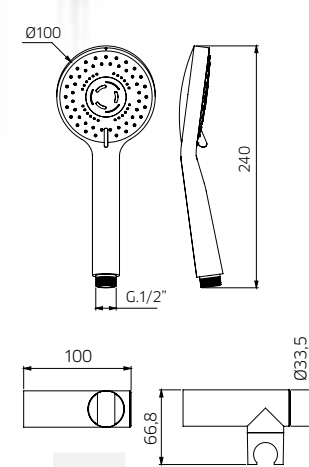

9910E9

103

[easy clean]