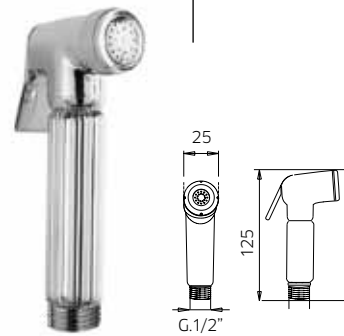

991146

garda