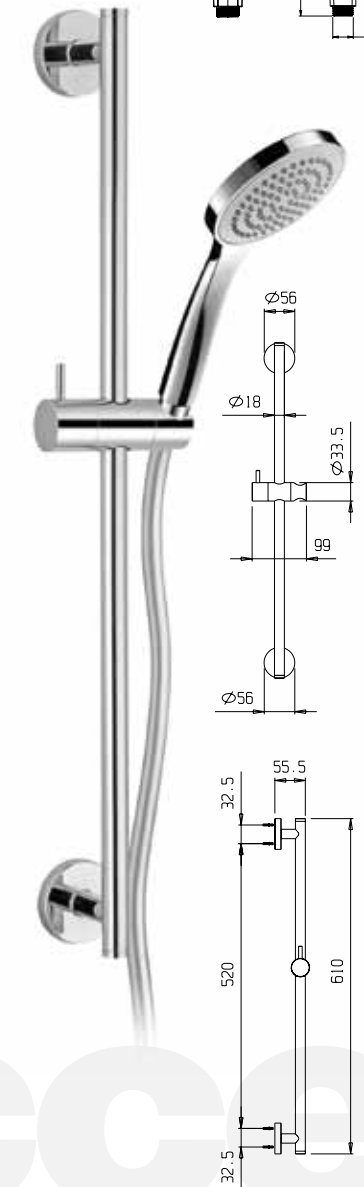

digit + 103

992097

digit + digit 120

992047

digit + 201

Asta per doccia in ottone, Ø 18mm, con supporto doccia orientabile in abs, flessibile doppia aggraffatura 1,5m e doccetta 3 getti in abs.

Slide rail in brass, Ø 18mm, with swivel bracket in abs, flexible tube double fastening 1,5m, handshower 3 jets spray in abs.