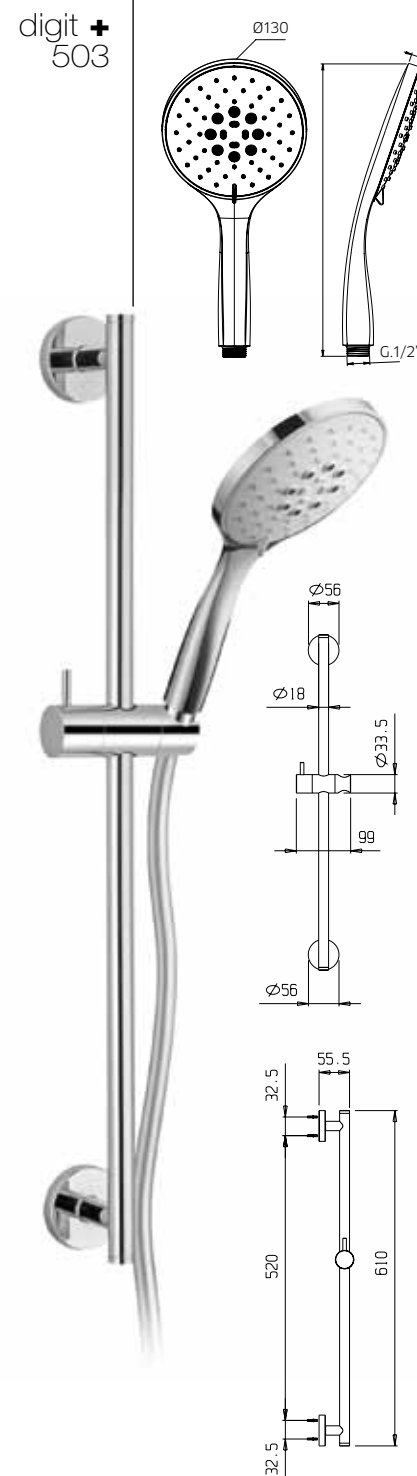

Barra ducha en latón, Ø 18mm, con soporte de ducha orientable en abs, flexible double grapado 1,5m y ducha de mano 3 chorros en abs.

Asta per doccia in ottone, Ø 18mm, con supporto doccia orientabile in abs, flessibile doppia aggraffatura 1,5m e doccetta in abs.

Slide rail in brass, Ø 18mm, with swivel bracket in abs, flexible tube double fastening 1,5m, handshower in abs.

Barre de douche en laiton, Ø 18mm, avec support orientable en abs, avec douchette en abs, flexible double maille 1,5m.

Messing Dusche Stange, Ø 18mm, mit verstellbarer Brausehalter abs, Handbrause abs, und Brauseschlauch agraff 1,5m.

Barra ducha en latón, Ø 18mm, con soporte de ducha orientable en abs, flexible double grapado 1,5m y ducha de mano en abs.

Asta per doccia in ottone, Ø 18mm, con supporto doccia orientabile in abs, flessibile doppia aggraffatura 1,5m e doccetta 3 getti in abs.

Slide rail in brass, Ø 18mm, with swivel bracket in abs, flexible tube double fastening 1,5m, handshower 3 jets spray in abs.

Barre de douche en laiton, Ø 18mm, avec support orientable en abs, avec douchette 3 jets en abs, flexible double maille 1,5m.

Messing Dusche Stange, Ø 18mm, mit verstellbarer Brausehalter abs, 3-Strahl-Handbrause abs, und Brauseschlauch agraff 1,5m.

Barra ducha en latón, Ø 18mm, con soporte de ducha orientable en abs, flexible double grapado 1,5m y ducha de mano 3 chorros en abs.

9920B6