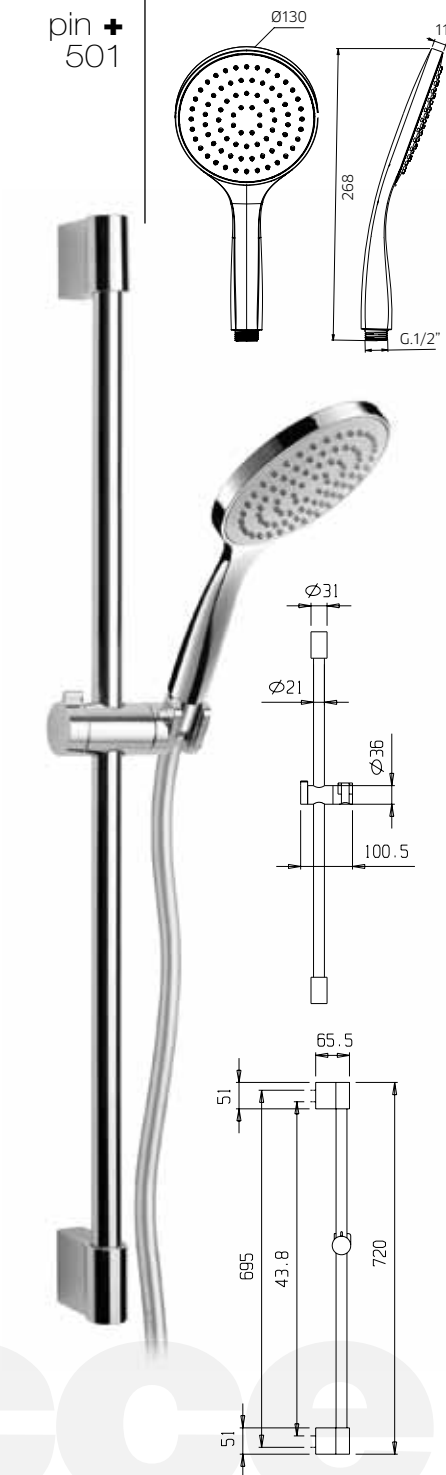

9920F8

9920F9

9920M5

9920G1

9920G2

9920G3

Asta per doccia in ottone, Ø 21mm, con supporto doccia orientabile in abs, flessibile doppia aggraffatura 1,5m e doccetta 3 getti in abs.

Slide rail in brass, Ø 21mm, with swivel bracket in abs, flexible tube double fastening 1,5m, handshower 3 jets spray in abs.