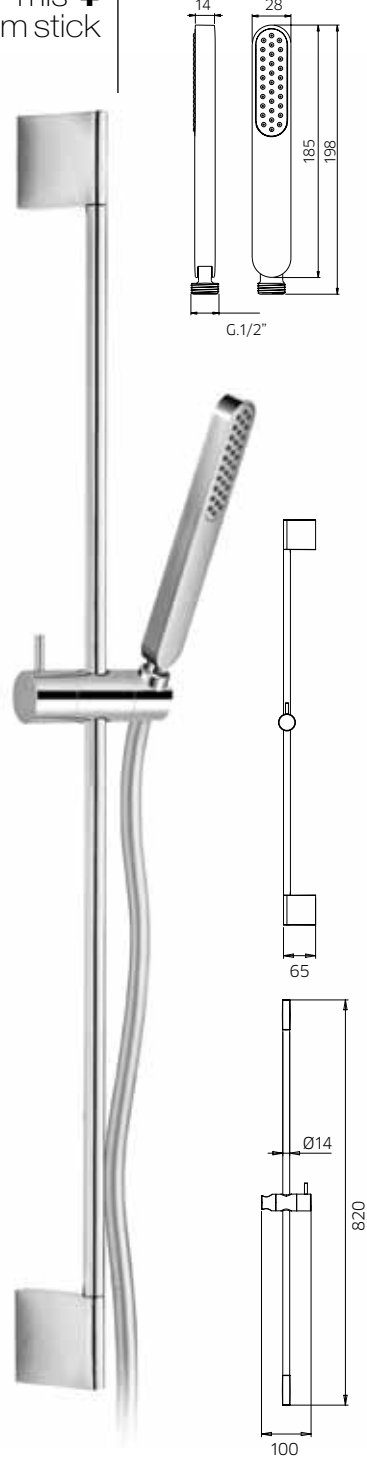

Asta per doccia in ottone, Ø 14mm, con supporto doccia orientabile in abs, flessibile doppia aggraffatura 1,5m e doccetta in abs.

Slide rail in brass, Ø 14mm, with swivel bracket in abs, flexible tube double fastening 1,5m, handshower in abs.

Barre de douche en laiton, Ø 14mm, avec support orientable en abs, avec douchette en abs, flexible double maille 1,5m.

Messing Dusche Stange, Ø 14mm, mit verstellbarer Brausehalter abs, Handbrause abs, und Brauseschlauch agraff 1,5m.

Barra ducha en latón, Ø 14mm, con soporte de ducha orientable en abs, flexible double grapado 1,5m y ducha de mano en abs.

Asta per doccia in ottone, Ø 14mm, con supporto doccia orientabile in abs, flessibile doppia aggraffatura 1,5m e doccetta in abs.

Slide rail in brass, Ø 14mm, with swivel bracket in abs, flexible tube double fastening 1,5m, handshower in abs.

Barre de douche en laiton, Ø 14mm, avec support orientable en abs, avec douchette en abs, flexible double maille 1,5m.

Messing Dusche Stange, Ø 14mm, mit verstellbarer Brausehalter abs, Handbrause abs, und Brauseschlauch agraff 1,5m.

Barra ducha en latón, Ø 14mm, con soporte de ducha orientable en abs, flexible double grapado 1,5m y ducha de mano en abs.

Asta per doccia in ottone, Ø 14mm, con supporto doccia orientabile in abs, flessibile doppia aggraffatura 1,5m e doccetta in abs.

Slide rail in brass, Ø 14mm, with swivel bracket in abs, flexible tube double fastening 1,5m, handshower in abs.

Barre de douche en laiton, Ø 14mm, avec support orientable en abs, avec douchette en abs, flexible double maille 1,5m.

Messing Dusche Stange, Ø 14mm, mit verstellbarer Brausehalter abs, Handbrause abs, und Brauseschlauch agraff 1,5m.