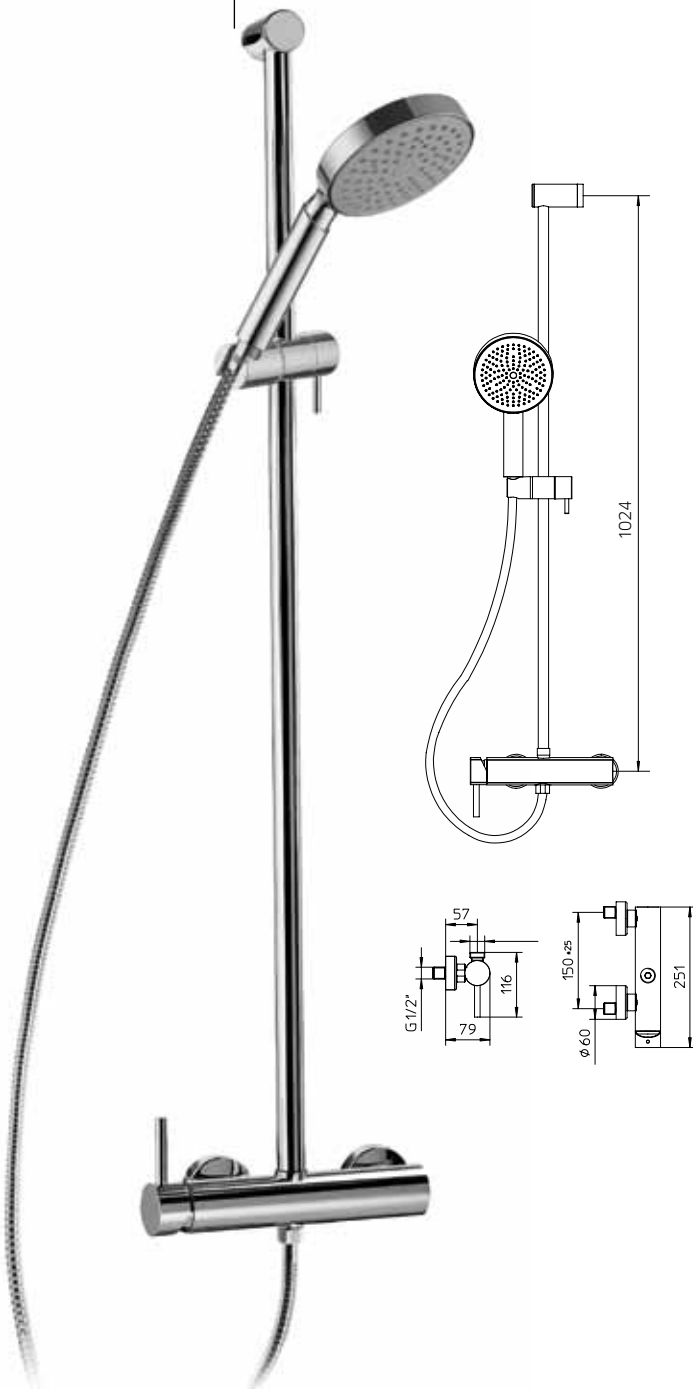

102046

ttai + digit

[easy clean]
[no hot]