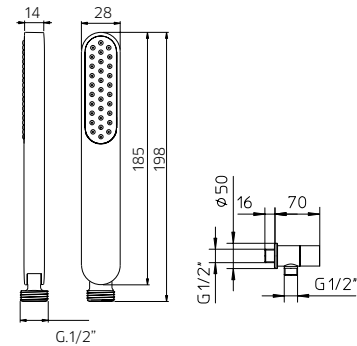

9910G9

m stick

[easy clean]