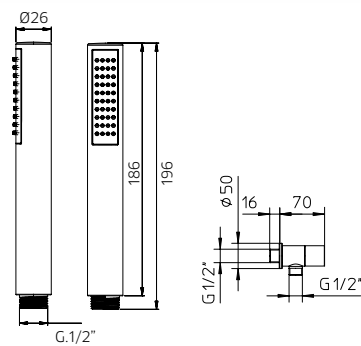

Swivel bracket in brass with water delivery, flexible 1,5m and handshower in abs 28x14mm.

Support mural orientable en laiton avec alimentation, flexible 1,5m et douchette en abs 28x14mm.

Messing Verstellbarer Brausehalter mit Wasserversorgung, Brauseschlauch 1,5m und Abs Handbrause 28x14mm.

Soporte ducha orientable en latón con toma de agua, flexible 1,5m y ducha de mano en abs 28x14mm.

Supporto doccia orientabile in ottone con erogazione, flessibile 1,5m e doccetta in abs 80x95mm.

Swivel bracket in brass with water delivery, flexible 1,5m and handshower in abs 80x95mm.

Support mural orientable en laiton avec alimentation, flexible 1,5m et douchette en abs 80x95mm.

Messing Verstellbarer Brausehalter mit Wasserversorgung, Brauseschlauch 1,5m und Abs Handbrause 80x95mm.

Soporte ducha orientable en latón con toma de agua, flexible 1,5m y ducha de mano en abs 80x95mm.

Supporto doccia orientabile in ottone con erogazione, flessibile 1,5m e doccetta in abs 28x28mm.

Swivel bracket in brass with water delivery, flexible 1,5m and handshower in abs 28x28mm.

Support mural orientable en laiton avec alimentation, flexible 1,5m et douchette en abs 28x28mm.

Messing Verstellbarer Brausehalter mit Wasserversorgung, Brauseschlauch 1,5m und Abs Handbrause 28x28mm.

Soporte ducha orientable en latón con toma de agua, flexible 1,5m y ducha de mano en abs 28x28mm.

9910G5

idrotech stick

[easy clean]