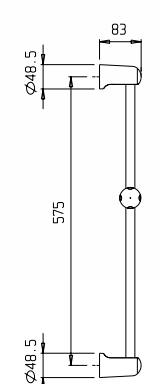

9920M9

dedi + 201

9920N1

dedi + 203

Asta per doccia in ottone, Ø 25mm, con supporto doccia orientabile in abs, flessibile doppia aggraffatura 1,5m e doccetta in abs.

Slide rail in brass, Ø 25mm, with swivel bracket in abs, flexible tube double fastening 1,5m, handshower in abs.