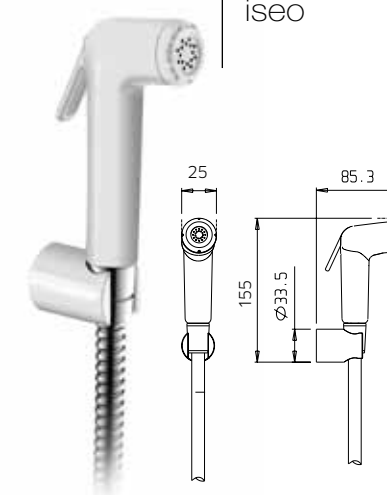

991027

iseo