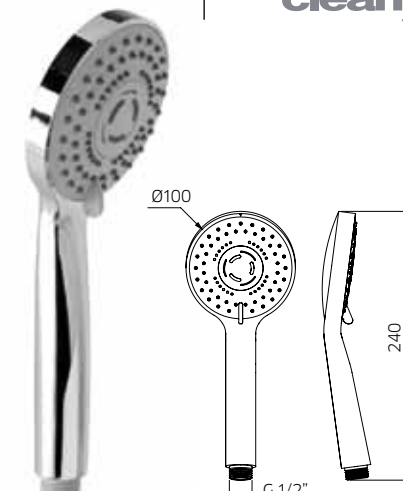

991112

103 [easy clean]