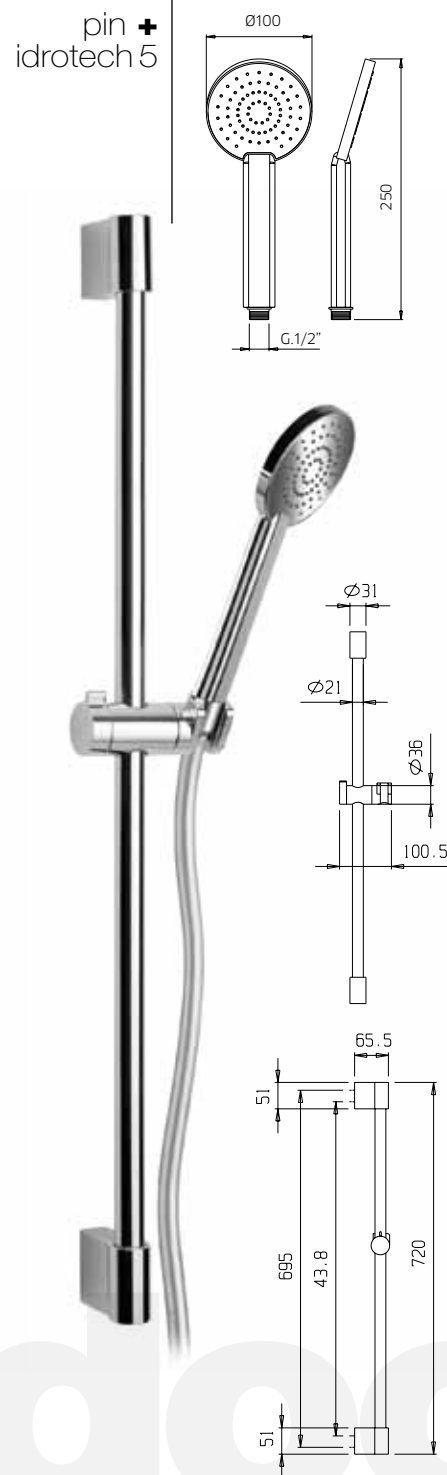

9920F8

9920F9

9920M5

9920G1

9920G2

9920G3

Asta per doccia in ottone, Ø 21mm, con supporto doccia orientabile in abs, flessibile doppia aggraffatura 1,5m e doccetta 3 getti in abs.

Slide rail in brass, Ø 21mm, with swivel bracket in abs, flexible tube double fastening 1,5m, handshower 3 jets spray in abs.