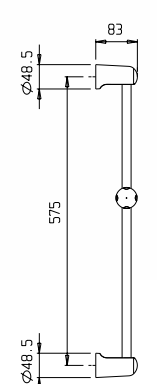

9920M7

dedi + 101