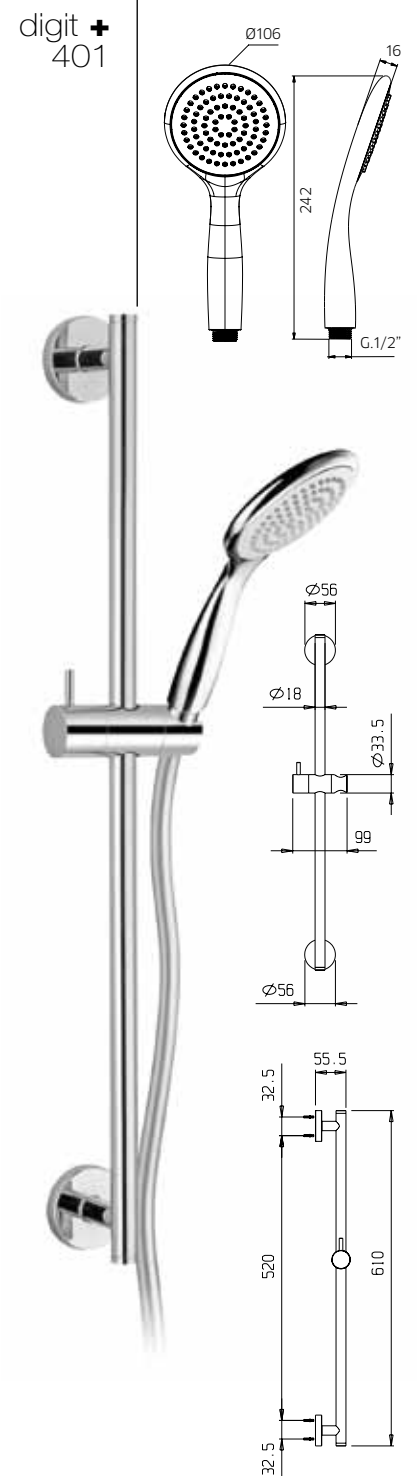

Asta per doccia in ottone, Ø 18mm, con supporto doccia orientabile in abs, flessibile doppia aggraffatura 1,5m e doccetta 3 getti in abs.

Slide rail in brass, Ø 18mm, with swivel bracket in abs, flexible tube double fastening 1,5m, handshower 3 jets spray in abs.

Barre de douche en laiton, Ø 18mm, avec support orientable en abs, avec douchette 3 jets en abs, flexible double maille 1,5m.

Messing Dusche Stange, Ø 18mm, mit verstellbarer Brausehalter abs, 3-Strahl-Handbrause abs, und Brauseschlauch agraff 1,5m.

Barra ducha en latón, Ø 18mm, con soporte de ducha orientable en abs, flexible double grapado 1,5m y ducha de mano 3 chorros en abs.

Asta per doccia in ottone, Ø 18mm, con supporto doccia orientabile in abs, flessibile doppia aggraffatura 1,5m e doccetta in abs.

Slide rail in brass, Ø 18mm, with swivel bracket in abs, flexible tube double fastening 1,5m, handshower in abs.

Barre de douche en laiton, Ø 18mm, avec support orientable en abs, avec douchette en abs, flexible double maille 1,5m.

Messing Dusche Stange, Ø 18mm, mit verstellbarer Brausehalter abs, Handbrause abs, und Brauseschlauch agraff 1,5m.

Barra ducha en latón, Ø 18mm, con soporte de ducha orientable en abs, flexible double grapado 1,5m y ducha de mano en abs.

Asta per doccia in ottone, Ø 18mm, con supporto doccia orientabile in abs, flessibile doppia aggraffatura 1,5m e doccetta 3 getti in abs.

Slide rail in brass, Ø 18mm, with swivel bracket in abs, flexible tube double fastening 1,5m, handshower 3 jets spray in abs.

Barre de douche en laiton, Ø 18mm, avec support orientable en abs, avec douchette 3 jets en abs, flexible double maille 1,5m.

Messing Dusche Stange, Ø 18mm, mit verstellbarer Brausehalter abs, 3-Strahl-Handbrause abs, und Brauseschlauch agraff 1,5m.