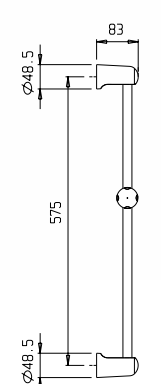

992092

dedi + proxima