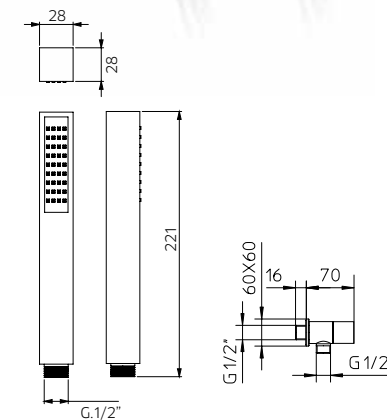

[easy clean]

9910G3

qube stick

[easy clean]

Supporto doccia orientabile in ottone con erogazione, flessibile 1,5m e doccetta in abs Ø 55mm.

Swivel bracket in brass with water delivery, flexible 1,5m and handshower in abs Ø 55mm.