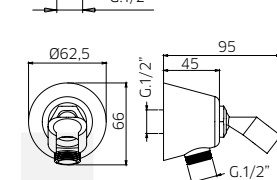

9910H5

retrò