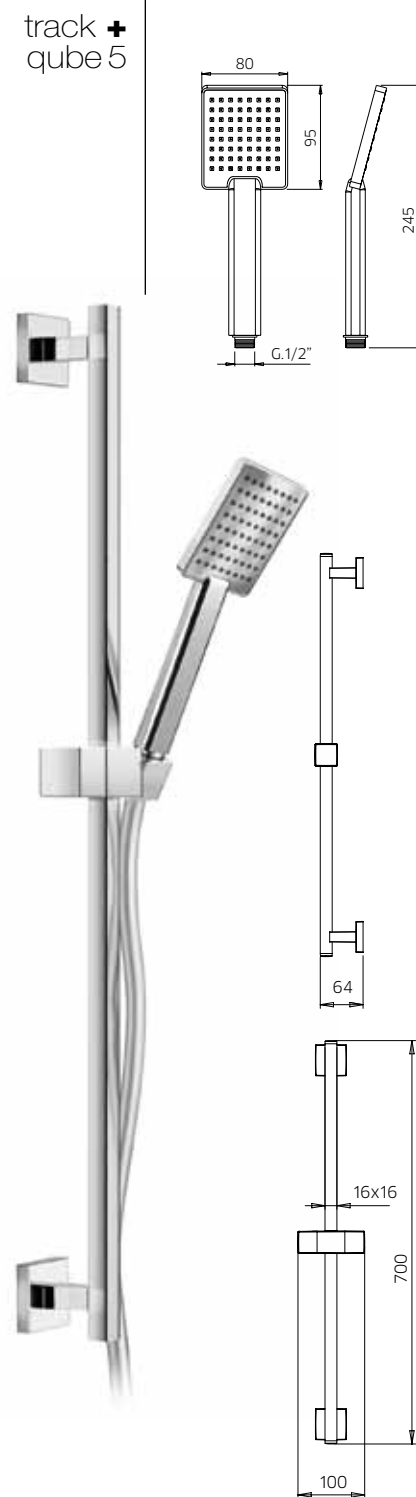

Asta per doccia in ottone, 16x16mm, con supporto doccia orientabile in abs, flessibile doppia aggraffatura 1,5m e doccetta in abs.

Slide rail in brass, 16x16mm, with swivel bracket in abs, flexible tube double fastening 1,5m, handshower in abs.

Barre de douche en laiton, 16x16mm, avec support orientable en abs, avec douchette en abs, flexible double maille 1,5m.

Messing Dusche Stange, 16x16mm, mit verstellbarer Brausehalter abs, Handbrause abs, und Brauseschlauch agraff 1,5m.

Barra ducha en latón, 16x16mm, con soporte de ducha orientable en abs, flexible double grapado 1,5m y ducha de mano en abs.

Asta per doccia in ottone, 16x16mm, con supporto doccia orientabile in abs, flessibile doppia aggraffatura 1,5m e doccetta in abs.

Slide rail in brass, 16x16mm, with swivel bracket in abs, flexible tube double fastening 1,5m, handshower in abs.

Barre de douche en laiton, 16x16mm, avec support orientable en abs, avec douchette en abs, flexible double maille 1,5m.

Messing Dusche Stange, 16x16mm, mit verstellbarer Brausehalter abs, Handbrause abs, und Brauseschlauch agraff 1,5m.

Barra ducha en latón, 16x16mm, con soporte de ducha orientable en abs, flexible double grapado 1,5m y ducha de mano en abs.

Asta per doccia in ottone, Ø 18mm, con supporto doccia orientabile in abs, flessibile doppia aggraffatura 1,5m e doccetta in abs.

Slide rail in brass, Ø 18mm, with swivel bracket in abs, flexible tube double fastening 1,5m, handshower in abs.

Barre de douche en laiton, Ø 18mm, avec support orientable en abs, avec douchette en abs, flexible double maille 1,5m.

Messing Dusche Stange, Ø 18mm, mit verstellbarer Brausehalter abs, Handbrause abs, und Brauseschlauch agraff 1,5m.