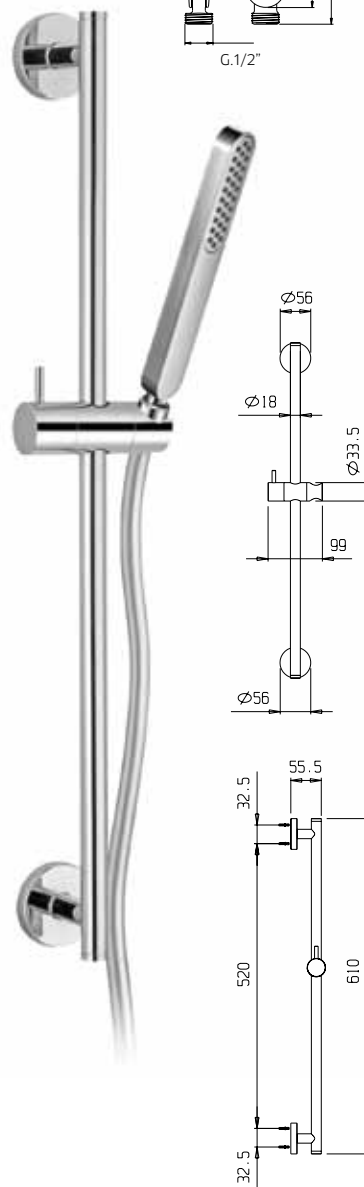

992043

digit + m stick