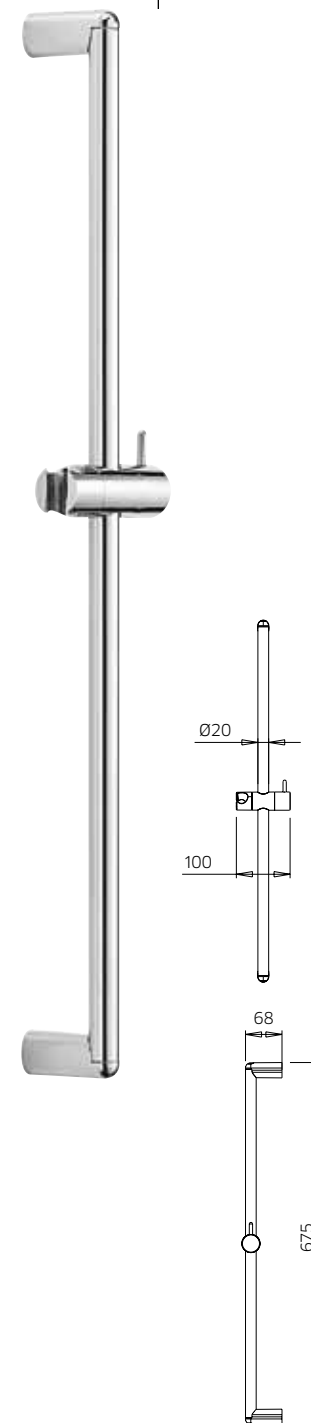

992038

wild

9920N6

pin

992086

digit

Asta per doccia in ottone, Ø 25mm, con supporto doccia orientabile in abs.

Slide rail in brass, Ø 25mm, with swivel bracket in abs.