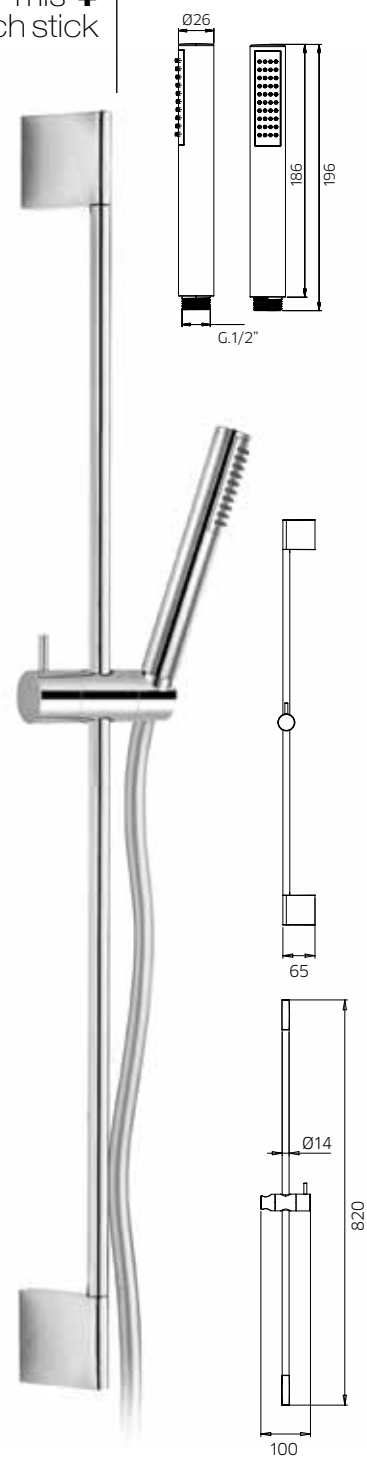

Barra ducha en latón, Ø 14mm, con soporte de ducha orientable en abs, flexible double grapado 1,5m y ducha de mano en abs.

Asta per doccia in ottone, Ø 14mm, con supporto doccia orientabile in abs, flessibile doppia aggraffatura 1,5m e doccetta in abs.

Slide rail in brass, Ø 14mm, with swivel bracket in abs, flexible tube double fastening 1,5m, handshower in abs.

Barre de douche en laiton, Ø 14mm, avec support orientable en abs, avec douchette en abs, flexible double maille 1,5m.

Messing Dusche Stange, Ø 14mm, mit verstellbarer Brausehalter abs, Handbrause abs, und Brauseschlauch agraff 1,5m.

Barra ducha en latón, Ø 14mm, con soporte de ducha orientable en abs, flexible double grapado 1,5m y ducha de mano en abs.

Asta per doccia in ottone, Ø 14mm, con supporto doccia orientabile in abs, flessibile doppia aggraffatura 1,5m e doccetta 3 getti in abs.

Slide rail in brass, Ø 14mm, with swivel bracket in abs, flexible tube double fastening 1,5m, handshower 3 jets spray in abs.

Barre de douche en laiton, Ø 14mm, avec support orientable en abs, avec douchette 3 jets en abs, flexible double maille 1,5m.

Messing Dusche Stange, Ø 14mm, mit verstellbarer Brausehalter abs, 3-Strahl-Handbrause abs, und Brauseschlauch agraff 1,5m.

Barra ducha en latón, Ø 14mm, con soporte de ducha orientable en abs, flexible double grapado 1,5m y ducha de mano 3 chorros en abs.