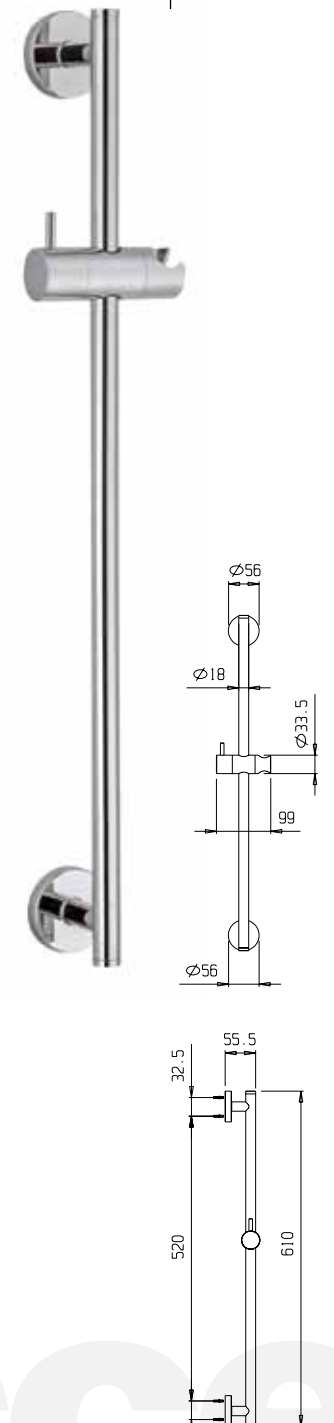

992038

wild

9920N6

pin

992086

digit

Asta per doccia in ottone, Ø 25mm, con supporto doccia orientabile in abs.

Slide rail in brass, Ø 25mm, with swivel bracket in abs.