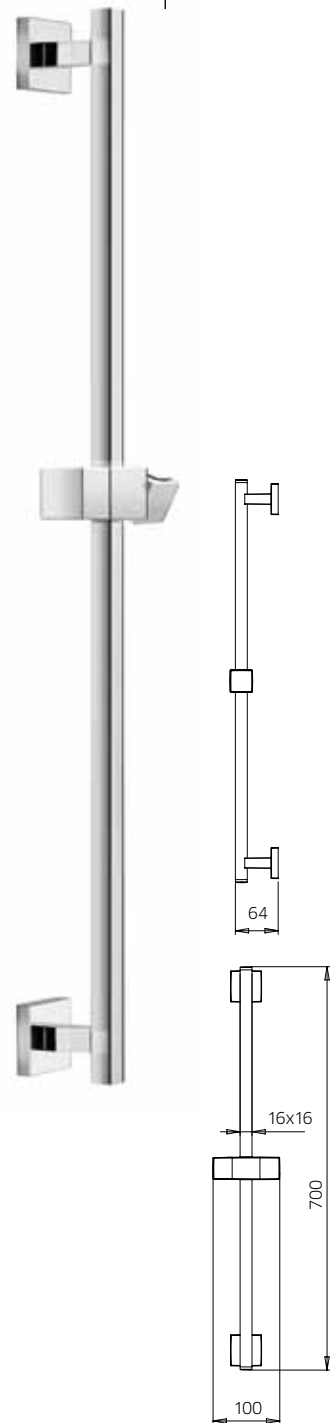

Barra ducha en latón, Ø 18mm, con soporte de ducha orientable en abs.

Asta per doccia in ottone, Ø 14mm, con supporto doccia orientabile in abs.

Slide rail in brass, Ø 14mm, with swivel bracket in abs.

Barre de douche en laiton, Ø 14mm, avec support orientable en abs.

Messing Dusche Stange, Ø 14mm, mit verstellbarer Brausehalter abs.

Barra ducha en latón, Ø 14mm, con soporte de ducha orientable en abs.

Asta per doccia in ottone, Ø 20mm, con supporto doccia orientabile in abs.

Slide rail in brass, Ø 20mm, with swivel bracket in abs.

Barre de douche en laiton, Ø 20mm, avec support orientable en abs.

Messing Dusche Stange, Ø 20mm, mit verstellbarer Brausehalter abs.

Barra ducha en latón, Ø 20mm, con soporte de ducha orientable en abs.

Asta per doccia in ottone, Ø 21mm, con supporto doccia orientabile in abs.

Slide rail in brass, Ø 21mm, with swivel bracket in abs.

Barre de douche en laiton, Ø 21mm, avec support orientable en abs.

Messing Dusche Stange, Ø 21mm, mit verstellbarer Brausehalter abs.

Barra ducha en latón, Ø 21mm, con soporte de ducha orientable en abs.

Asta per doccia in ottone, Ø 18mm, con supporto doccia orientabile in abs.

Slide rail in brass, Ø 18mm, with swivel bracket in abs.

Barre de douche en laiton, Ø 18mm, avec support orientable en abs.

Messing Dusche Stange, Ø 18mm, mit verstellbarer Brausehalter abs.

Barra ducha en latón, Ø 18mm, con soporte de ducha orientable en abs.

992041

track