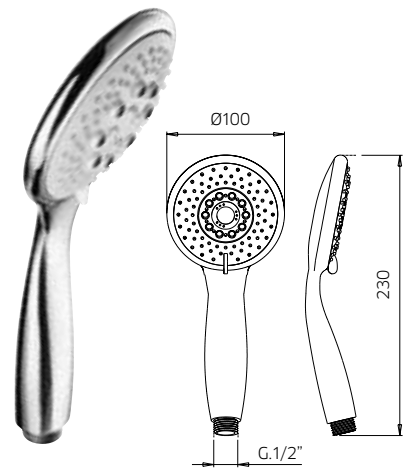

Doccetta in abs Ø 100mm, 3 getti.
Handshower in abs Ø 100mm, 3 jets spray.
Douchette en abs Ø 100mm, 3 jets.
Abs Handbrause Ø 100mm, 3-Strahl.
Ducha de mano en abs Ø 100mm, 3 chorros.

991122

403 [easy clean]