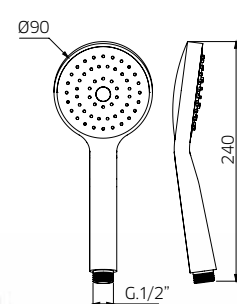

9920M7

dedi + 101