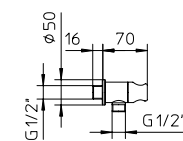

9910H2

adams