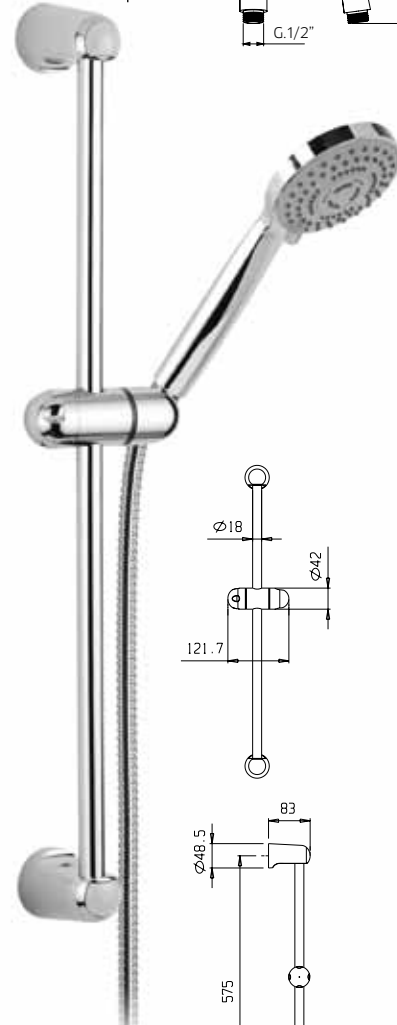

9920M9

dedi + 201

9920N1

dedi + 203

Asta per doccia in ottone, Ø 25mm, con supporto doccia orientabile in abs, flessibile doppia aggraffatura 1,5m e doccetta in abs.

Slide rail in brass, Ø 25mm, with swivel bracket in abs, flexible tube double fastening 1,5m, handshower in abs.