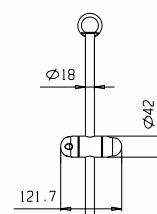

9920N1

dedi + 203