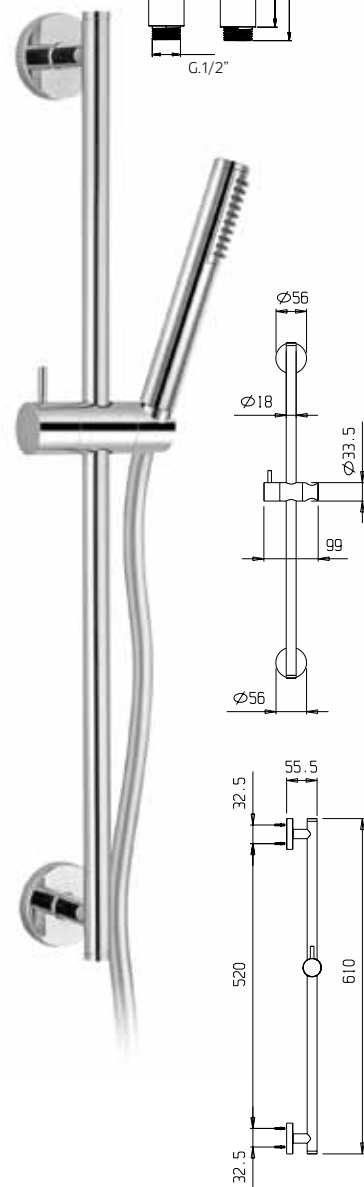

Barra ducha en latón, Ø 18mm, con soporte de ducha orientable en abs, flexible double grapado 1,5m y ducha de mano 3 chorros en abs.

Asta per doccia in ottone, Ø 18mm, con supporto doccia orientabile in abs, flessibile doppia aggraffatura 1,5m e doccetta in abs.

Slide rail in brass, Ø 18mm, with swivel bracket in abs, flexible tube double fastening 1,5m, handshower in abs.

Barre de douche en laiton, Ø 18mm, avec support orientable en abs, avec douchette en abs, flexible double maille 1,5m.

Messing Dusche Stange, Ø 18mm, mit verstellbarer Brausehalter abs, Handbrause abs, und Brauseschlauch agraff 1,5m.

Barra ducha en latón, Ø 18mm, con soporte de ducha orientable en abs, flexible double grapado 1,5m y ducha de mano en abs.

Asta per doccia in ottone, Ø 18mm, con supporto doccia orientabile in abs, flessibile doppia aggraffatura 1,5m e doccetta in abs.

Slide rail in brass, Ø 18mm, with swivel bracket in abs, flexible tube double fastening 1,5m, handshower in abs.

Barre de douche en laiton, Ø 18mm, avec support orientable en abs, avec douchette en abs, flexible double maille 1,5m.

Messing Dusche Stange, Ø 18mm, mit verstellbarer Brausehalter abs, Handbrause abs, und Brauseschlauch agraff 1,5m.

Barra ducha en latón, Ø 18mm, con soporte de ducha orientable en abs, flexible double grapado 1,5m y ducha de mano en abs.

992080

digit + idrotech stick