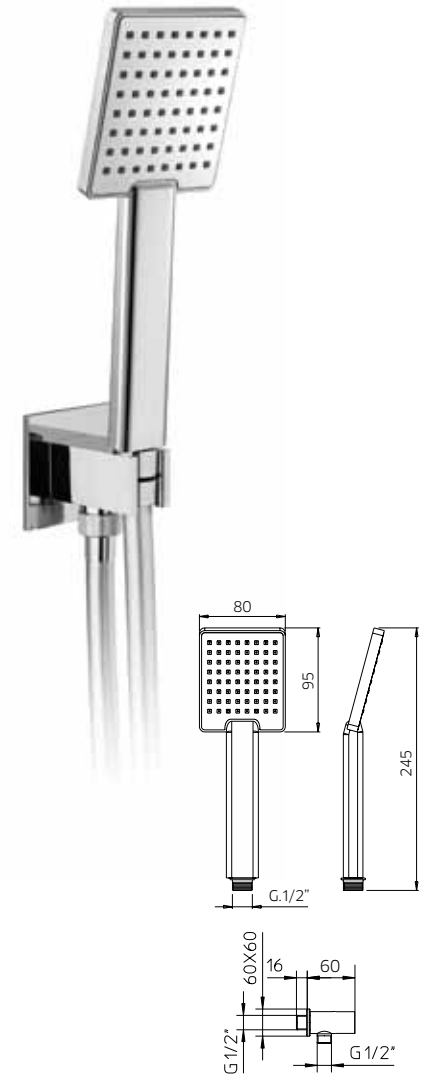

qube 5

[easy clean]

doccette

Supporto doccia fisso in ottone con erogazione, flessibile 1,5m e doccetta in abs 28x28mm.

Fixed bracket in brass with water delivery, flexible 1,5m and handshower in abs 28x28mm.