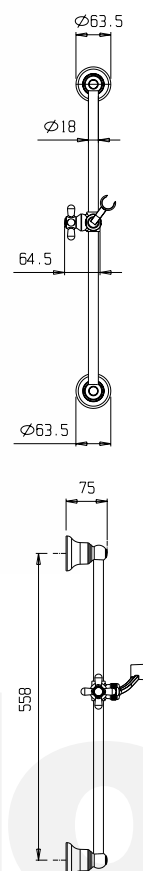

992052

retrò