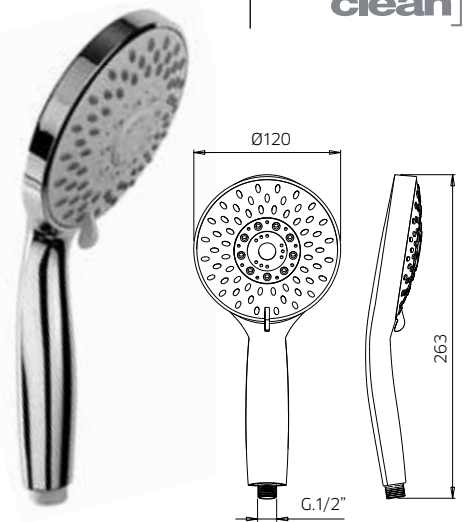

991144

athena 4 [easy clean]