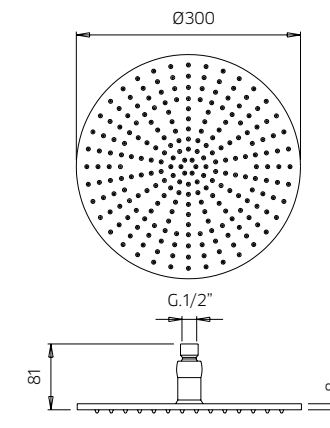

[chromo therapy]
[easy clean]