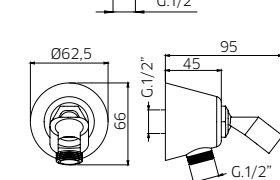

9910H6

adams