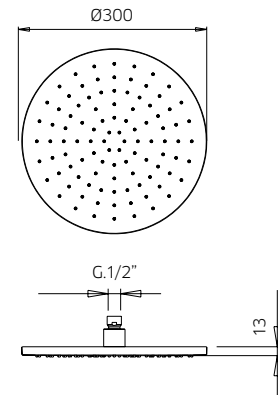

[chromo therapy]
[easy clean]