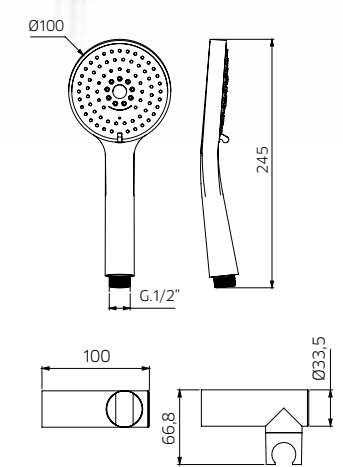

9910F2

203

[easy clean]