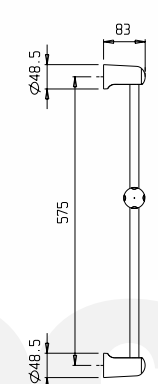

9920M9

dedi + 201

9920N1

dedi + 203

Asta per doccia in ottone, Ø 25mm, con supporto doccia orientabile in abs, flessibile doppia aggraffatura 1,5m e doccetta in abs.

Slide rail in brass, Ø 25mm, with swivel bracket in abs, flexible tube double fastening 1,5m, handshower in abs.