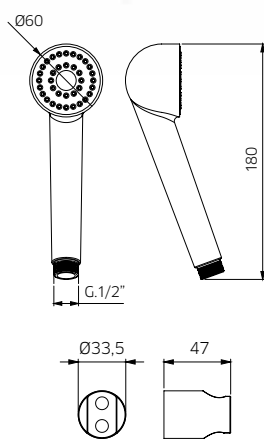

Fixed bracket in abs, flexible 1,5m and handshower in abs Ø 90mm.

Support mural fixe en abs, flexible 1,5m et douchette en abs Ø 90mm.

Abs Brausehalter, Brauseschlauch 1,5m und Abs Handbrause Ø 90mm.

Soporte ducha fijo en abs con flexible 1,5m y ducha de mano en abs Ø 90mm.

Supporto doccia fisso in abs con flessibile 1,5m e doccetta in abs Ø 120mm.

Fixed bracket in abs, flexible 1,5m and handshower in abs Ø 120mm.

Support mural fixe en abs, flexible 1,5m et douchette en abs Ø 120mm.

Abs Brausehalter, Brauseschlauch 1,5m und Abs Handbrause Ø 120mm.

Soporte ducha fijo en abs con flexible 1,5m y ducha de mano en abs Ø 120mm.

Supporto doccia fisso in abs con flessibile 1,5m e doccetta in abs Ø 100mm, 3 getti.

Fixed bracket in abs, flexible 1,5m and handshower in abs Ø 100mm, 3 jets spray.

Support mural fixe en abs, flexible 1,5m et douchette en abs Ø 100mm, 3 jets.

Abs Brausehalter, Brauseschlauch 1,5m und Abs Handbrause Ø 100mm, 3-Strahl.

Soporte ducha fijo en abs con flexible 1,5m y ducha de mano en abs Ø 100mm, 3 chorros.

Supporto doccia fisso in abs con flessibile 1,5m e doccetta in abs Ø 26mm.

Fixed bracket in abs, flexible 1,5m and handshower in abs Ø 26mm.

Support mural fixe en abs, flexible 1,5m et douchette en abs Ø 26mm.

Abs Brausehalter, Brauseschlauch 1,5m und Abs Handbrause Ø 26mm.

Soporte ducha fijo en abs con flexible 1,5m y ducha de mano en abs Ø 26mm.

9910E3

proxima [easy clean]