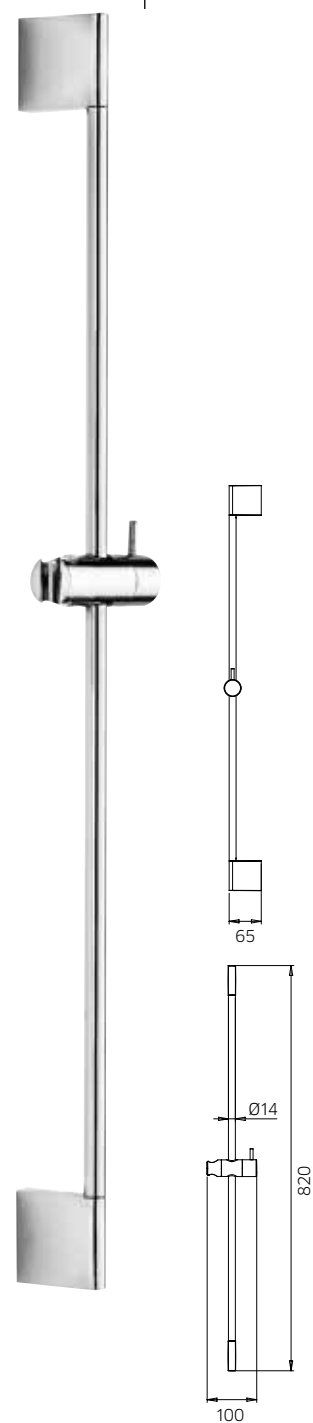

992038

wild

9920N6

pin

992086

digit

Asta per doccia in ottone, Ø 25mm, con supporto doccia orientabile in abs.

Slide rail in brass, Ø 25mm, with swivel bracket in abs.