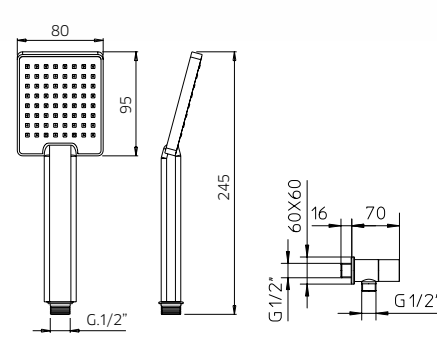

[easy clean]

9910G3

qube stick

[easy clean]

Supporto doccia orientabile in ottone con erogazione, flessibile 1,5m e doccetta in abs Ø 55mm.

Swivel bracket in brass with water delivery, flexible 1,5m and handshower in abs Ø 55mm.