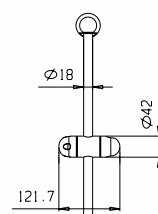

9920M8

dedi + 103