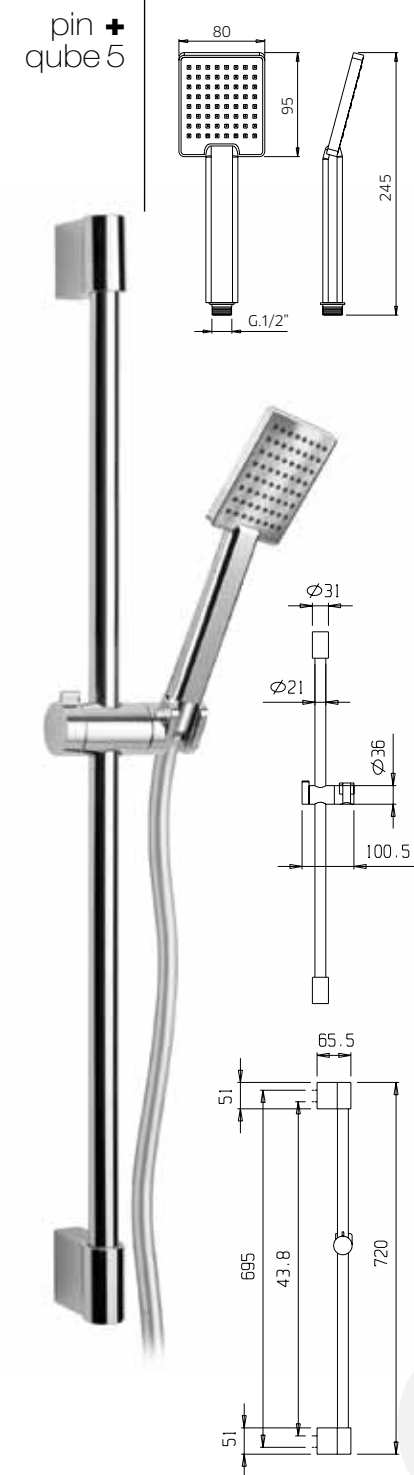

9920F8

9920F9

9920M5

9920G1

9920G2

9920G3

Asta per doccia in ottone, Ø 21mm, con supporto doccia orientabile in abs, flessibile doppia aggraffatura 1,5m e doccetta 3 getti in abs.

Slide rail in brass, Ø 21mm, with swivel bracket in abs, flexible tube double fastening 1,5m, handshower 3 jets spray in abs.