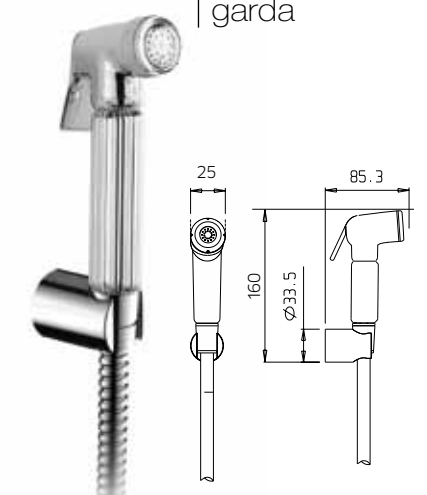

991032

garda