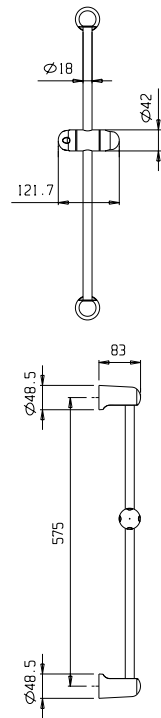

992084

dedi