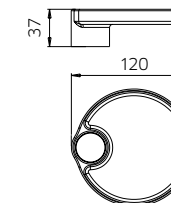

Asta per doccia in ottone, Ø 25mm, con supporto doccia orientabile in abs.

Slide rail in brass, Ø 25mm, with swivel bracket in abs.

Barre de douche en laiton, Ø 25mm, avec support orientable en abs.

Messing Dusche Stange, Ø 25mm, mit verstellbarer Brausehalter abs.

Barra ducha en latón, Ø 25mm, con soporte de ducha orientable en abs.

Asta per doccia in ottone, Ø 18mm, con supporto doccia orientabile in abs.

Slide rail in brass, Ø 18mm, with swivel bracket in abs.

Barre de douche en laiton, Ø 18mm, avec support orientable en abs.

Messing Dusche Stange, Ø 18mm, mit verstellbarer Brausehalter abs.

Barra ducha en latón, Ø 18mm, con soporte de ducha orientable en abs.

Asta per doccia in ottone, Ø 25mm regolabile per ristrutturazioni, con supporto doccia orientabile in abs.

Slide rail in brass, Ø 25mm adjustable for renovations, with swivel bracket in abs.

Barre de douche en laiton Ø 25mm adjustable pour restructuration, avec support orientable en abs.

Messing Dusche Stange, Ø 25mm, einstellbar für die Umstrukturierung, mit verstellbarer Brausehalter abs.

Barra ducha en latón, Ø 25mm, regulable por reestructuración, con soporte de ducha orientable en abs.

Asta per doccia in ottone, Ø 18mm, con supporto doccia orientabile in abs.

Slide rail in brass, Ø 18mm, with swivel bracket in abs.

Barre de douche en laiton, Ø 18mm, avec support orientable en abs.

Messing Dusche Stange, Ø 18mm, mit verstellbarer Brausehalter abs.

Barra ducha en latón, Ø 18mm, con soporte de ducha orientable en abs.

Porta sapone in abs per asta doccia Ø 18mm, 20mm, 25mm.

Abs Soap dish for slide rail Ø 18mm, 20mm, 25mm.

Porte savon en abs pour barre de douche Ø 18mm, 20mm, 25mm.

Abs Seifenhalter für Dusche Stange Ø 18mm, 20mm, 25mm.

Jabonera en abs para barra ducha Ø 18mm, 20mm, 25mm.

9920N7

dedi plus

992084