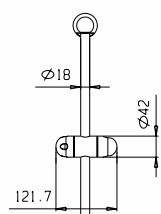

992092

dedi + proxima