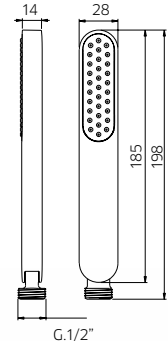

992043

digit + m stick