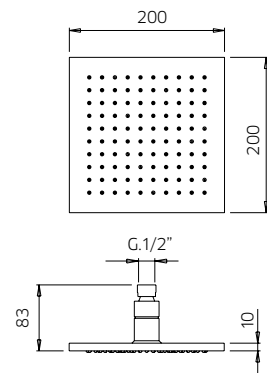

9926U3

[chromo therapy]

[easy clean]