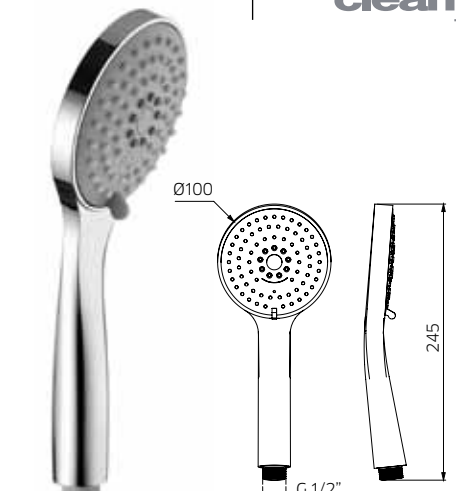

991117

203 [easy clean]