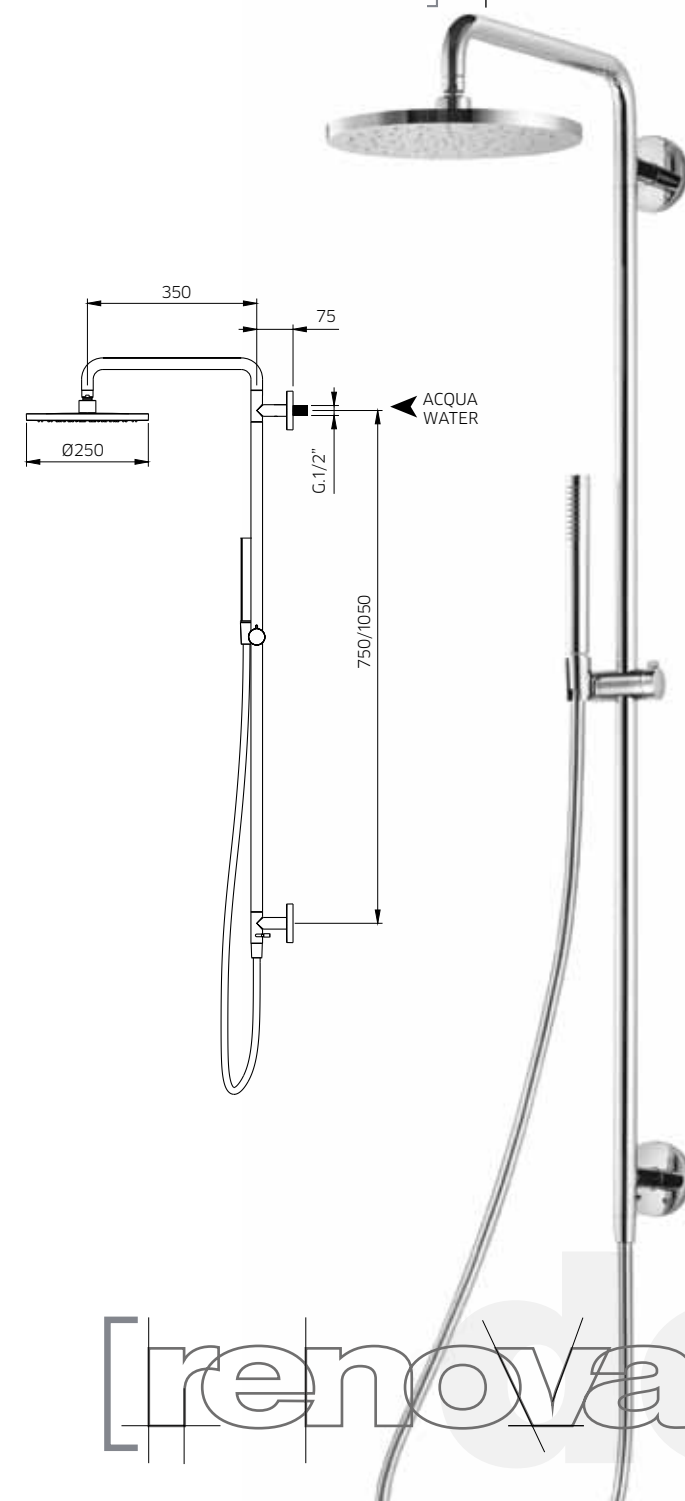

9926F7

[easy clean]

renovation