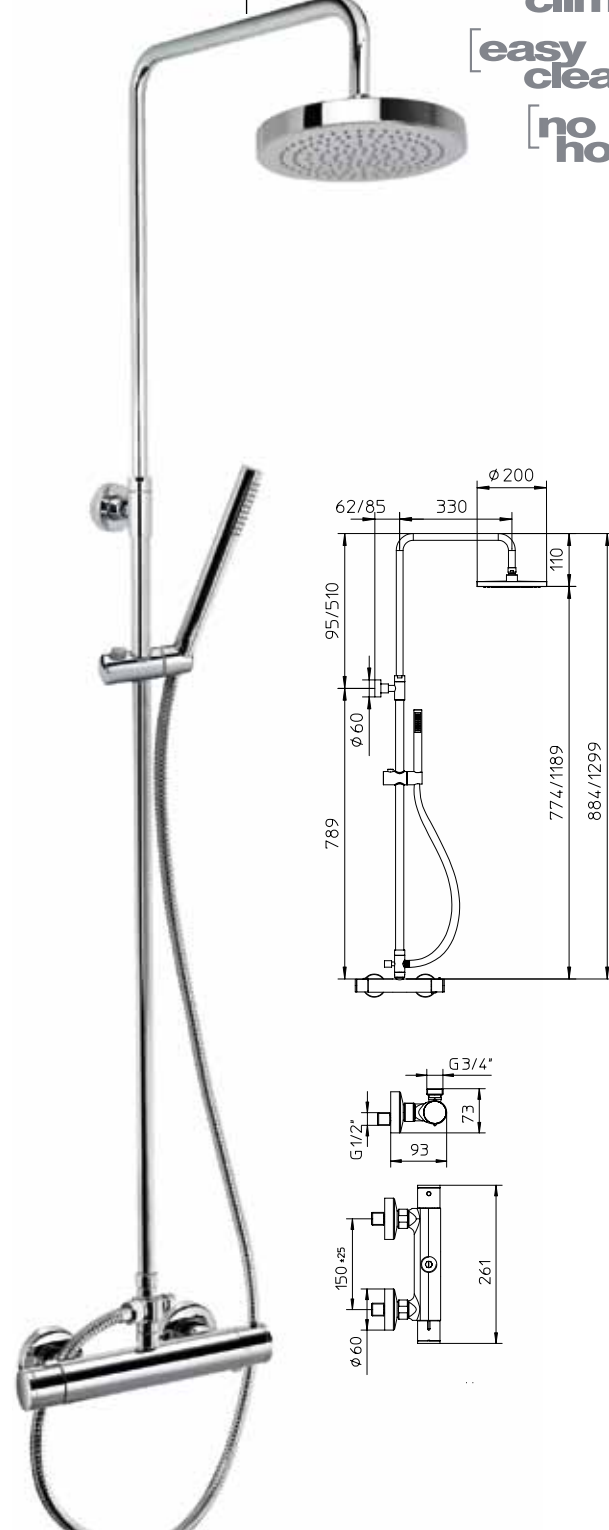

112150

mimo

[acqua clima]
[easy clean]
[no hot]