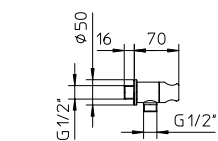

9910H1

retrò