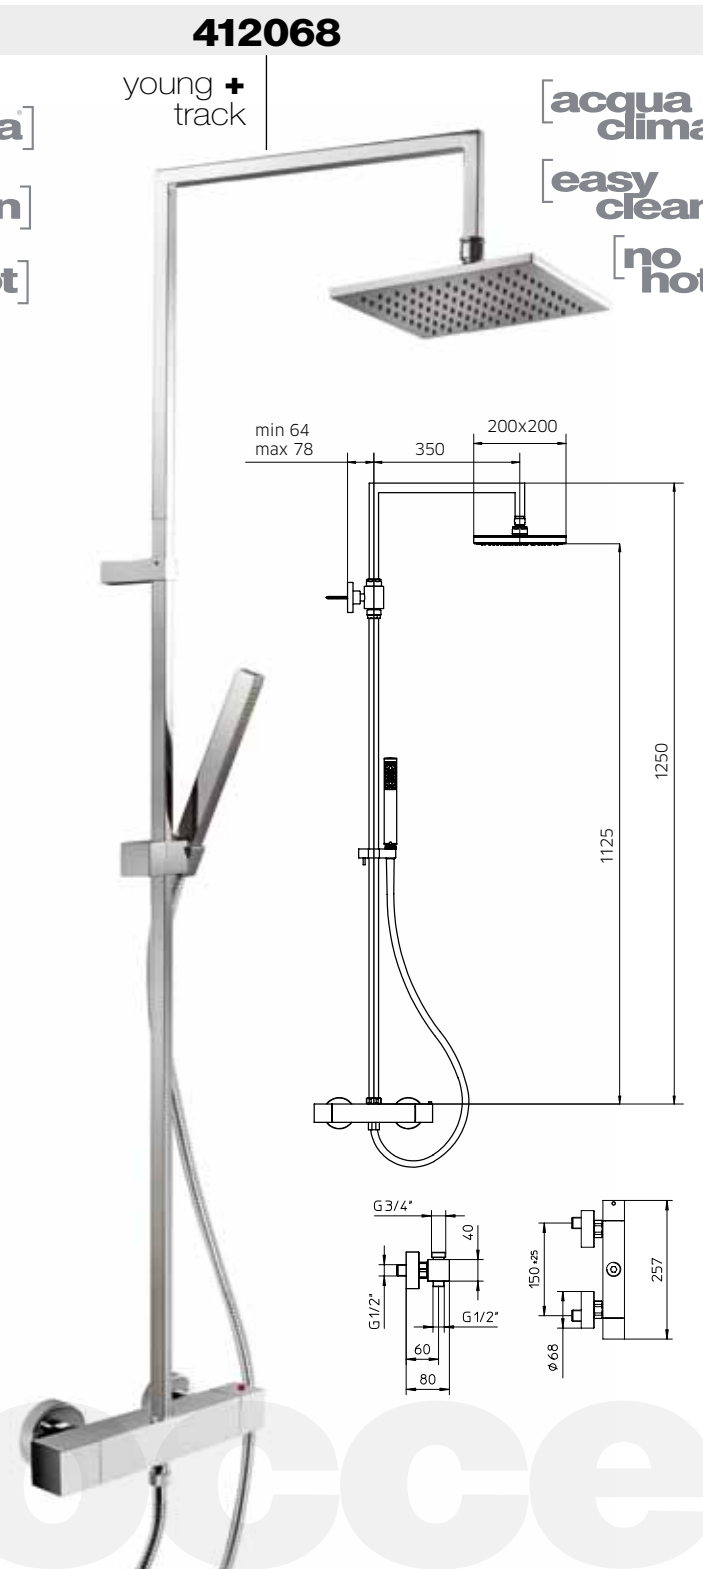

412068

young + track
[acqua clima]
[easy clean]
[no hot]