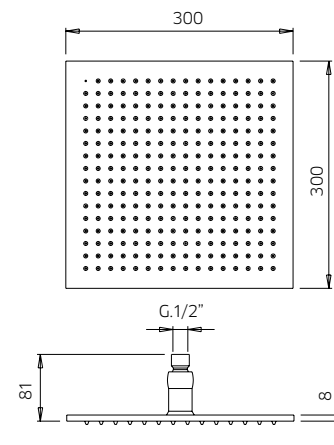

9926U2

[chromo therapy]

[easy clean]