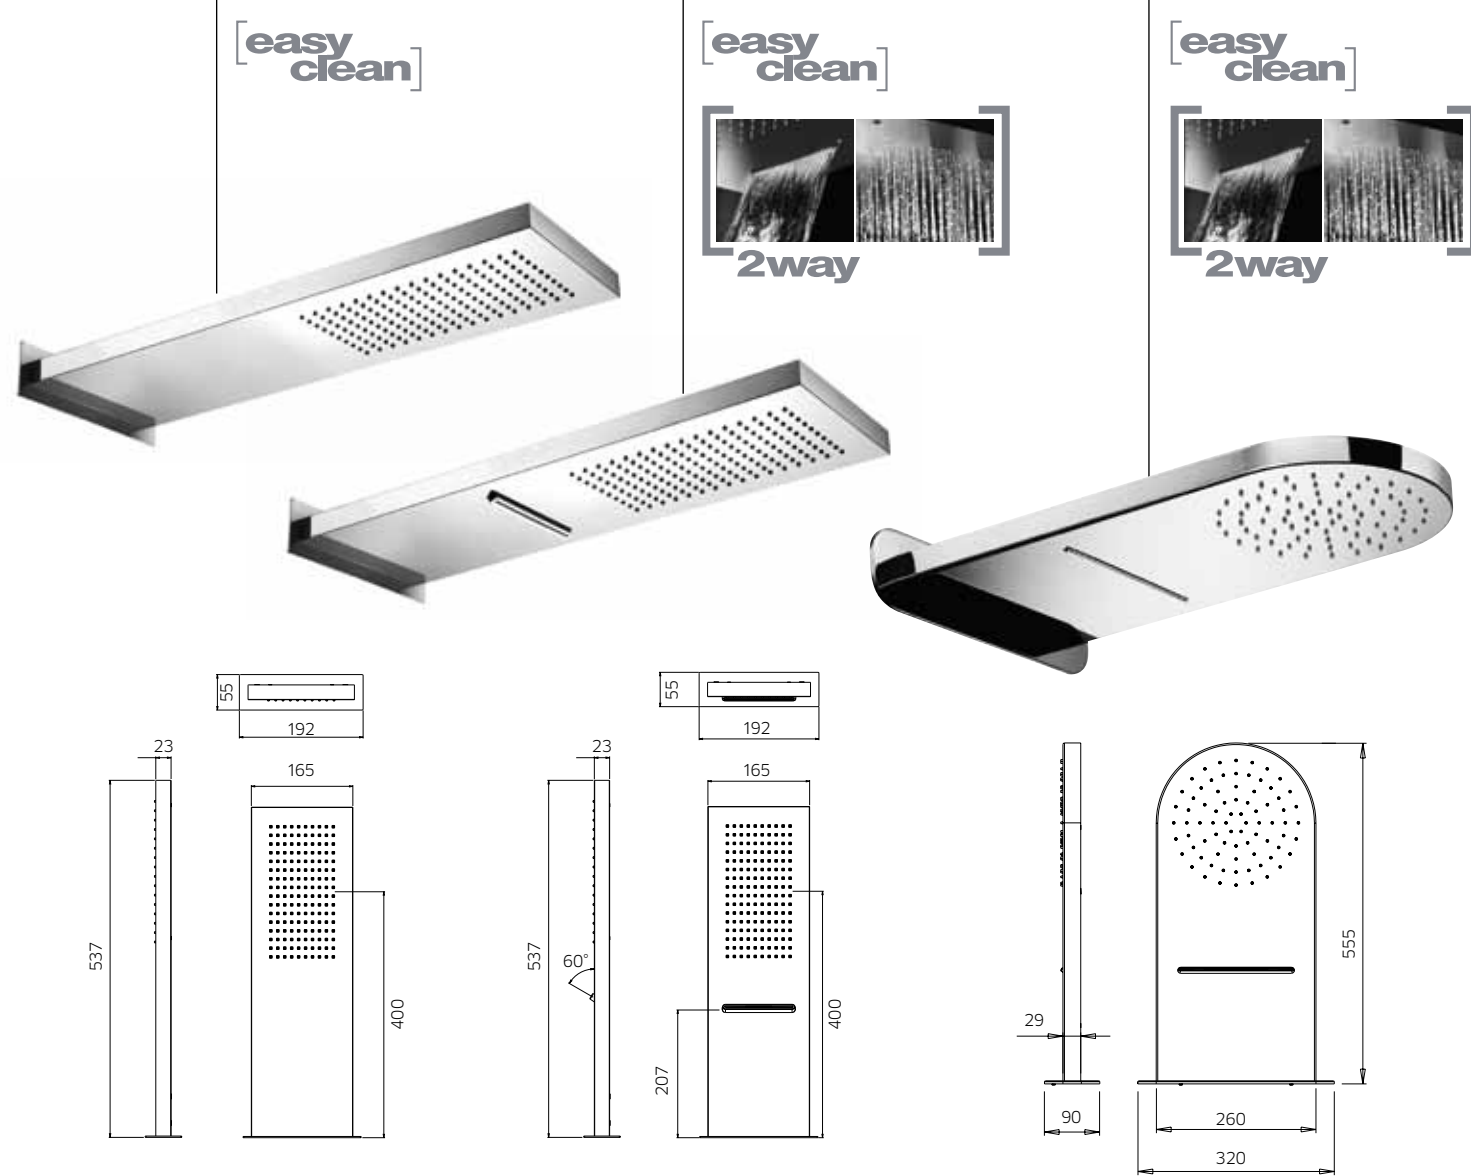

Soffione doccia rettangolare in inox, 537x165mm, da muro.
Inox headshower, 537x165mm, wall mounted.
Tête de douche en inox, 537x165mm, mural.
Inox Kopfdusche, 537x165mm, Wandmontage.
Rociador en inox, 537x165mm, de pared.

Soffione doccia rettangolare in inox, 537x165mm, 2 uscite, da muro.
Inox headshower, 537x165mm, 2 outlets, wall mounted.
Tête de douche en inox, 537x165mm, 2 sorties, mural.
Inox Kopfdusche, 537x165mm, 2-Wegeumsteller, Wandmontage.
Rociador en inox, 537x165mm, 2 salidas, de pared.

Soffione doccia rettangolare in inox, arrotondato, 555x260mm, 2 uscite, da muro.
Inox headshower, 555x260mm, 2 outlets, wall mounted.
Tête de douche en inox, 555x260mm, 2 sorties, mural.
Inox Kopfdusche, 555x260mm, 2-Wegeumsteller, Wandmontage.
Rociador en inox, 555x260mm, 2 salidas, de pared.

Bocca muro a cascata in inox, 300x145mm.
Wall mounted inox spout, 300x145mm.
Bec mural en inox, 300x145mm.
Inox Wand-Wanneneinlauf, 300x145mm.
Caño en inox, 300x145mm.

Bocca muro a cascata in ottone, 236x57mm.
Wall mounted brass spout, 236x57mm.
Bec mural en laiton, 236x57mm.
Messing Wand-Wanneneinlauf, 236x57mm.
Caño en latón, 236x57mm.

bocche
a cascata