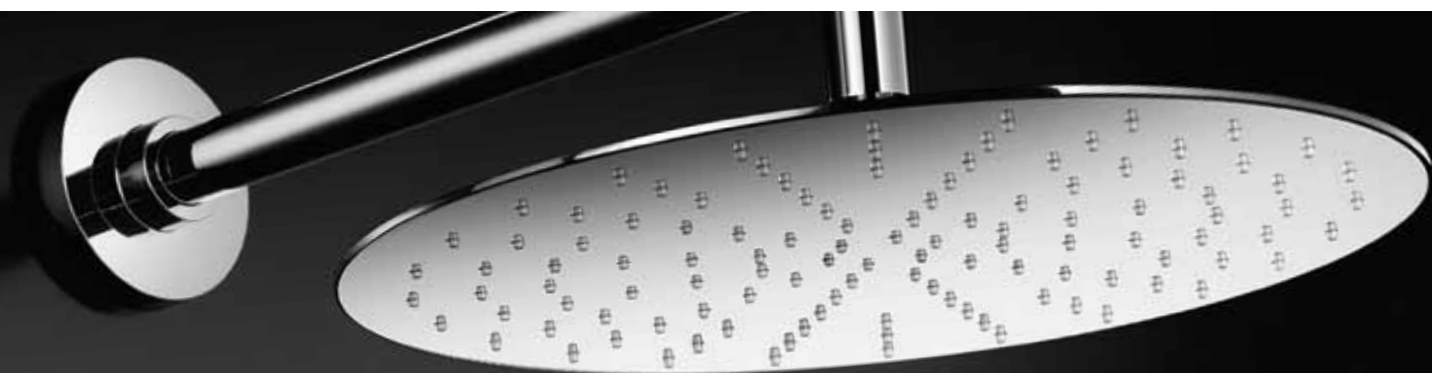

[chromo therapy]
[easy clean]