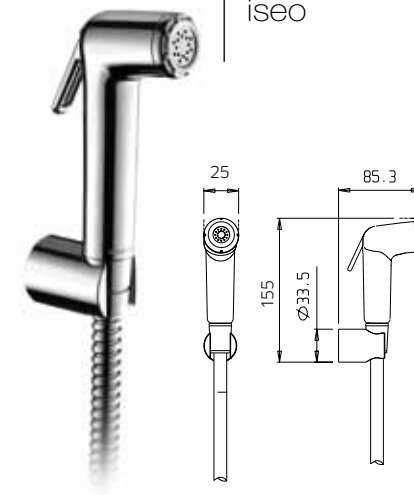

991027

iseo