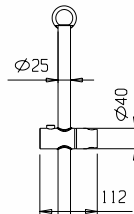

9920H9

dedi plus + athena 4