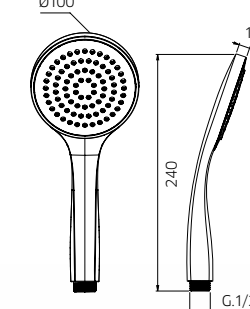

digit + 103

992097

digit + digit 120

992047

digit + 201

Asta per doccia in ottone, Ø 18mm, con supporto doccia orientabile in abs, flessibile doppia aggraffatura 1,5m e doccetta 3 getti in abs.

Slide rail in brass, Ø 18mm, with swivel bracket in abs, flexible tube double fastening 1,5m, handshower 3 jets spray in abs.