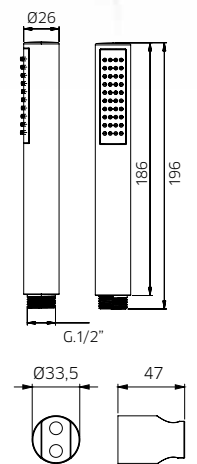

9910E7

idrotech stick [easy clean]