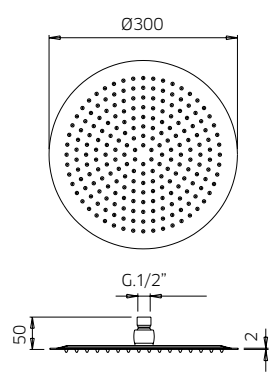

[chromo therapy]
[easy clean]