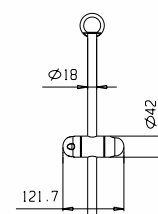

9920M9

dedi + 201