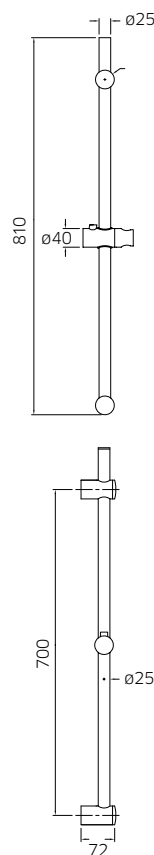

9920C2

renovation

[renovation]