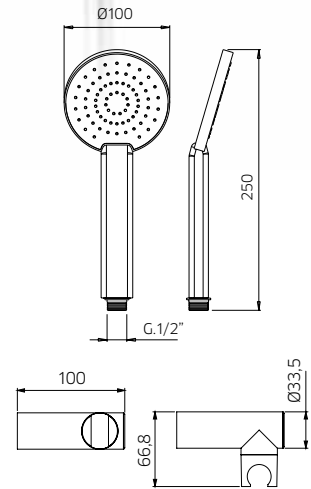

9910H7

idrotech 5

[easy clean]