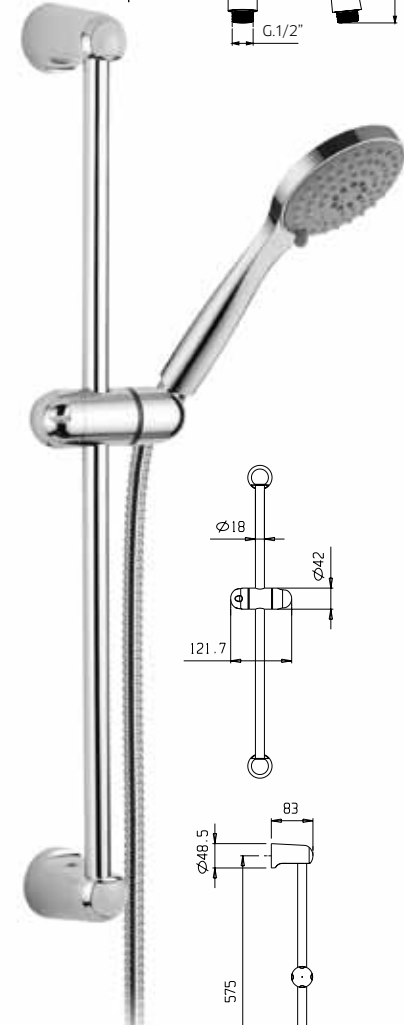

9920M9

dedi + 201

9920N1

dedi + 203

Asta per doccia in ottone, Ø 25mm, con supporto doccia orientabile in abs, flessibile doppia aggraffatura 1,5m e doccetta in abs.

Slide rail in brass, Ø 25mm, with swivel bracket in abs, flexible tube double fastening 1,5m, handshower in abs.