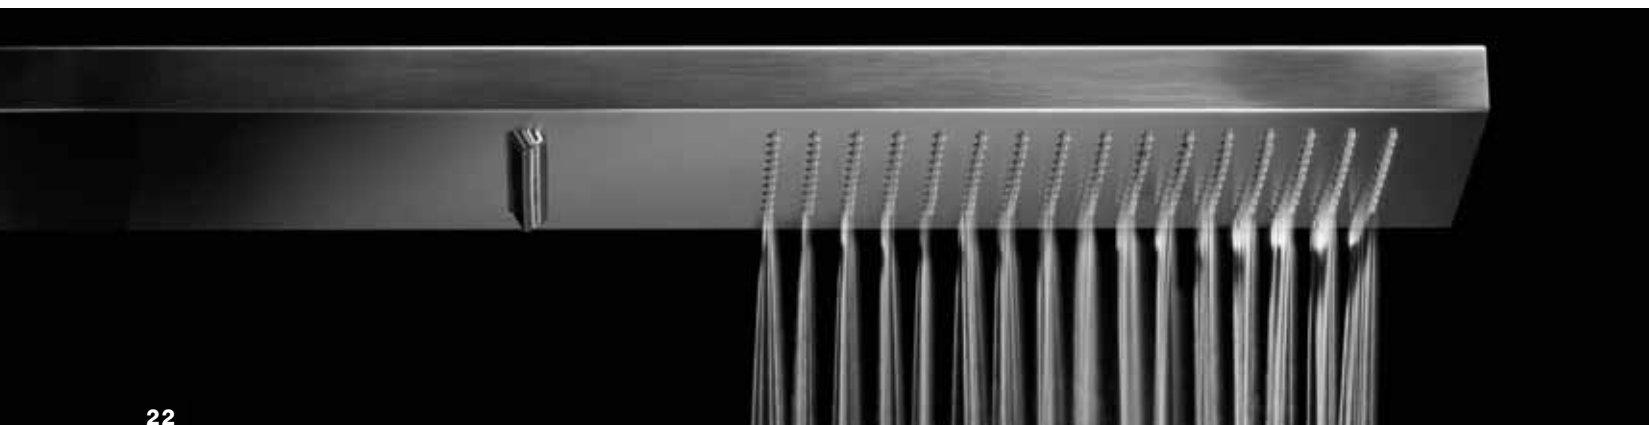

Soffione doccia rettangolare in inox, 537x165mm, da muro.
Inox headshower, 537x165mm, wall mounted.
Tête de douche en inox, 537x165mm, mural.
Inox Kopfdusche, 537x165mm, Wandmontage.
Rociador en inox, 537x165mm, de pared.

Soffione doccia rettangolare in inox, 537x165mm, 2 uscite, da muro.
Inox headshower, 537x165mm, 2 outlets, wall mounted.
Tête de douche en inox, 537x165mm, 2 sorties, mural.
Inox Kopfdusche, 537x165mm, 2-Wegeumsteller, Wandmontage.
Rociador en inox, 537x165mm, 2 salidas, de pared.

Soffione doccia rettangolare in inox, arrotondato, 555x260mm, 2 uscite, da muro.
Inox headshower, 555x260mm, 2 outlets, wall mounted.
Tête de douche en inox, 555x260mm, 2 sorties, mural.
Inox Kopfdusche, 555x260mm, 2-Wegeumsteller, Wandmontage.
Rociador en inox, 555x260mm, 2 salidas, de pared.

Bocca muro a cascata in inox, 300x145mm.
Wall mounted inox spout, 300x145mm.
Bec mural en inox, 300x145mm.
Inox Wand-Wanneneinlauf, 300x145mm.
Caño en inox, 300x145mm.

Bocca muro a cascata in ottone, 236x57mm.
Wall mounted brass spout, 236x57mm.
Bec mural en laiton, 236x57mm.
Messing Wand-Wanneneinlauf, 236x57mm.
Caño en latón, 236x57mm.

bocche
a cascata