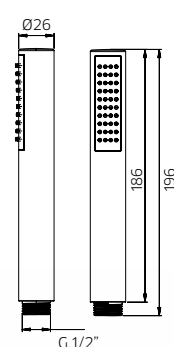

Barra ducha en latón, Ø 18mm, con soporte de ducha orientable en abs, flexible double grapado 1,5m y ducha de mano 3 chorros en abs.

Asta per doccia in ottone, Ø 18mm, con supporto doccia orientabile in abs, flessibile doppia aggraffatura 1,5m e doccetta in abs.

Slide rail in brass, Ø 18mm, with swivel bracket in abs, flexible tube double fastening 1,5m, handshower in abs.

Barre de douche en laiton, Ø 18mm, avec support orientable en abs, avec douchette en abs, flexible double maille 1,5m.

Messing Dusche Stange, Ø 18mm, mit verstellbarer Brausehalter abs, Handbrause abs, und Brauseschlauch agraff 1,5m.

Barra ducha en latón, Ø 18mm, con soporte de ducha orientable en abs, flexible double grapado 1,5m y ducha de mano en abs.

Asta per doccia in ottone, Ø 18mm, con supporto doccia orientabile in abs, flessibile doppia aggraffatura 1,5m e doccetta in abs.

Slide rail in brass, Ø 18mm, with swivel bracket in abs, flexible tube double fastening 1,5m, handshower in abs.

Barre de douche en laiton, Ø 18mm, avec support orientable en abs, avec douchette en abs, flexible double maille 1,5m.

Messing Dusche Stange, Ø 18mm, mit verstellbarer Brausehalter abs, Handbrause abs, und Brauseschlauch agraff 1,5m.

Barra ducha en latón, Ø 18mm, con soporte de ducha orientable en abs, flexible double grapado 1,5m y ducha de mano en abs.

992080

digit + idrotech stick