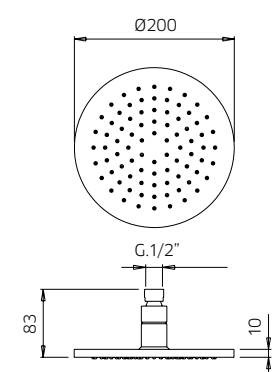

[chromo therapy]
[easy clean]