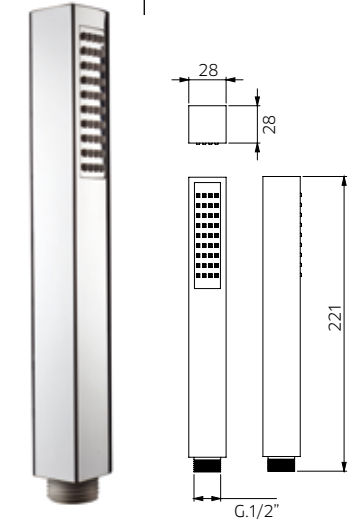

991114

m stick [easy clean]

Doccetta in abs 28x28mm.
Handshower in abs 28x28mm.
Douchette en abs 28x28mm.
Abs Handbrause 28x28mm.
Ducha de mano en abs 28x28mm.

991106

qube stick [easy clean]

Doccetta in abs Ø 120mm, 4 getti.
Handshower in abs Ø 120mm, 4 jets spray.
Douchette en abs Ø 120mm, 4 jets.
Abs Handbrause Ø 120mm, 4-Strahl.
Ducha de mano en abs Ø 120mm, 4 chorros.