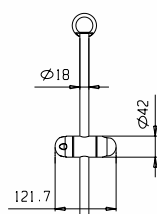

9920M7

dedi + 101