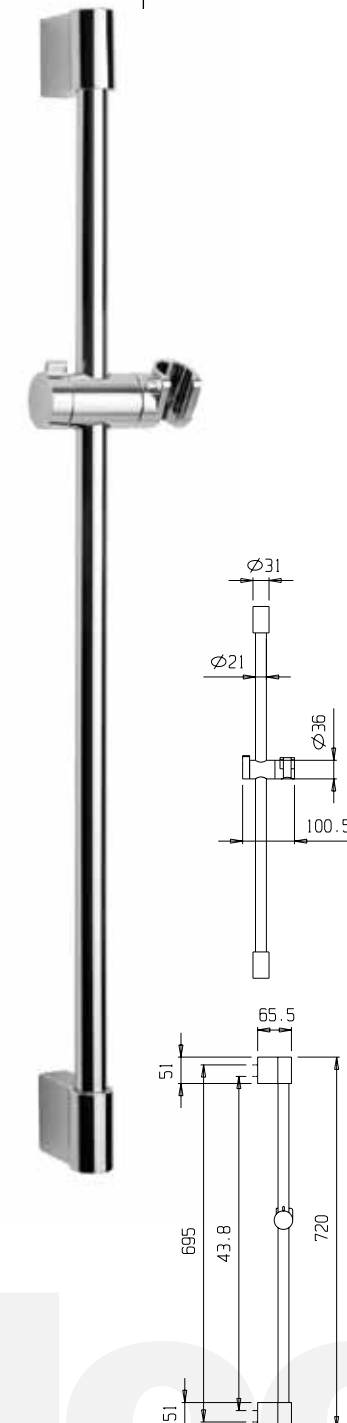

992038

wild

9920N6

pin

992086

digit

Asta per doccia in ottone, Ø 25mm, con supporto doccia orientabile in abs.

Slide rail in brass, Ø 25mm, with swivel bracket in abs.