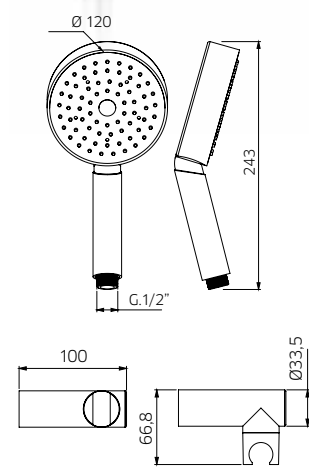

9910F5

digit 120

[easy clean]