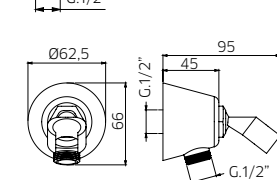

9910H4

proxima

[easy clean]