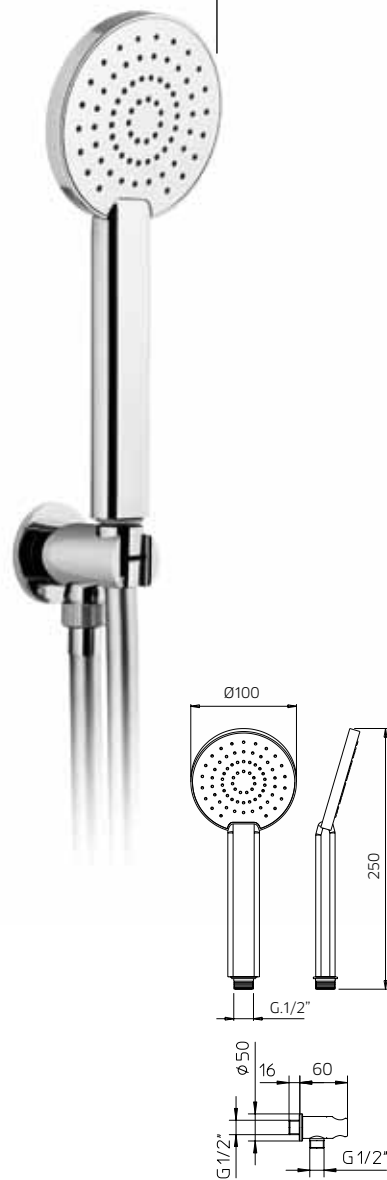

9910C5

idrotech 5

[easy clean]