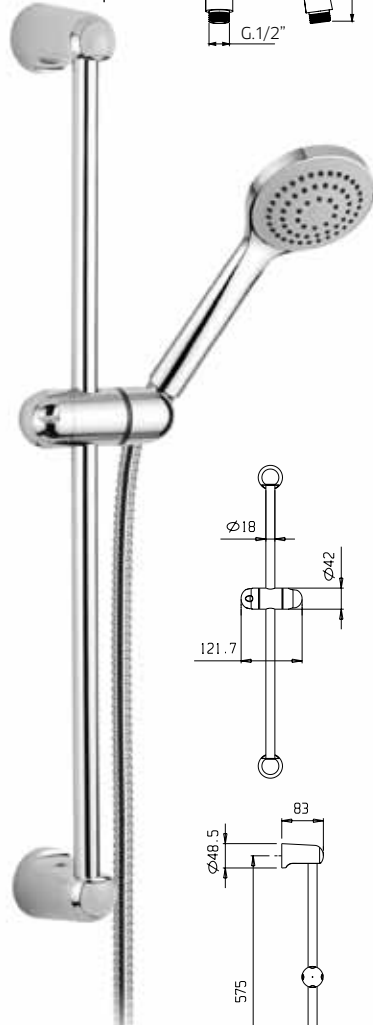

9920M7

dedi + 101