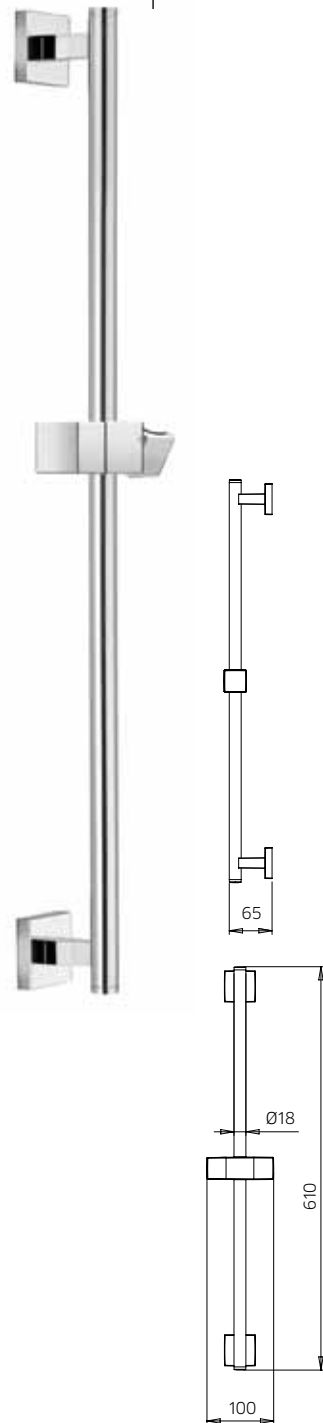

992039

young