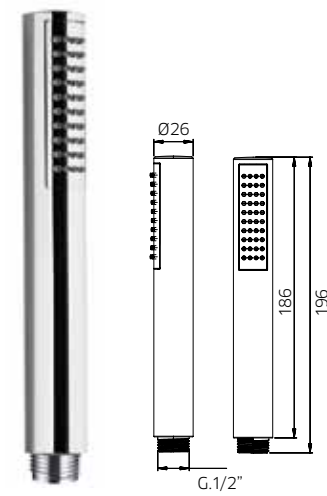

991205

idrotech stick [easy clean]