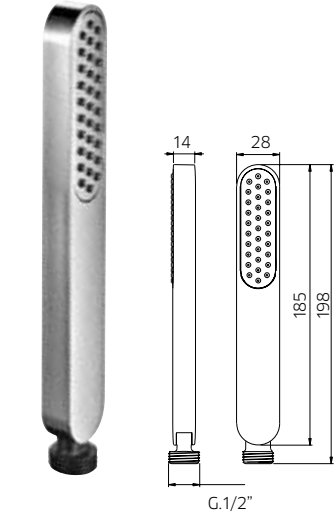

991114

m stick [easy clean]

Doccetta in abs 28x28mm.
Handshower in abs 28x28mm.
Douchette en abs 28x28mm.
Abs Handbrause 28x28mm.
Ducha de mano en abs 28x28mm.

991106

qube stick [easy clean]

Doccetta in abs Ø 120mm, 4 getti.
Handshower in abs Ø 120mm, 4 jets spray.
Douchette en abs Ø 120mm, 4 jets.
Abs Handbrause Ø 120mm, 4-Strahl.
Ducha de mano en abs Ø 120mm, 4 chorros.