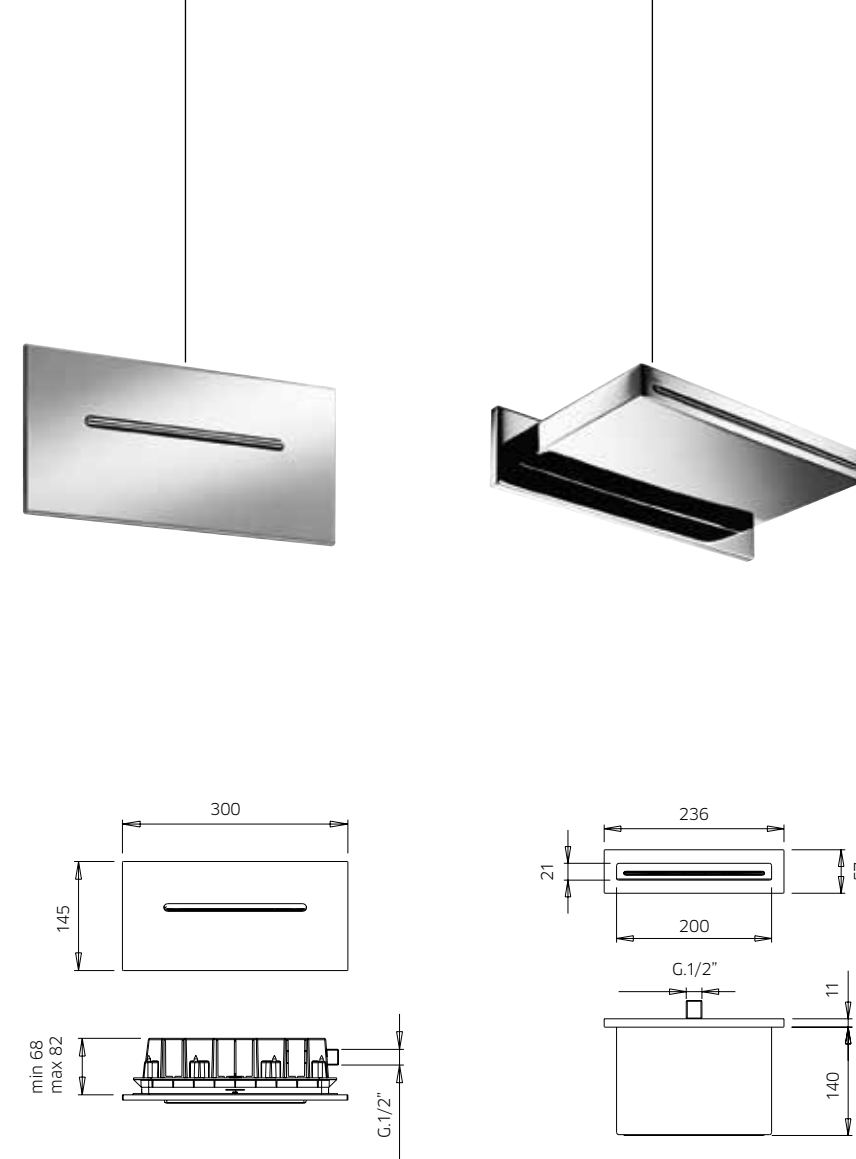

Soffione doccia rettangolare in inox, 537x165mm, da muro.
Inox headshower, 537x165mm, wall mounted.
Tête de douche en inox, 537x165mm, mural.
Inox Kopfdusche, 537x165mm, Wandmontage.
Rociador en inox, 537x165mm, de pared.

Soffione doccia rettangolare in inox, 537x165mm, 2 uscite, da muro.
Inox headshower, 537x165mm, 2 outlets, wall mounted.
Tête de douche en inox, 537x165mm, 2 sorties, mural.
Inox Kopfdusche, 537x165mm, 2-Wegeumsteller, Wandmontage.
Rociador en inox, 537x165mm, 2 salidas, de pared.

Soffione doccia rettangolare in inox, arrotondato, 555x260mm, 2 uscite, da muro.
Inox headshower, 555x260mm, 2 outlets, wall mounted.
Tête de douche en inox, 555x260mm, 2 sorties, mural.
Inox Kopfdusche, 555x260mm, 2-Wegeumsteller, Wandmontage.
Rociador en inox, 555x260mm, 2 salidas, de pared.

Bocca muro a cascata in inox, 300x145mm.
Wall mounted inox spout, 300x145mm.
Bec mural en inox, 300x145mm.
Inox Wand-Wanneneinlauf, 300x145mm.
Caño en inox, 300x145mm.

Bocca muro a cascata in ottone, 236x57mm.
Wall mounted brass spout, 236x57mm.
Bec mural en laiton, 236x57mm.
Messing Wand-Wanneneinlauf, 236x57mm.
Caño en latón, 236x57mm.

bocche
a cascata