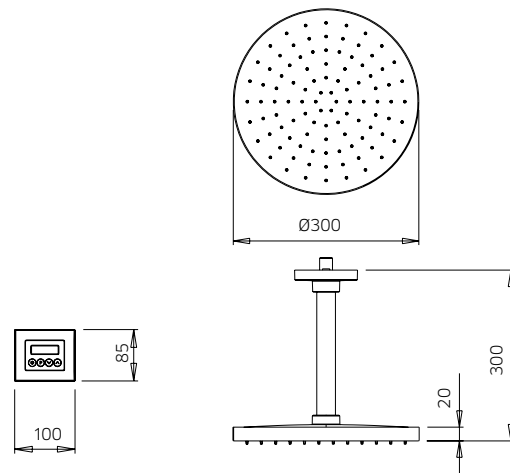

[chromo therapy]
[easy clean]