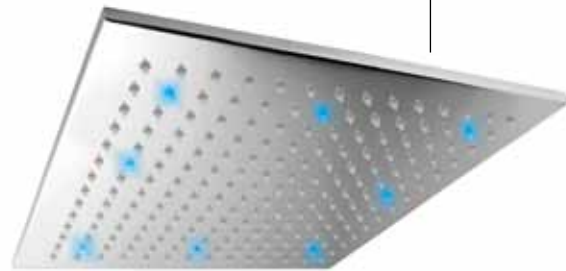

9926U2

[chromo therapy]

[easy clean]