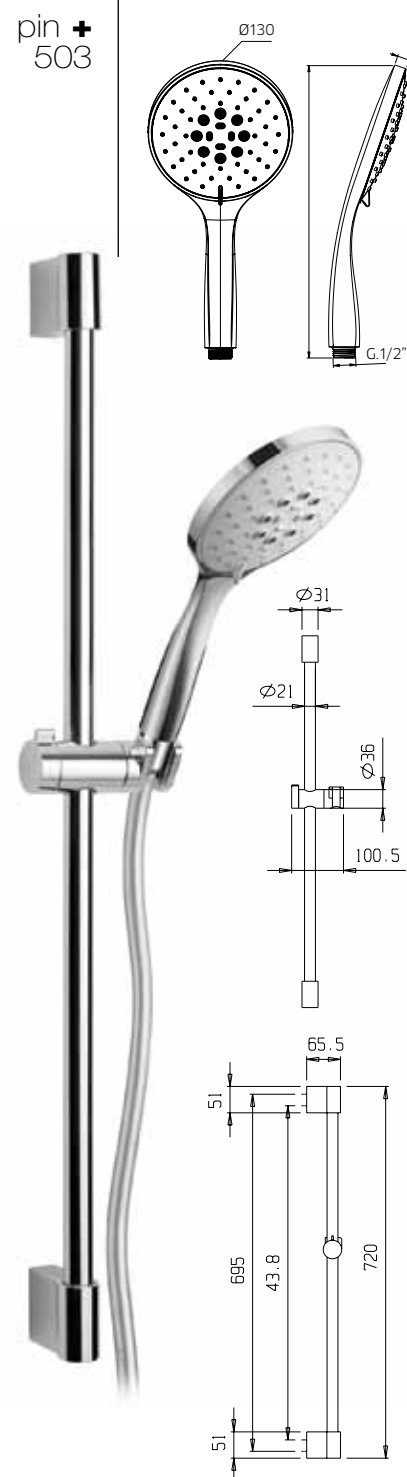

Barra ducha en latón, Ø 21mm, con soporte de ducha orientable en abs, flexible double grapado 1,5m y ducha de mano 3 chorros en abs.

Asta per doccia in ottone, Ø 21mm, con supporto doccia orientabile in abs, flessibile doppia aggraffatura 1,5m e doccetta in abs.

Slide rail in brass, Ø 21mm, with swivel bracket in abs, flexible tube double fastening 1,5m, handshower in abs.

Barre de douche en laiton, Ø 21mm, avec support orientable en abs, avec douchette en abs, flexible double maille 1,5m.

Messing Dusche Stange, Ø 21mm, mit verstellbarer Brausehalter abs, Handbrause abs, und Brauseschlauch agraff 1,5m.

Barra ducha en latón, Ø 21mm, con soporte de ducha orientable en abs, flexible double grapado 1,5m y ducha de mano en abs.

Asta per doccia in ottone, Ø 21mm, con supporto doccia orientabile in abs, flessibile doppia aggraffatura 1,5m e doccetta 3 getti in abs.

Slide rail in brass, Ø 21mm, with swivel bracket in abs, flexible tube double fastening 1,5m, handshower 3 jets spray in abs.

Barre de douche en laiton, Ø 21mm, avec support orientable en abs, avec douchette 3 jets en abs, flexible double maille 1,5m.

Messing Dusche Stange, Ø 21mm, mit verstellbarer Brausehalter abs, 3-Strahl-Handbrause abs, und Brauseschlauch agraff 1,5m.

Barra ducha en latón, Ø 21mm, con soporte de ducha orientable en abs, flexible double grapado 1,5m y ducha de mano 3 chorros en abs.

9920G4