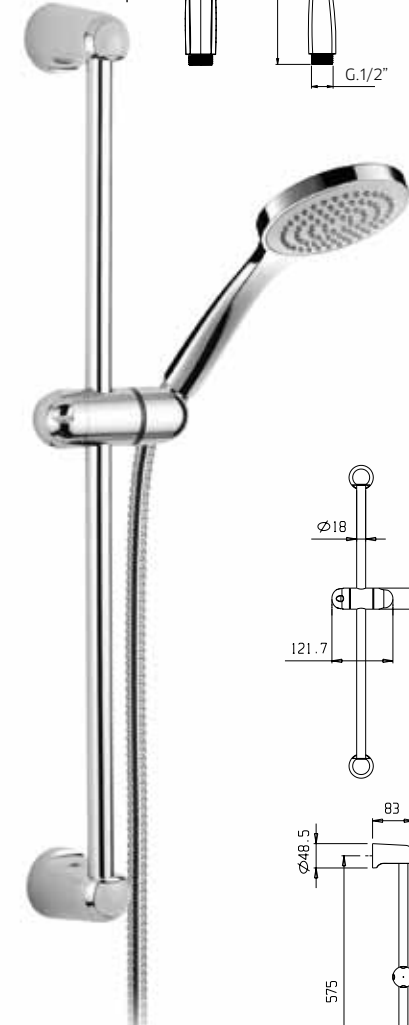

9920M9

dedi + 201

9920N1

dedi + 203

Asta per doccia in ottone, Ø 25mm, con supporto doccia orientabile in abs, flessibile doppia aggraffatura 1,5m e doccetta in abs.

Slide rail in brass, Ø 25mm, with swivel bracket in abs, flexible tube double fastening 1,5m, handshower in abs.