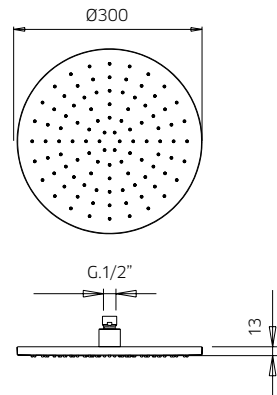

[chromo therapy]
[easy clean]