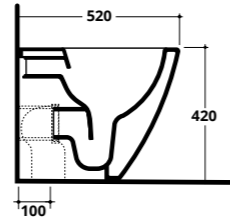

Per i WC rimless si consiglia di ridurre la pressione dell'acqua e la quantità dei litri di scarico come indicato
For rimless WC pans it is recommended to reduce the water pressure and the flush volume (litres of water) as indicated