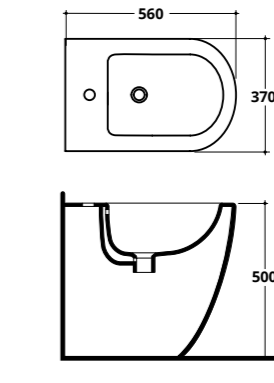

COVER XL - TRASLATO CM 56X37 H. 50
Bidet **TRASLATO** monoforo con troppopieno
One tap hole BTW bidet with overflow
ADJUSTABLE INSTALLATION

COD. AS009

COD.	KG
AS009	32

COVER XL - COPRI WC
Copri wc slim soft-close
Soft-close slim seat cover

COD. AS007SC

Piletta di scarico click-clack
con tappo in ceramica universale
Click-clack waste mechanism
with universal ceramic cover

GLOSS WHITE **COD. CCNEW**