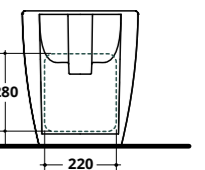

COVER PLUS+TON - TRASLATO CM 56X36 H. 42

Bidet **TRASLATO** monoforo con troppopieno
One tap hole BTW bidet with overflow
ADJUSTABLE INSTALLATION

COD. 41858.