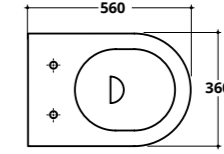

COVER XL
WC sospeso
Wall hung WC

COD. AS002