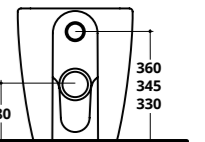

COD. 41857.

COD. CTWCTR

COD. RACEC

COVER RIMLESS PLUS+TON

Bidet monoforo con troppopieno
One tap hole BTW bidet with overflow

COD. 40372R

COVER PLUS+TON - TRASLATO CM 56X36 H. 42

Bidet **TRASLATO** monoforo con troppopieno
One tap hole BTW bidet with overflow
ADJUSTABLE INSTALLATION