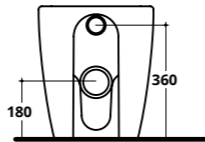

Curva tecnica
Pipe fitting

COD. CTWC

Riduttore di flusso
WC flow reducer

COD. RIDFLU