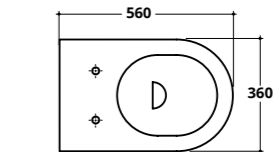

COD. 41857.

COD. CTWCTR

COD. RACEC

COVER RIMLESS PLUS+TON

Bidet monoforo con troppopieno
One tap hole BTW bidet with overflow

COD. 40372R

COVER PLUS+TON - TRASLATO CM 56X36 H. 42

Bidet **TRASLATO** monoforo con troppopieno
One tap hole BTW bidet with overflow
ADJUSTABLE INSTALLATION