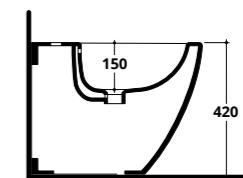

COVER PLUS+TON - TRASLATO CM 56X36 H. 42

Bidet **TRASLATO** monoforo con troppopieno
One tap hole BTW bidet with overflow
ADJUSTABLE INSTALLATION

COD. 41858.