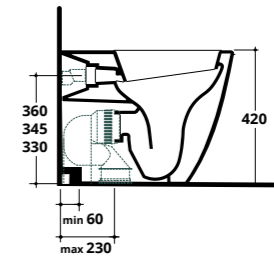

COD. 41857.

COD. CTWCTR

COD. RACEC

COVER RIMLESS PLUS+TON

Bidet monoforo con troppopieno
One tap hole BTW bidet with overflow

COD. 40372R

COVER PLUS+TON - TRASLATO CM 56X36 H. 42

Bidet **TRASLATO** monoforo con troppopieno
One tap hole BTW bidet with overflow
ADJUSTABLE INSTALLATION