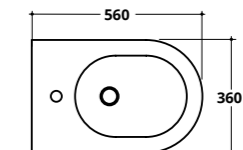

COVER PLUS+TON - TRASLATO CM 56X36 H. 42

Bidet **TRASLATO** monoforo con troppopieno
One tap hole BTW bidet with overflow
ADJUSTABLE INSTALLATION

COD. 41858.