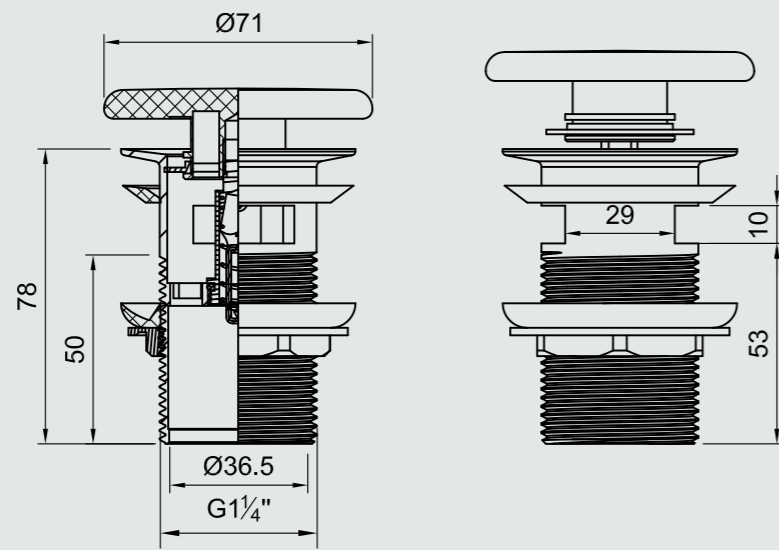

**PILETTA DI SCARICO CLICK-CLACK
CON TAPPO IN CERAMICA UNIVERSALE**
CLICK-CLACK WASTE MECHANISM
WITH UNIVERSAL CERAMIC COVER

BIANCO LUCIDO **COD. CCNEW**
PLUS+TON® **COD. PCCNEW**

FINITURE / FINISHES

BIANCO
LUCIDO