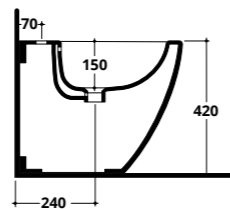

COD. 41857.

COD. CTWCTR

COD. RACEC

COVER RIMLESS PLUS+TON

Bidet monoforo con troppopieno
One tap hole BTW bidet with overflow

COD. 40372R

COVER PLUS+TON - TRASLATO CM 56X36 H. 42

Bidet **TRASLATO** monoforo con troppopieno
One tap hole BTW bidet with overflow
ADJUSTABLE INSTALLATION