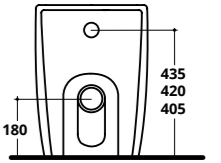

COVER XL TRASLATO H. 42

CM 56X36

COVER XL - TRASLATO CM 56X36 H. 42
WC filo-muro **TRASLATO** scarico pavimento/parete
BTW WC floor-wall trap
ADJUSTABLE INSTALLATION

COD. AS010

COD. CTWCTR

COD. RACEC

COVER XL TRASLATO H. 50

CM 56X37

COVER XL - TRASLATO CM 56X37 H.50
WC filo-muro **TRASLATO** scarico pavimento/parete
BTW WC floor-wall trap
ADJUSTABLE INSTALLATION

COD. AS008

COD. CTWCTR

COD. RACEC

COVER XL - TRASLATO CM 56X36 H. 42
Bidet **TRASLATO** monoforo con troppopieno
One tap hole BTW bidet with overflow
ADJUSTABLE INSTALLATION

COD. AS011

COVER XL - TRASLATO CM 56X37 H. 50
Bidet **TRASLATO** monoforo con troppopieno
One tap hole BTW bidet with overflow
ADJUSTABLE INSTALLATION

COD. AS009

COD.	KG
AS009	32

COVER XL - COPRI WC
Copri wc slim soft-close
Soft-close slim seat cover

COD. AS007SC

Piletta di scarico click-clack
con tappo in ceramica universale
Click-clack waste mechanism
with universal ceramic cover

GLOSS WHITE **COD. CCNEW**

Fissaggi in plastica per WC e bidet
Plastic brackets for BTW WC - bidet

COD. FIX01

COVER XL - COPRI WC
Copri wc slim soft-close con sgancio rapido
Quick release slim soft-close seat cover

COD. AS007S

Piletta di scarico click-clack
con tappo in ceramica universale
Click-clack waste mechanism
with universal ceramic cover

GLOSS WHITE **COD. CCNEW**

Fissaggi in plastica per WC e bidet
Plastic brackets for BTW WC - bidet

COD. FIX01