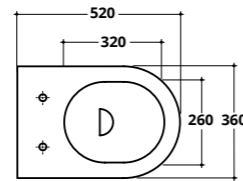

Per i WC rimless si consiglia di ridurre la pressione dell'acqua e la quantità dei litri di scarico come indicato
For rimless WC pans it is recommended to reduce the water pressure and the flush volume (litres of water) as indicated