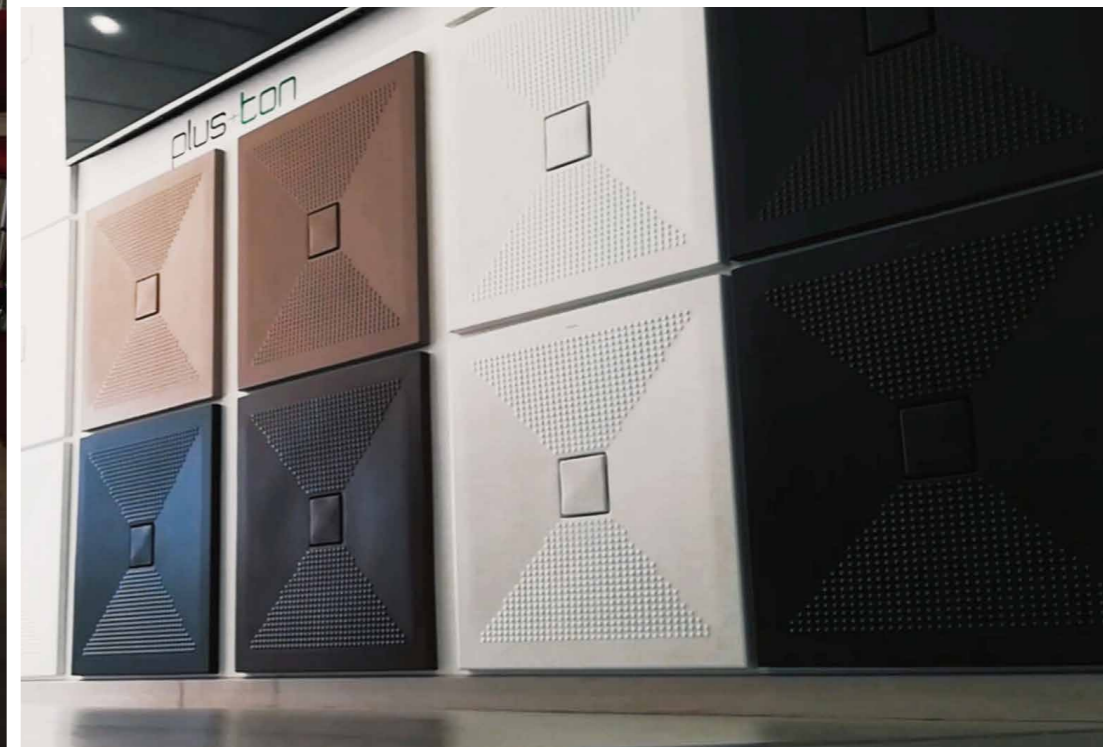

plus+ton®

Lounge