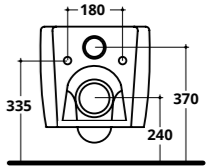

COVER XL
WC sospeso
Wall hung WC

COD. AS002