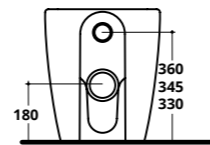

COVER XL TRASLATO H. 42

CM 56X36

COVER XL - TRASLATO CM 56X36 H. 42
WC filo-muro **TRASLATO** scarico pavimento/parete
BTW WC floor-wall trap
ADJUSTABLE INSTALLATION

COD. AS010

COD. CTWCTR

COD. RACEC

COVER XL TRASLATO H. 50

CM 56X37

COVER XL - TRASLATO CM 56X37 H.50
WC filo-muro **TRASLATO** scarico pavimento/parete
BTW WC floor-wall trap
ADJUSTABLE INSTALLATION

COD. AS008

COD. CTWCTR

COD. RACEC

COVER XL - TRASLATO CM 56X36 H. 42
Bidet **TRASLATO** monoforo con troppopieno
One tap hole BTW bidet with overflow
ADJUSTABLE INSTALLATION

COD. AS011

COVER XL - TRASLATO CM 56X37 H. 50
Bidet **TRASLATO** monoforo con troppopieno
One tap hole BTW bidet with overflow
ADJUSTABLE INSTALLATION

COD. AS009

COD.	KG
AS009	32

COVER XL - COPRI WC
Copri wc slim soft-close
Soft-close slim seat cover

COD. AS007SC

Piletta di scarico click-clack
con tappo in ceramica universale
Click-clack waste mechanism
with universal ceramic cover

GLOSS WHITE **COD. CCNEW**

Fissaggi in plastica per WC e bidet
Plastic brackets for BTW WC - bidet

COD. FIX01

COVER XL - COPRI WC
Copri wc slim soft-close con sgancio rapido
Quick release slim soft-close seat cover

COD. AS007S

Piletta di scarico click-clack
con tappo in ceramica universale
Click-clack waste mechanism
with universal ceramic cover

GLOSS WHITE **COD. CCNEW**

Fissaggi in plastica per WC e bidet
Plastic brackets for BTW WC - bidet

COD. FIX01