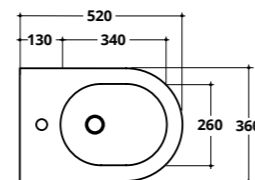

COD. 41857.

COD. CTWCTR

COD. RACEC

COVER RIMLESS PLUS+TON

Bidet monoforo con troppopieno
One tap hole BTW bidet with overflow

COD. 40372R

COVER PLUS+TON - TRASLATO CM 56X36 H. 42

Bidet **TRASLATO** monoforo con troppopieno
One tap hole BTW bidet with overflow
ADJUSTABLE INSTALLATION