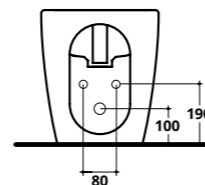

COD. 41857.

COD. CTWCTR

COD. RACEC

COVER RIMLESS PLUS+TON

Bidet monoforo con troppopieno
One tap hole BTW bidet with overflow

COD. 40372R

COVER PLUS+TON - TRASLATO CM 56X36 H. 42

Bidet **TRASLATO** monoforo con troppopieno
One tap hole BTW bidet with overflow
ADJUSTABLE INSTALLATION