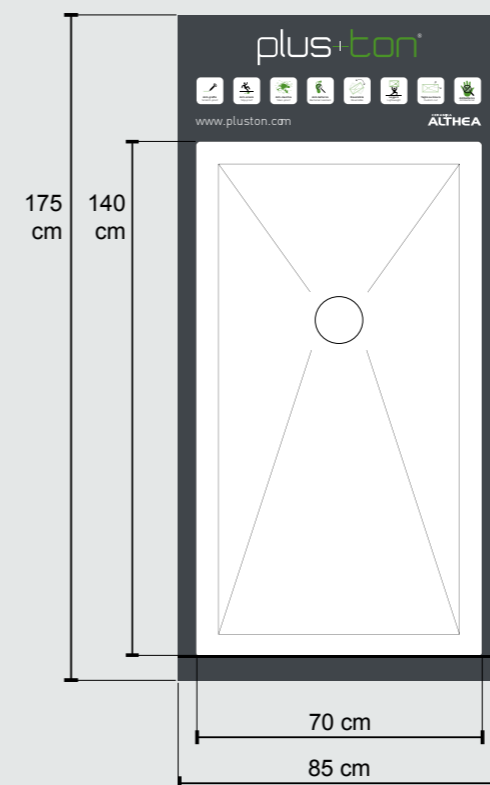

MATERIALE PROMOZIONALE / PROMOTIONAL MATERIAL

Espositore in legno piatto doccia
Wooden display for shower tray

COD. **ESPOSITORE2**