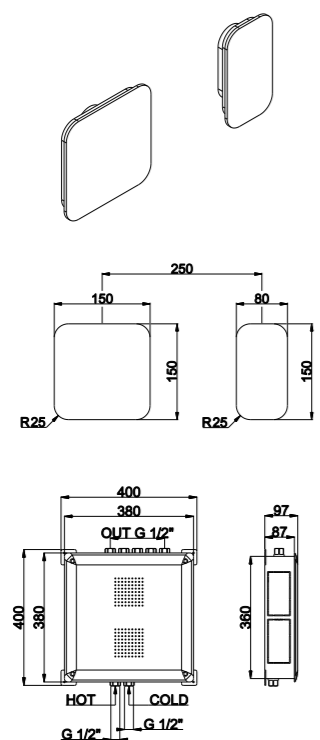

Mitigeur thermostatique avec écran tactile
Thermostatic mixer with touchscreen panel

Disponible à partir du mois de septembre 2024
Available from september 2024