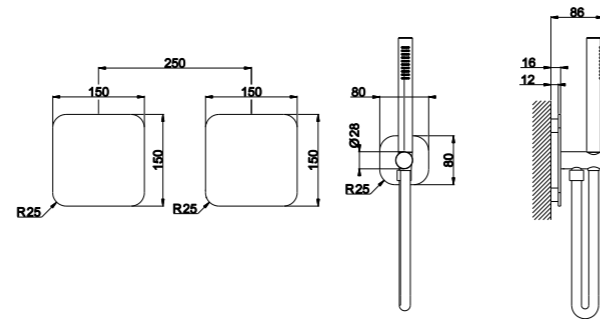

Kit de douche
Shower kit