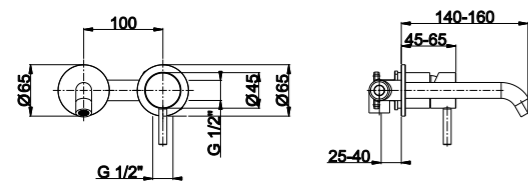

03Q	380,00 €
17Q / 53Q / 59Q / 61Q	620,00 €

Art. RU222 X

00Q (Partie à encastrer - Concealed part)	105,00 €

Mitigeur lavabo encastrable
Conceled basin mixer

Art. RU623 E

PVD

SANS drain
Corps d'encastrement
Entrées G1/2"
Longueur du bec l. 170-210 mm
à partir du plan vasque
Aérateur anticalcaire
Acier inoxydable 316L

WITHOUT waste
Concealed body with G1/2" inlets
170-210 mm spout length
Antilimestone aerator
Stainless steel 316L