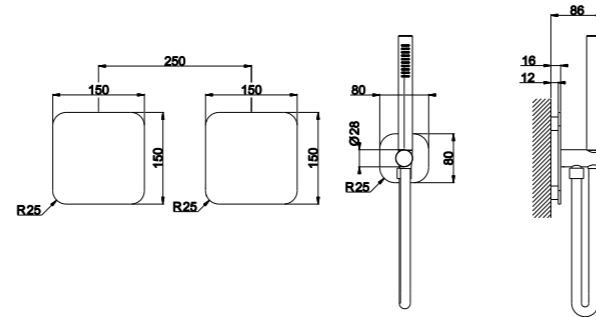

Kit de douche
Shower kit