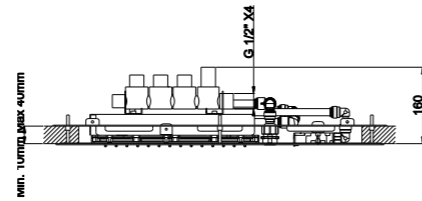

Kit de douche
Shower kit