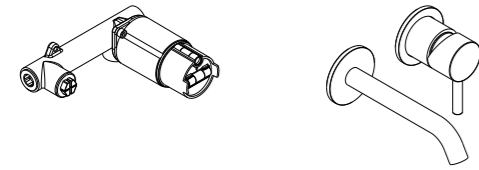

Mitigeur lavabo encastrable
Conceled basin mixer

Art. RU622 E

PVD

SANS drain
Corps d'encastrement
Entrées G1/2"
Longueur du bec l. 140-160 mm
à partir du plan vasque
Aérateur anticalcaire
Acier inoxydable 316L

WITHOUT waste
Concealed body with G1/2" inlets
140-160 mm spout length
Antilimestone aerator
Stainless steel 316L

AISI 316L