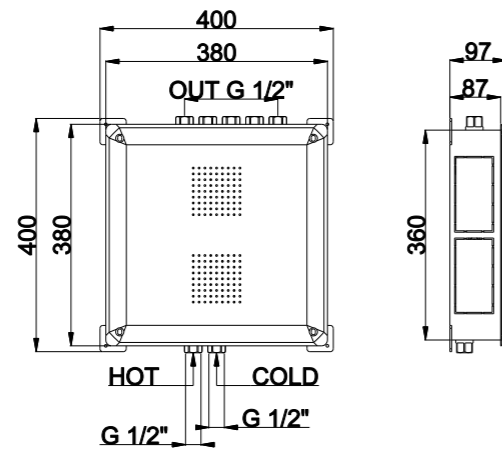

Kit de douche
Shower kit