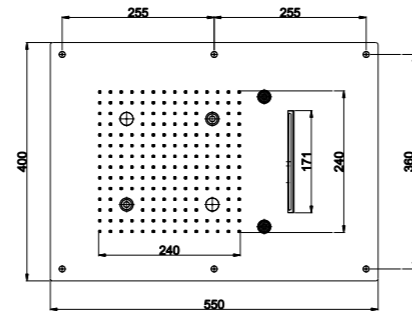

Kit de douche
Shower kit