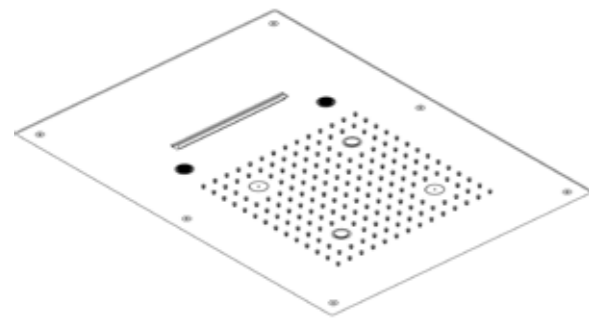

Kit de douche
Shower kit