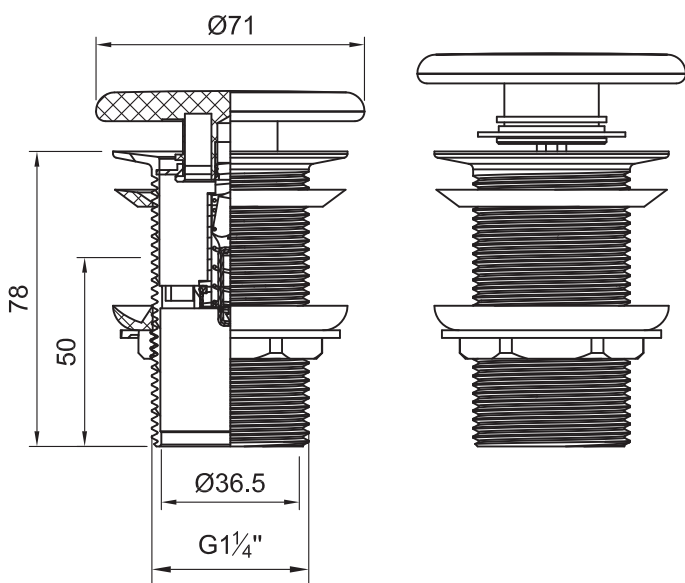

FINITURE
FINISHES

plus+ton® COLOURS

BIANCO
LUCIDO

BIANCO
#01

LINO
#02

CEMENTO
#03

FERRO
#05

BEIGE
#06

NERO
#09

CERAMICA
ALTHEA

Ceramica Althea S.p.A.

Viale delle Industrie, 9 - 01033 Civita Castellana (VT) - Italy - TEL - +39 0761542144 / FAX - +39 0761542129 - info@altheaceramica.it

www.altheaceramica.com