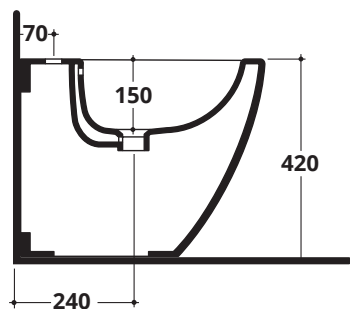

COVER RIMLESS plus+ton®

CM 52X36

Bidet monoforo con troppopieno
One tap hole BTW bidet with overflow

kg 19

COD. 40372R

EN 14528 

ACCESSORI
ACCESSORIES

Piletta di scarico click-clack
con tappo in ceramica universale
Click-clack waste mechanism
with universal ceramic cover

Fissaggi in plastica per WC e bidet
Plastic brackets for BTW WC - bidet

COD. 40290

PLUS+TON® COD. PCCNEW

SCHEDA TECNICA
TECHNICAL DETAILS

plus+ton® COLOURS

FINITURE
FINISHES

CERAMICA
ALTHEA

Ceramica Althea S.p.A.