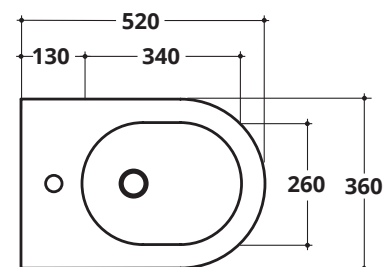

COVER RIMLESS plus+ton®

CM 52X36

Bidet monoforo con troppopieno
One tap hole BTW bidet with overflow

kg 19

COD. 40372R

EN 14528 

ACCESSORI
ACCESSORIES

Piletta di scarico click-clack
con tappo in ceramica universale
Click-clack waste mechanism
with universal ceramic cover

Fissaggi in plastica per WC e bidet
Plastic brackets for BTW WC - bidet

COD. 40290

PLUS+TON® COD. PCCNEW

SCHEDA TECNICA
TECHNICAL DETAILS

plus+ton® COLOURS

FINITURE
FINISHES

CERAMICA
ALTHEA

Ceramica Althea S.p.A.