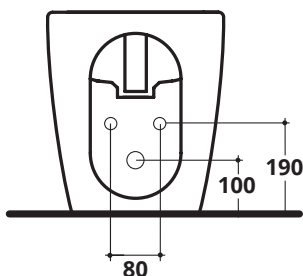

COVER RIMLESS plus+ton®

CM 52X36

Bidet monoforo con troppopieno
One tap hole BTW bidet with overflow

kg 19

COD. 40372R

EN 14528 

ACCESSORI
ACCESSORIES

Piletta di scarico click-clack
con tappo in ceramica universale
Click-clack waste mechanism
with universal ceramic cover

Fissaggi in plastica per WC e bidet
Plastic brackets for BTW WC - bidet

COD. 40290

PLUS+TON® COD. PCCNEW

SCHEDA TECNICA
TECHNICAL DETAILS

plus+ton® COLOURS

FINITURE
FINISHES

CERAMICA
ALTHEA

Ceramica Althea S.p.A.