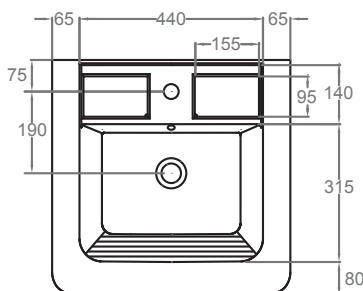

FINITURE
FINISHES

plus+ton® COLOURS

BIANCO
LUCIDO

BIANCO
#01

LINO
#02

CEMENTO
#03

FERRO
#05

BEIGE
#06

NERO
#09

CERAMICA
ALTHEA

Ceramica Althea S.p.A.

Viale delle Industrie, 9 - 01033 Civita Castellana (VT) - Italy - TEL - +39 0761542144 / FAX - +39 0761542129 - info@altheaceramica.it

www.altheaceramica.com