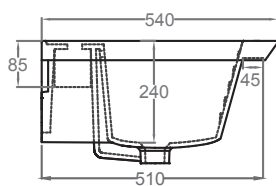

FINITURE
FINISHES

plus+ton® COLOURS

BIANCO
LUCIDO

BIANCO
#01

LINO
#02

CEMENTO
#03

FERRO
#05

BEIGE
#06

NERO
#09

CERAMICA
ALTHEA

Ceramica Althea S.p.A.

Viale delle Industrie, 9 - 01033 Civita Castellana (VT) - Italy - TEL - +39 0761542144 / FAX - +39 0761542129 - info@altheaceramica.it

www.altheaceramica.com