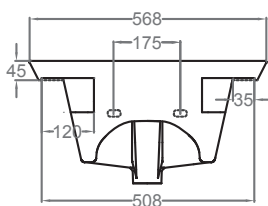

FINITURE
FINISHES

plus+ton® COLOURS

BIANCO
LUCIDO

BIANCO
#01

LINO
#02

CEMENTO
#03

FERRO
#05

BEIGE
#06

NERO
#09

CERAMICA
ALTHEA

Ceramica Althea S.p.A.

Viale delle Industrie, 9 - 01033 Civita Castellana (VT) - Italy - TEL - +39 0761542144 / FAX - +39 0761542129 - info@altheaceramica.it

www.altheaceramica.com