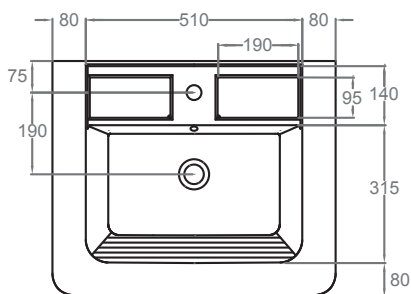

FINITURE
FINISHES

plus+ton® COLOURS

BIANCO
LUCIDO

BIANCO
#01

LINDO
#02

CEMENTO
#03

FERRO
#05

BEIGE
#06

NERO
#09

CERAMICA
ALTHEA

Ceramica Althea S.p.A.

Viale delle Industrie, 9 - 01033 Civita Castellana (VT) - Italy - TEL - +39 0761542144 / FAX - +39 0761542129 - info@altheaceramica.it

www.altheaceramica.com