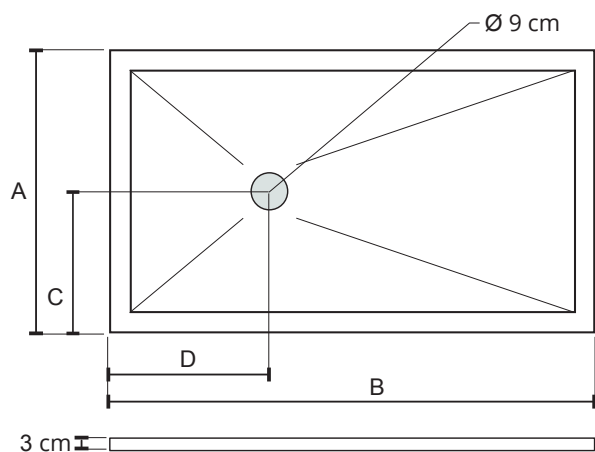

JÒ

H. 3 CM

Piatto doccia in ceramica
Ceramic shower tray

EN 14527 **CE**

Scarico sifonato ed ispezionabile
Siphoned and inspectable drain

ACCESSORI
ACCESSORIES

Coperchio in ABS cromato
Chromed ABS cover

cod. **SCPD90**

Coperchio in ceramica - PLUS+TON
Ceramic cover - PLUS+TON

cod. **SCPD90C**

SCHEDA TECNICA
TECHNICAL DETAILS

COD.	cm A X B	cm C	cm D	KG
● J079	cm 70X90	cm 35	cm 26	22
● J0710	cm 70X100	cm 35	cm 31	24
● J0712	cm 70X120	cm 35	cm 41	26
● J0714	cm 70X140	cm 35	cm 51	31

Coperchio in ceramica - PLUS+TON
Ceramic cover - PLUS+TON

cod. **SCPD90C**

SCHEDA TECNICA
TECHNICAL DETAILS

COD.	cm A X B	cm C	cm D	KG
JO88	cm 80X80	cm 40	cm 40	20
JO810	cm 80X100	cm 40	cm 31	25
JO812	cm 80X120	cm 40	cm 41	34
JO814	cm 80X140	cm 40	cm 51	36