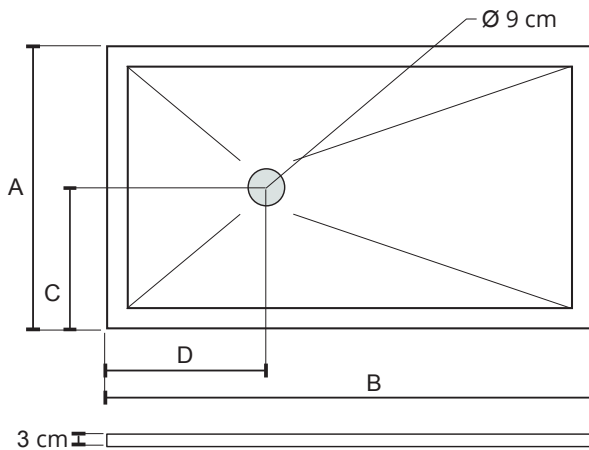

Coperchio in ceramica - PLUS+TON
Ceramic cover - PLUS+TON

cod. **SCPD90C**

SCHEDA TECNICA
TECHNICAL DETAILS

COD.	cm A X B	cm C	cm D	KG
JO88	cm 80X80	cm 40	cm 40	20
JO810	cm 80X100	cm 40	cm 31	25
JO812	cm 80X120	cm 40	cm 41	34
JO814	cm 80X140	cm 40	cm 51	36