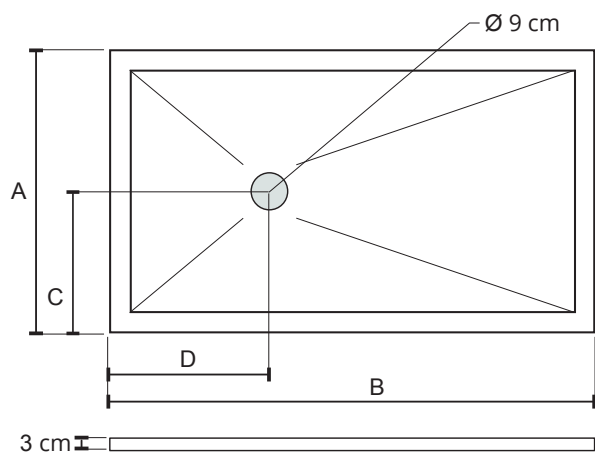

Coperchio in ceramica - PLUS+TON
Ceramic cover - PLUS+TON

cod. **SCPD90C**

SCHEDA TECNICA
TECHNICAL DETAILS

COD.	cm A X B	cm C	cm D	KG
JO99	cm 90X90	cm 45	cm 45	26
JO912	cm 90X120	cm 45	cm 41	36
JO914	cm 90X140	cm 45	cm 51	39
JO916	cm 90X160	cm 45	cm 61	45