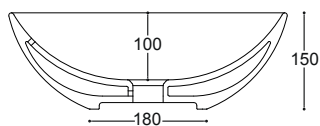

Sifone  
Siphon

COD. 31056

GLOSS WHITE COD. CCNEW

PLUS+TON® COD. PCCNEW

SCHEDA TECNICA  
TECHNICAL DETAILS

430

FINITURE  
FINISHES