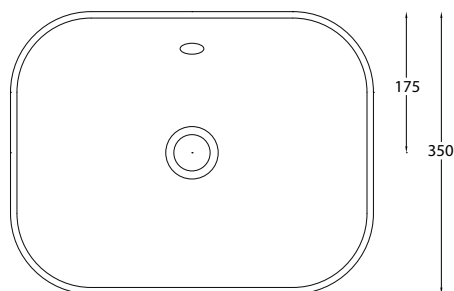

INCASSO

CON
TROPPOPIENO

EN 14688

ACCESSORI
ACCESSORIES

Piletta di scarico click-clack
con tappo in ceramica universale
Click-clack waste mechanism
with universal ceramic cover

Sifone
Siphon

COD. **31056**

GLOSS WHITE COD. **CCNEW**

PLUS+TON® COD. **PCCNEW**

SCHEDA TECNICA
TECHNICAL DETAILS

450
225