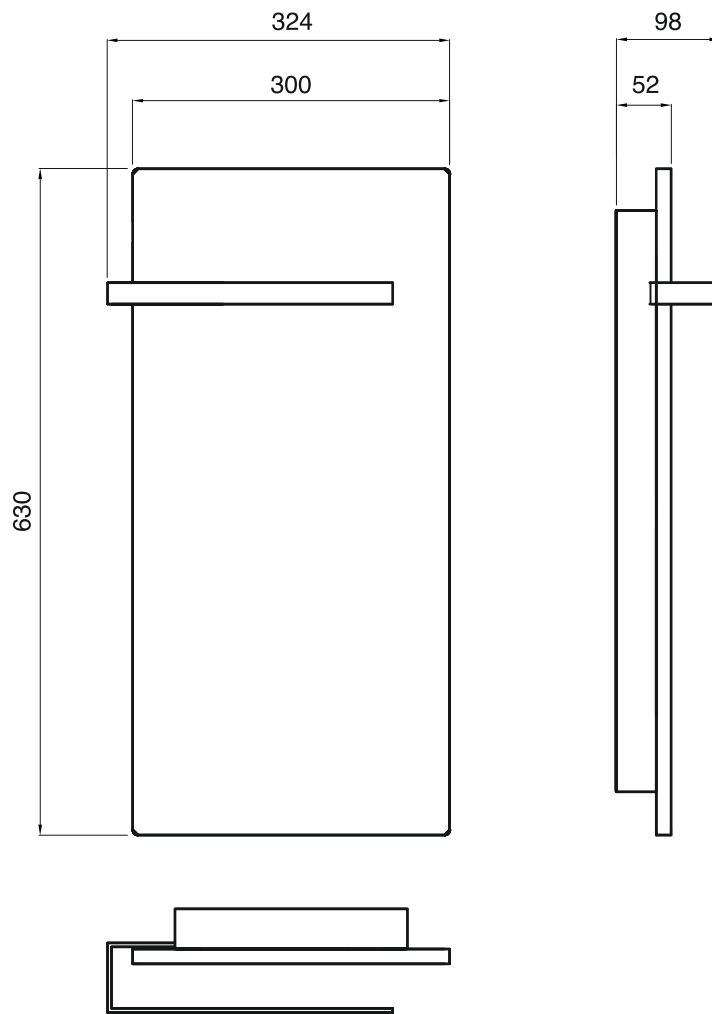

DISEGNO TECNICO | TECHNICAL DRAWING

elysir S

SCALDASALVIETTE ELETTRICO
ELECTRIC TOWEL WARMER

MODEL	BASE MM	HEIGHT MM	DEPTH MM	POWER W	VOLT V	NET WEIGHT KG
ELYSIR S	324	630	98	150	230	9